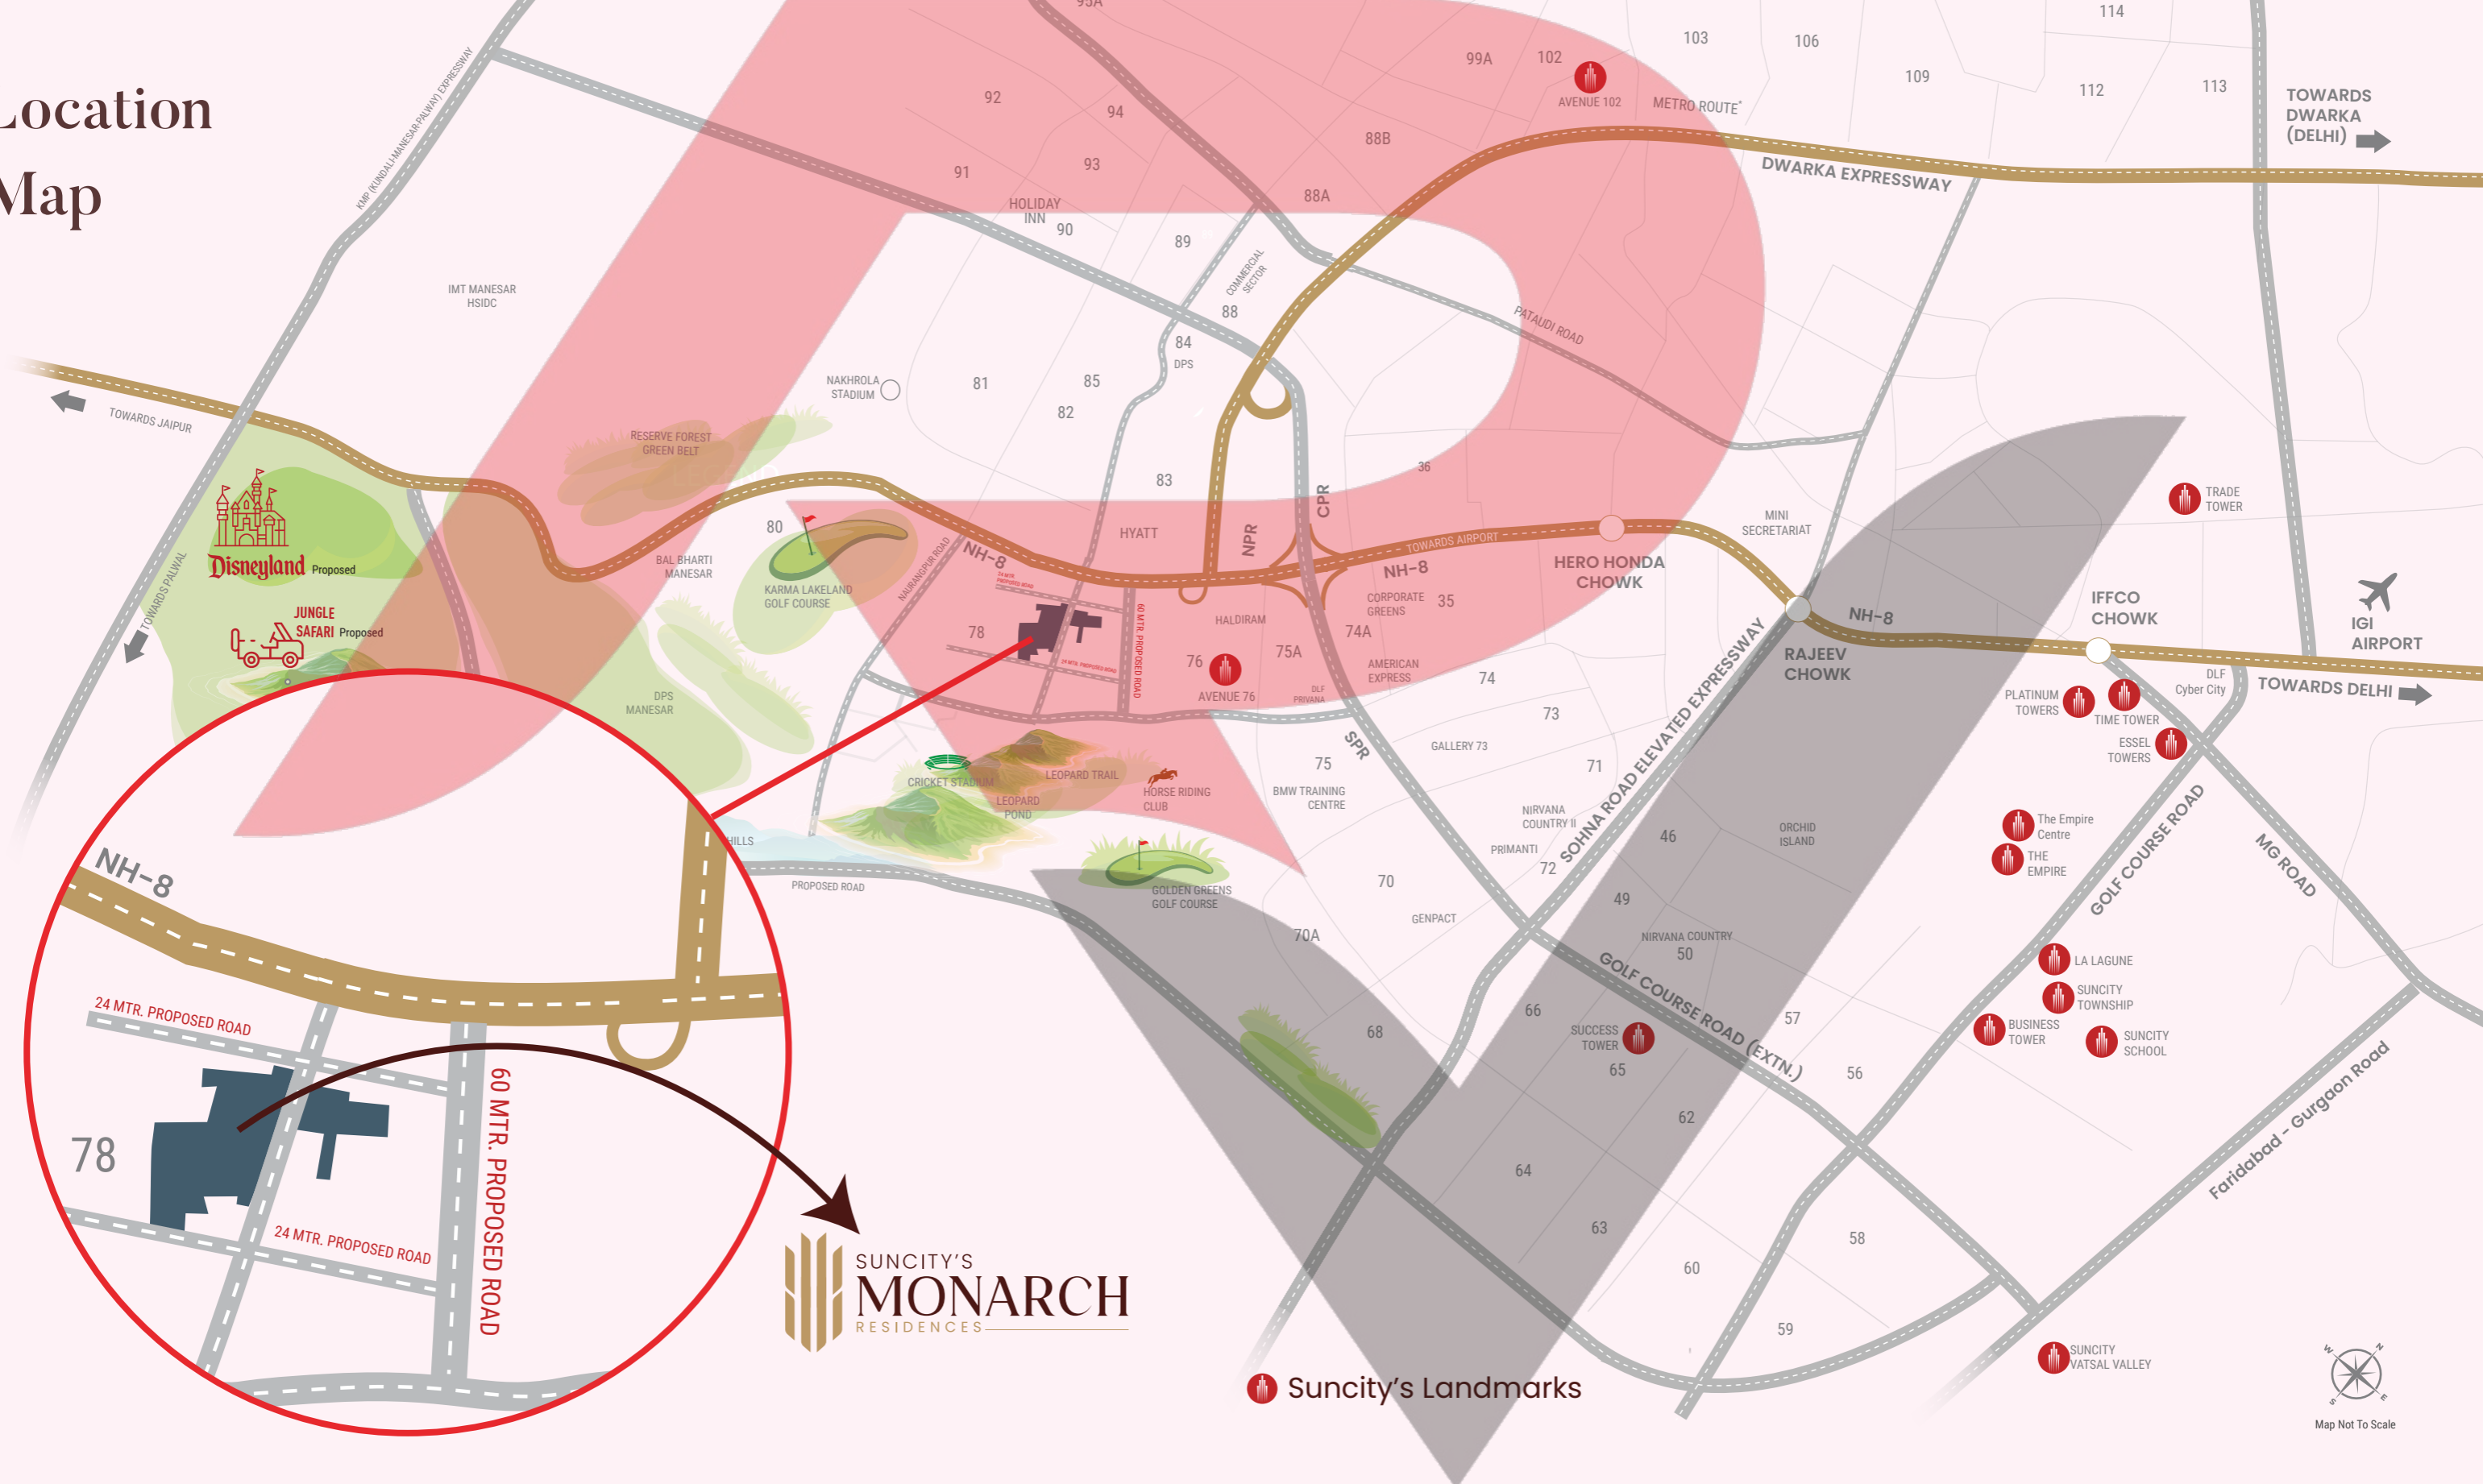

Location Map

SUNCITY'S MONARCH RESIDENCES

Suncity's Landmarks

SCHOOLS / COLLEGES

Mount Olympus Juniors School	2 Min
MatriKiran High School	5 Min
Kidzee Pre School	8 Min
DPG Degree College	10 Min
Euro International School	12 Min
Gurugram University	15 Min
Amity University	18 Min

HOSPITALS

Aarvy Healthcare Super Speciality Hospital	8 Min
Silver Streak Multi Speciality Hospital	10 Min
Miracles Apollo Cradle	18 Min
Medanta The Medicity	22 Min
Fortis Hospital	25 min

CONNECTIVITIES

Jaipur Highway (NH-8)	2 Min
Dwarka Expressway	3 Min
SPR & CPR	4 Min
IMT Manesar	8 Min
Millennium City Centre Metro Station	18 Min
DLF Cyber City	20 Min
IGI Airport	30 min

HOTELS/RESORTS

Aapno Ghar (Resorts)	2 Min
Hyatt Regency	2 Min
Karma Lakelands	10 Min
Golden Greens	12 Min
ITC Grand Bharat	15 min
Holiday Inn	20 min