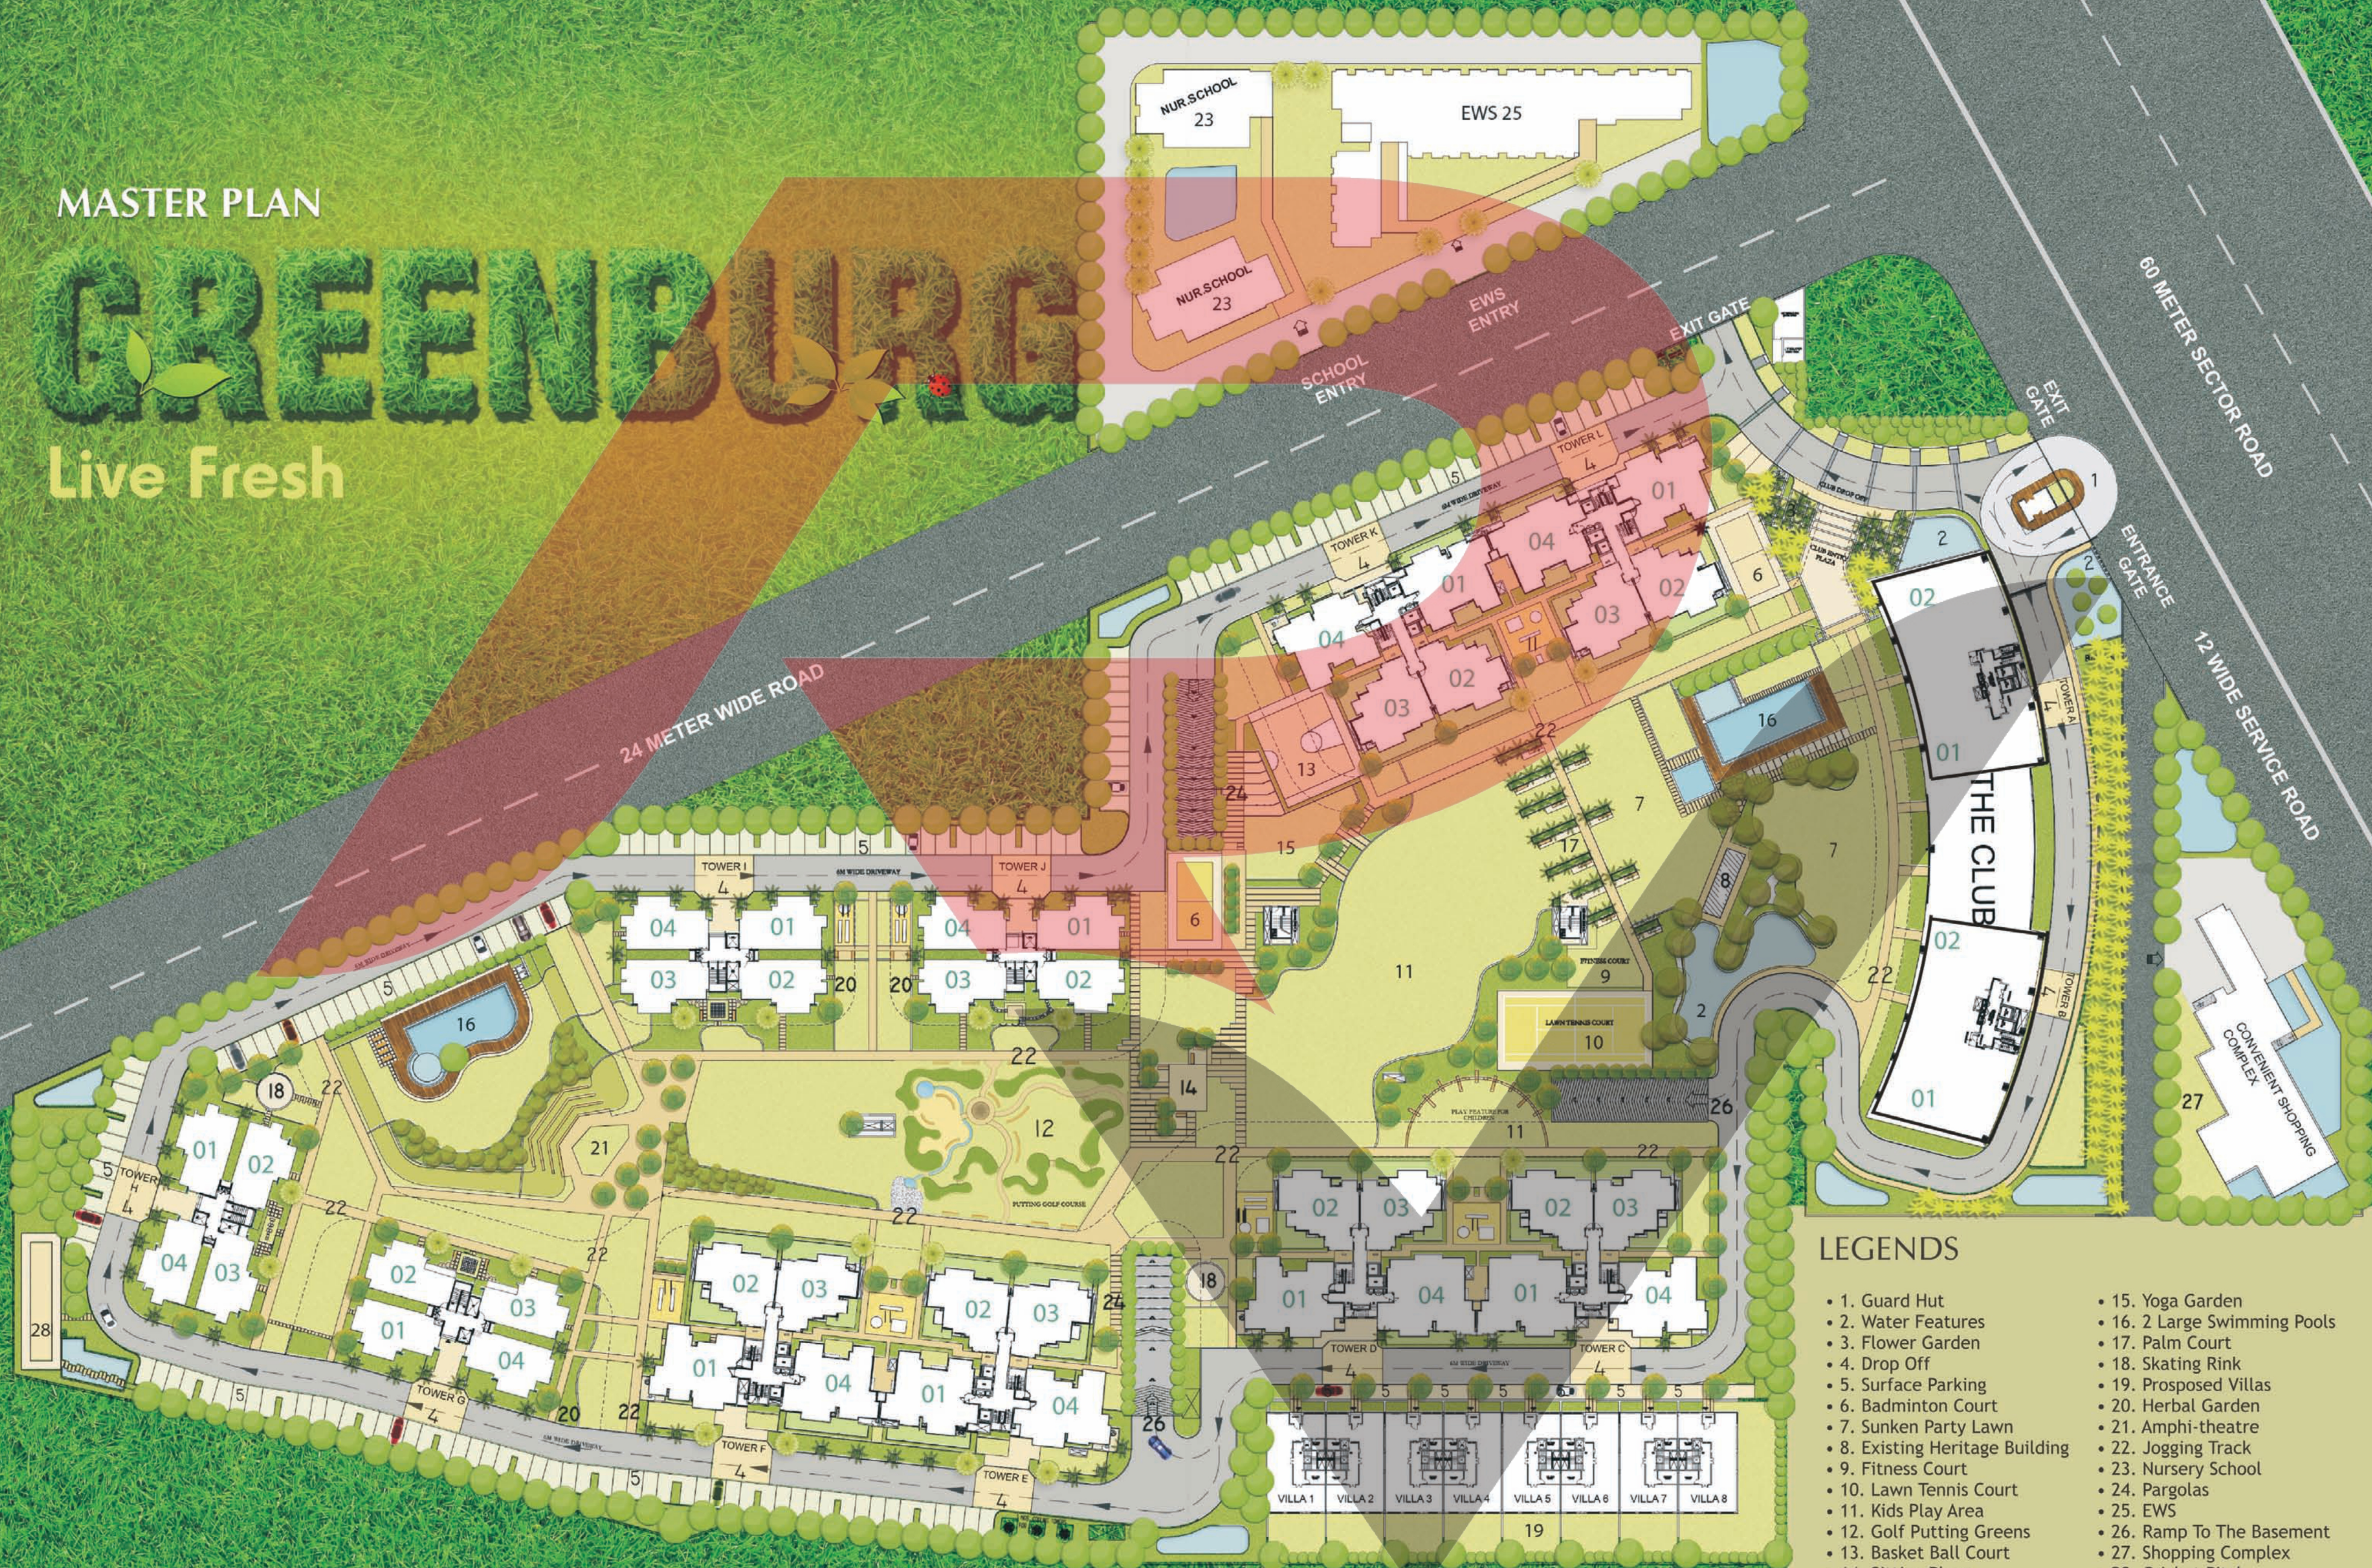

MASTER PLAN

# GREENBURG

Live Fresh

LEGENDS

- 1. Guard Hut
- 2. Water Features
- 3. Flower Garden
- 4. Drop Off
- 5. Surface Parking
- 6. Badminton Court
- 7. Sunken Party Lawn
- 8. Existing Heritage Building
- 9. Fitness Court
- 10. Lawn Tennis Court
- 11. Kids Play Area
- 12. Golf Putting Greens
- 13. Basket Ball Court
- 14. Sitting Plaza
- 15. Yoga Garden
- 16. 2 Large Swimming Pools
- 17. Palm Court
- 18. Skating Rink
- 19. Proposed Villas
- 20. Herbal Garden
- 21. Amphi-theatre
- 22. Jogging Track
- 23. Nursery School
- 24. Pargolas
- 25. EWS
- 26. Ramp To The Basement
- 27. Shopping Complex
- 28. Cricket Pitch

Tower	Unit No.	Unit Type
A & B	1 & 2	4 BHK + Sq
C, D, E, F, K, L	1 & 4	3 BHK + Study + Sq
C, D, E, F, K, L	2 & 3	3 BHK + Sq
G, H, I, J	1, 2, 3 & 4	2 BHK + Study