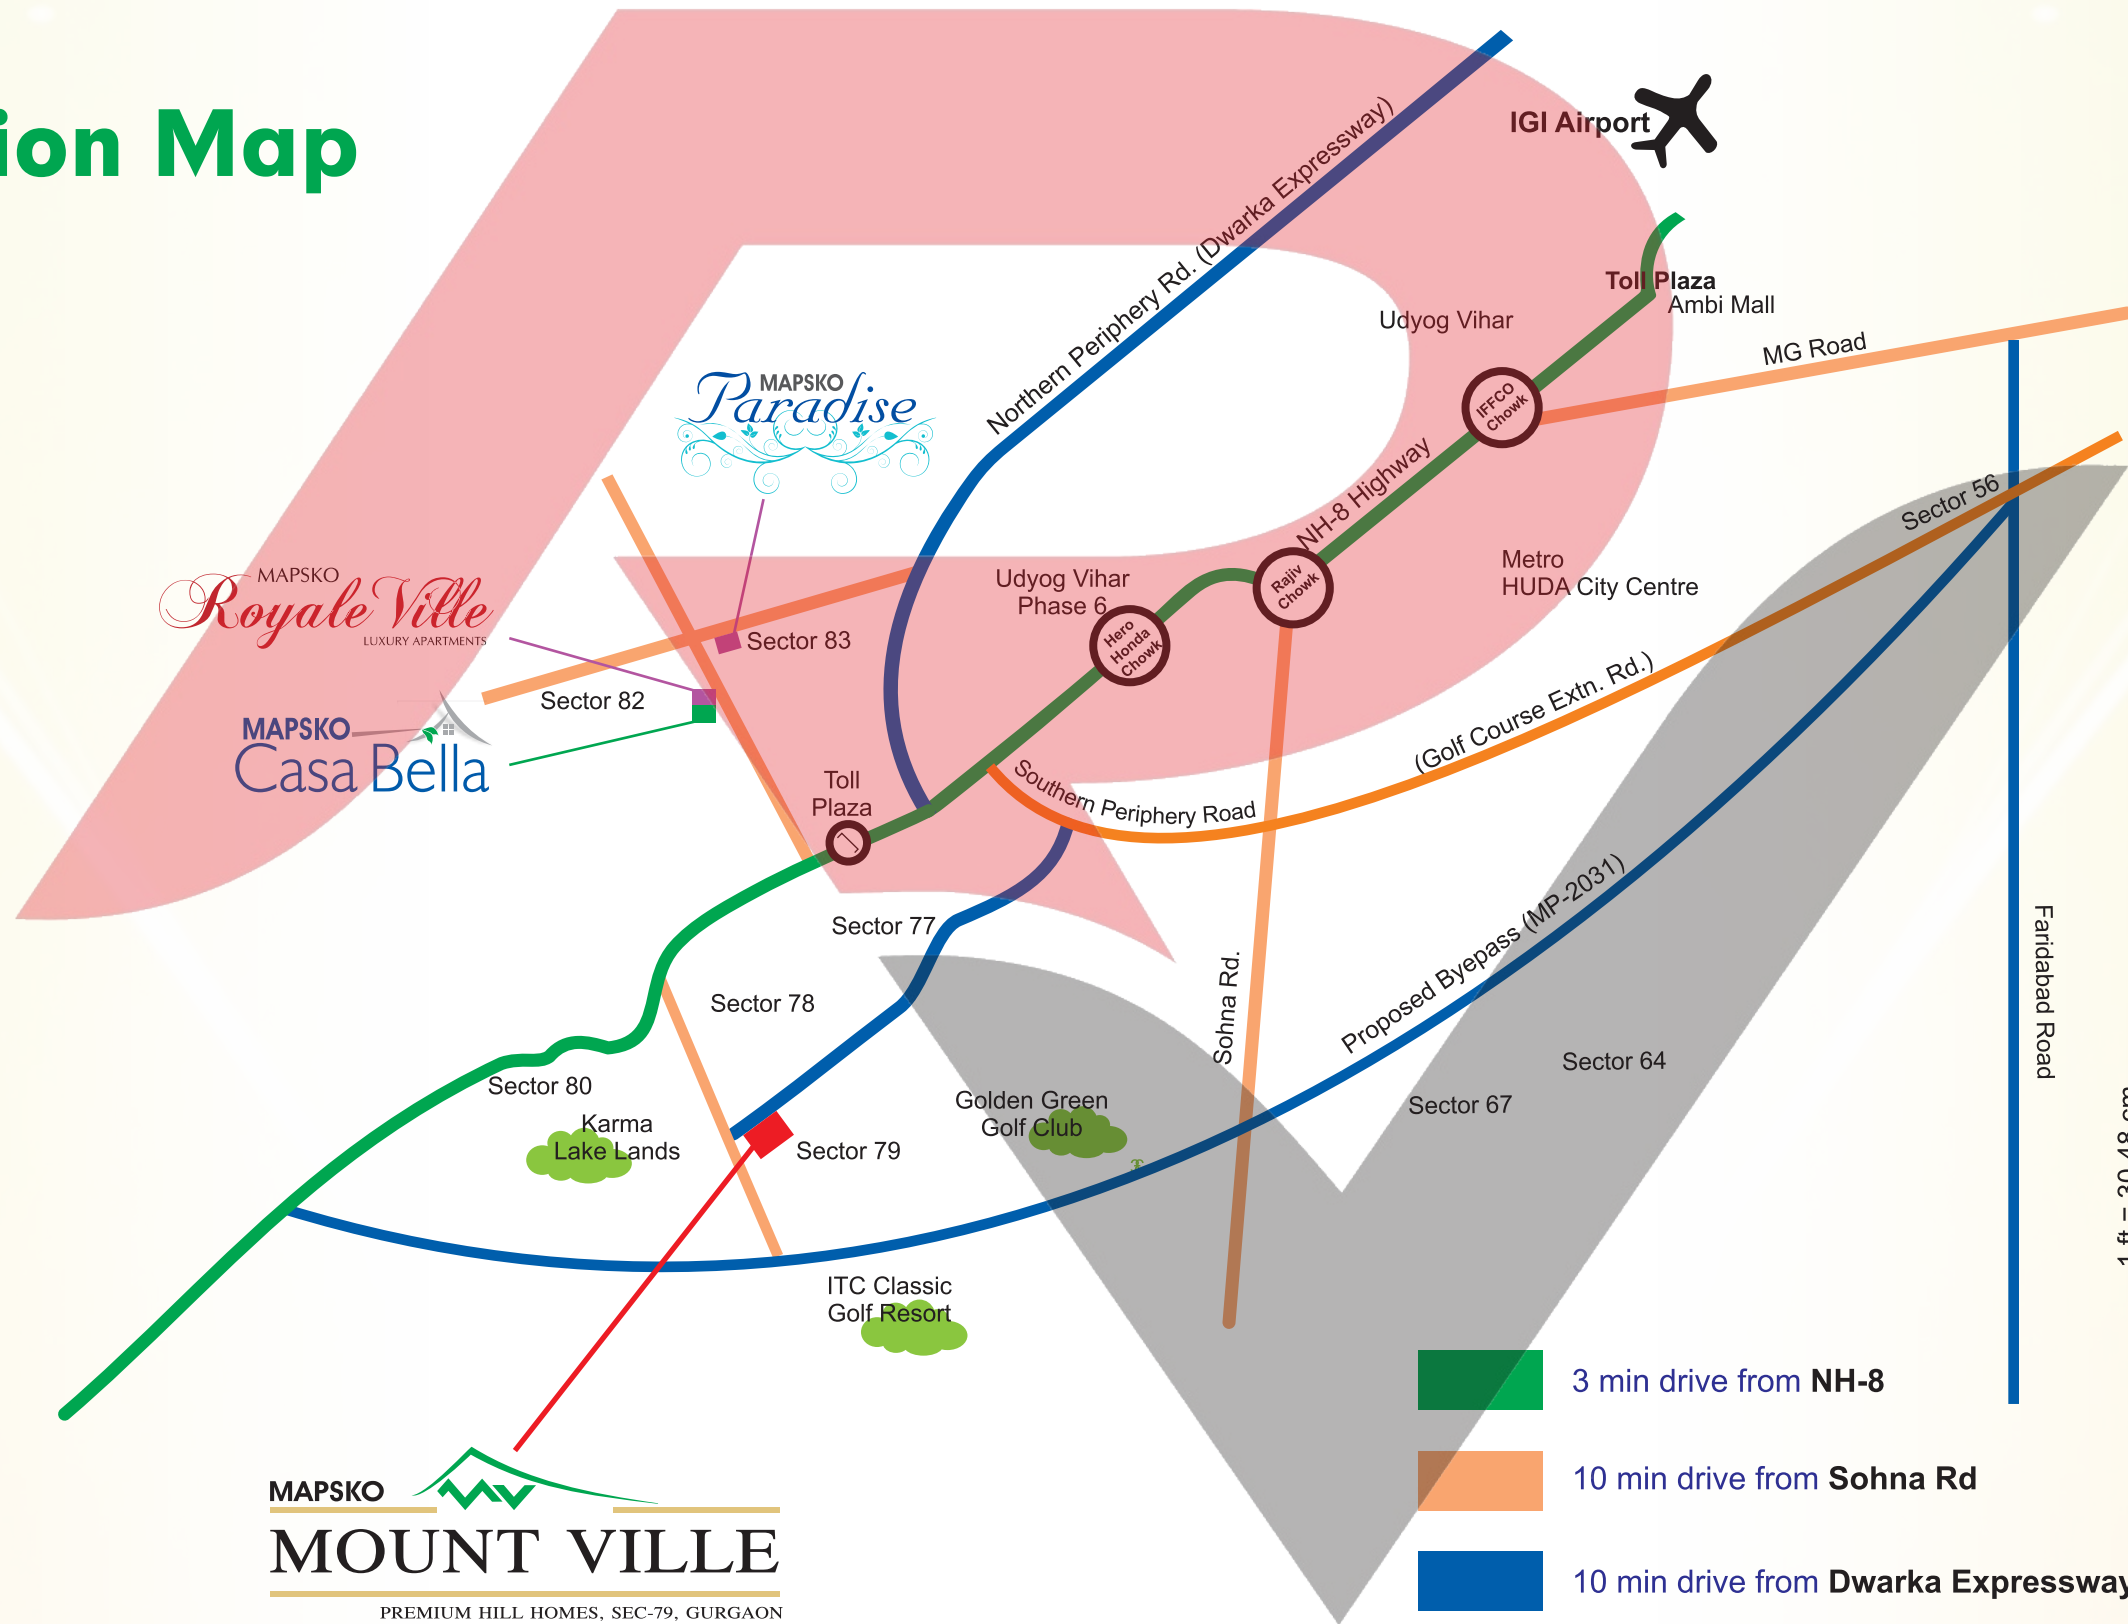

Location Map

MAPSKO
MOUNT VILLE
PREMIUM HILL HOMES, SEC-79, GURGAON