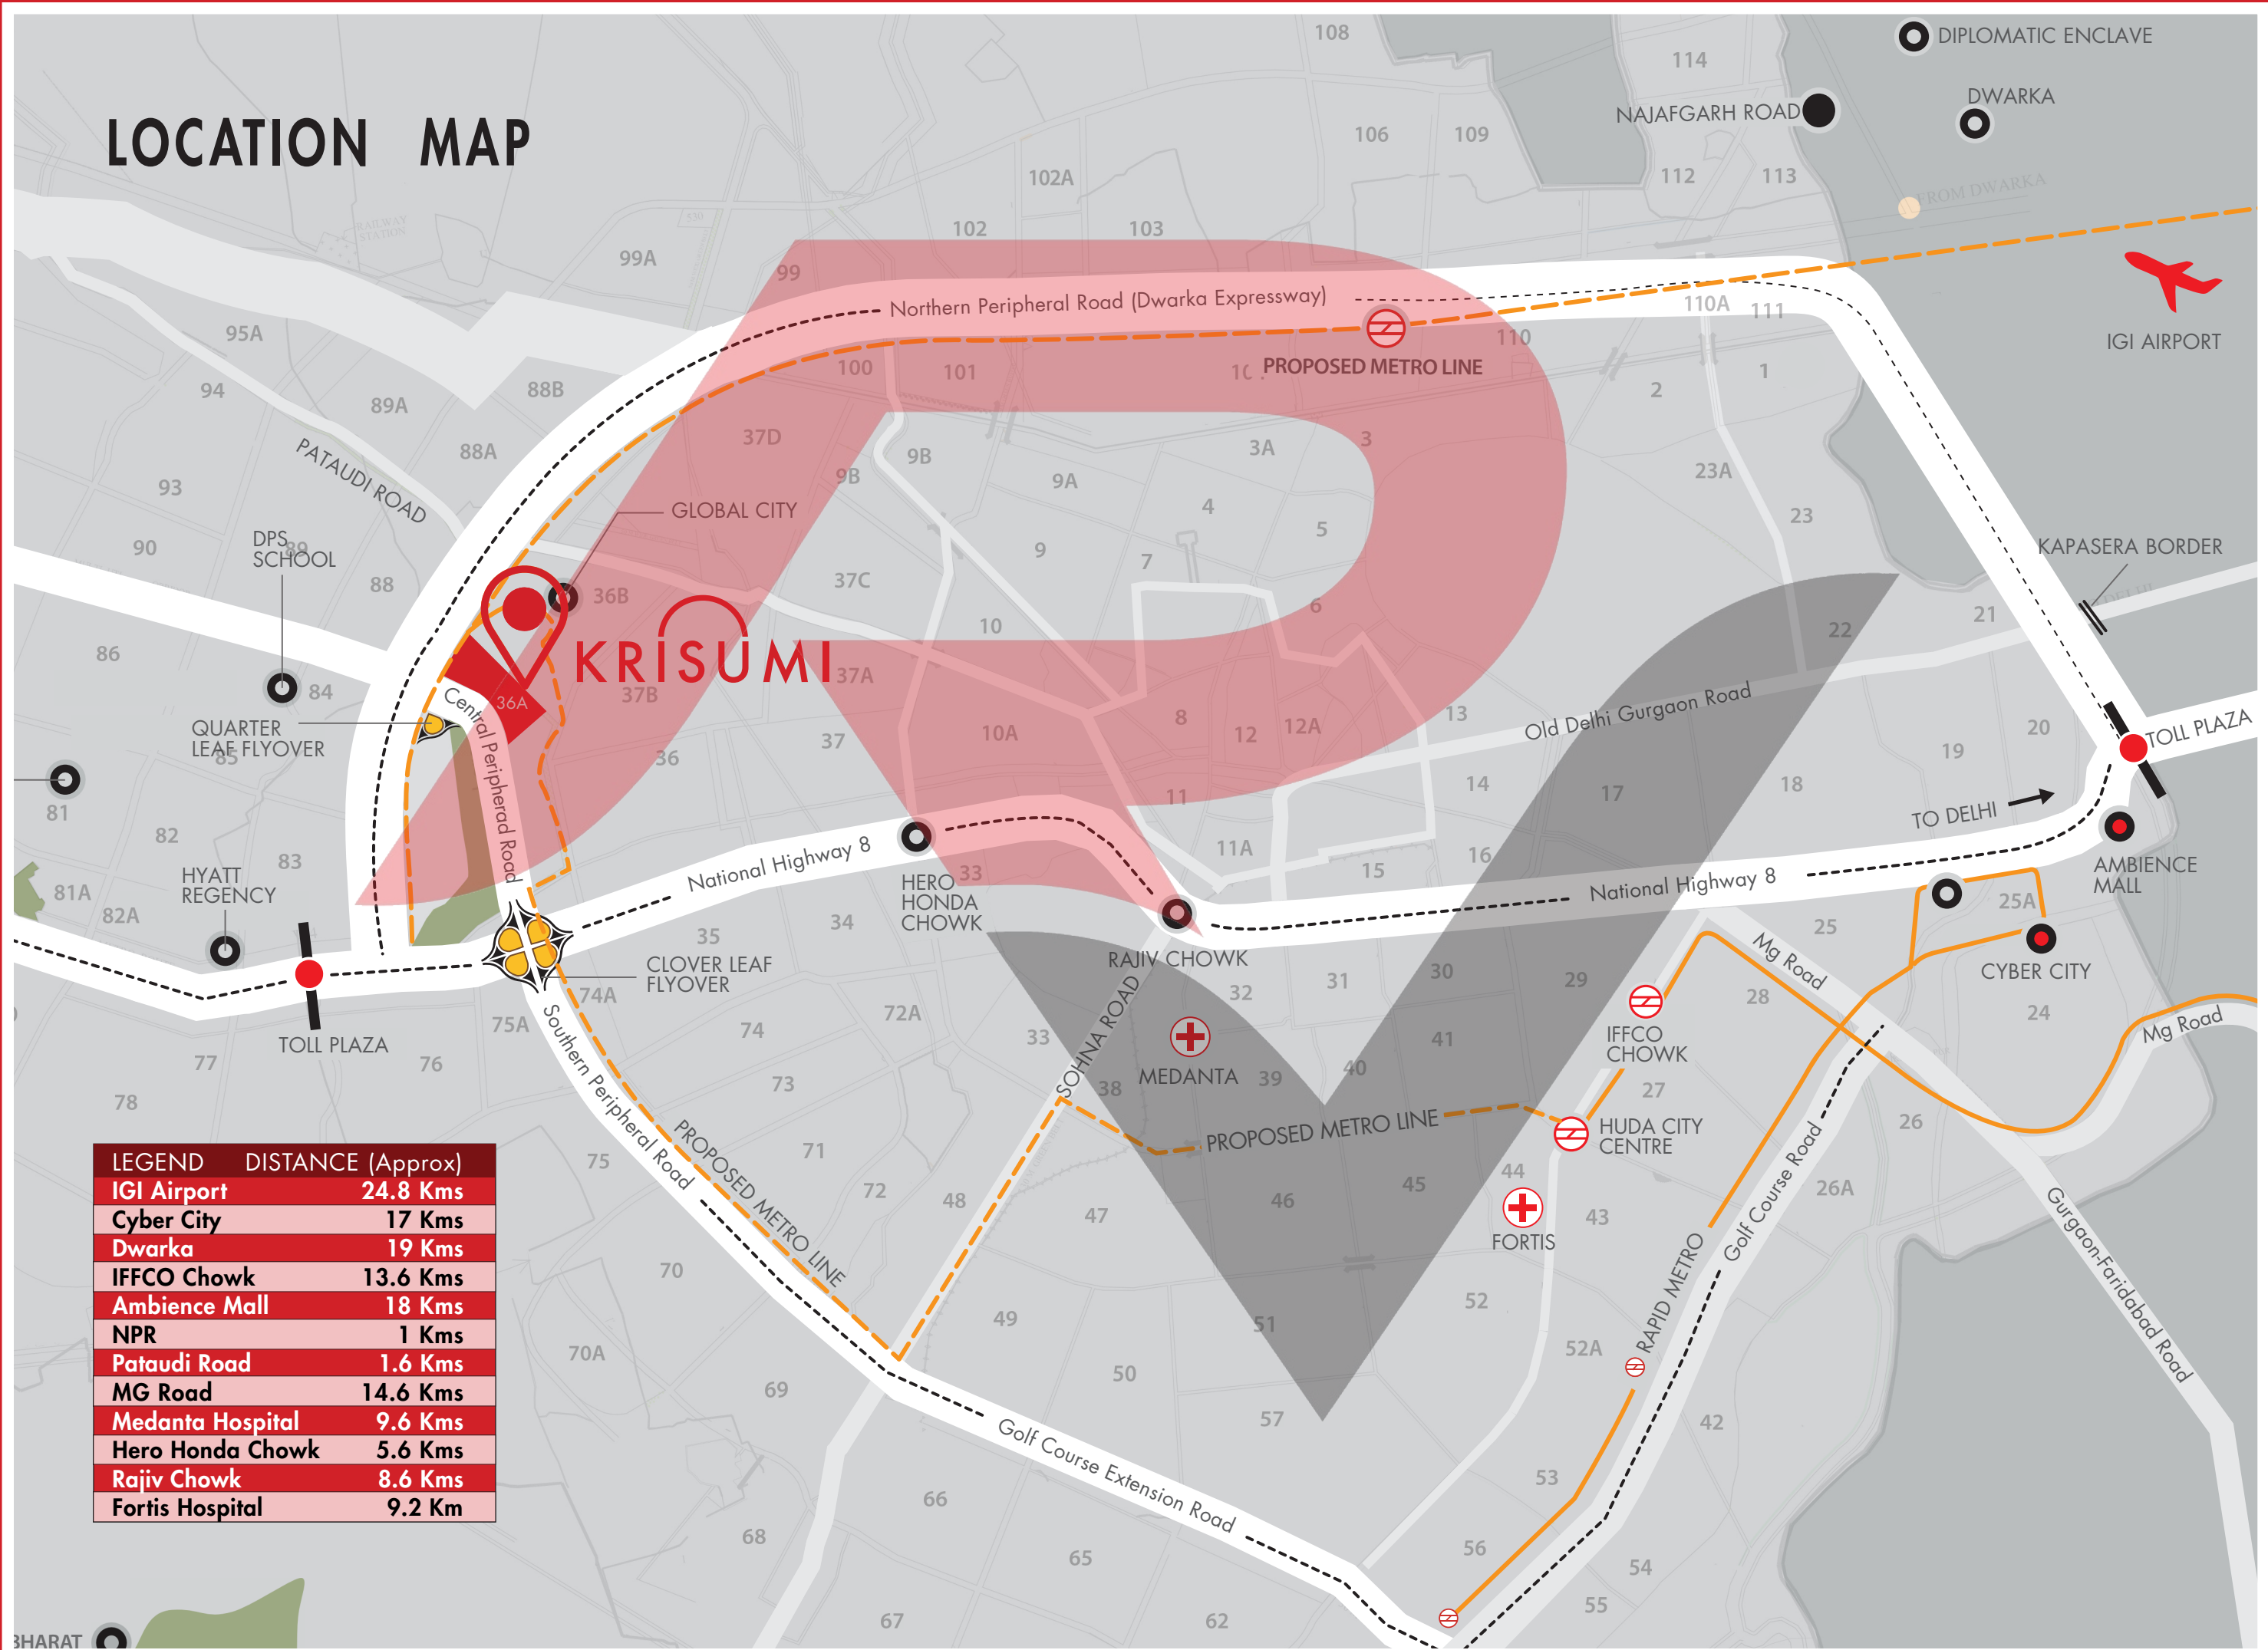

KRISUMI

INDO-JAPANESE REAL ESTATE DEVELOPMENT

WATERSIDE RESIDENCES

THE FOREST RESERVE

LOCATION MAP

LOCATION MAP

LEGEND	DISTANCE (Approx)
IGI Airport	24.8 Kms
Cyber City	17 Kms
Dwarka	19 Kms
IFFCO Chowk	13.6 Kms
Ambience Mall	18 Kms
NPR	1 Kms
Pataudi Road	1.6 Kms
MG Road	14.6 Kms
Medanta Hospital	9.6 Kms
Hero Honda Chowk	5.6 Kms
Rajiv Chowk	8.6 Kms
Fortis Hospital	9.2 Km