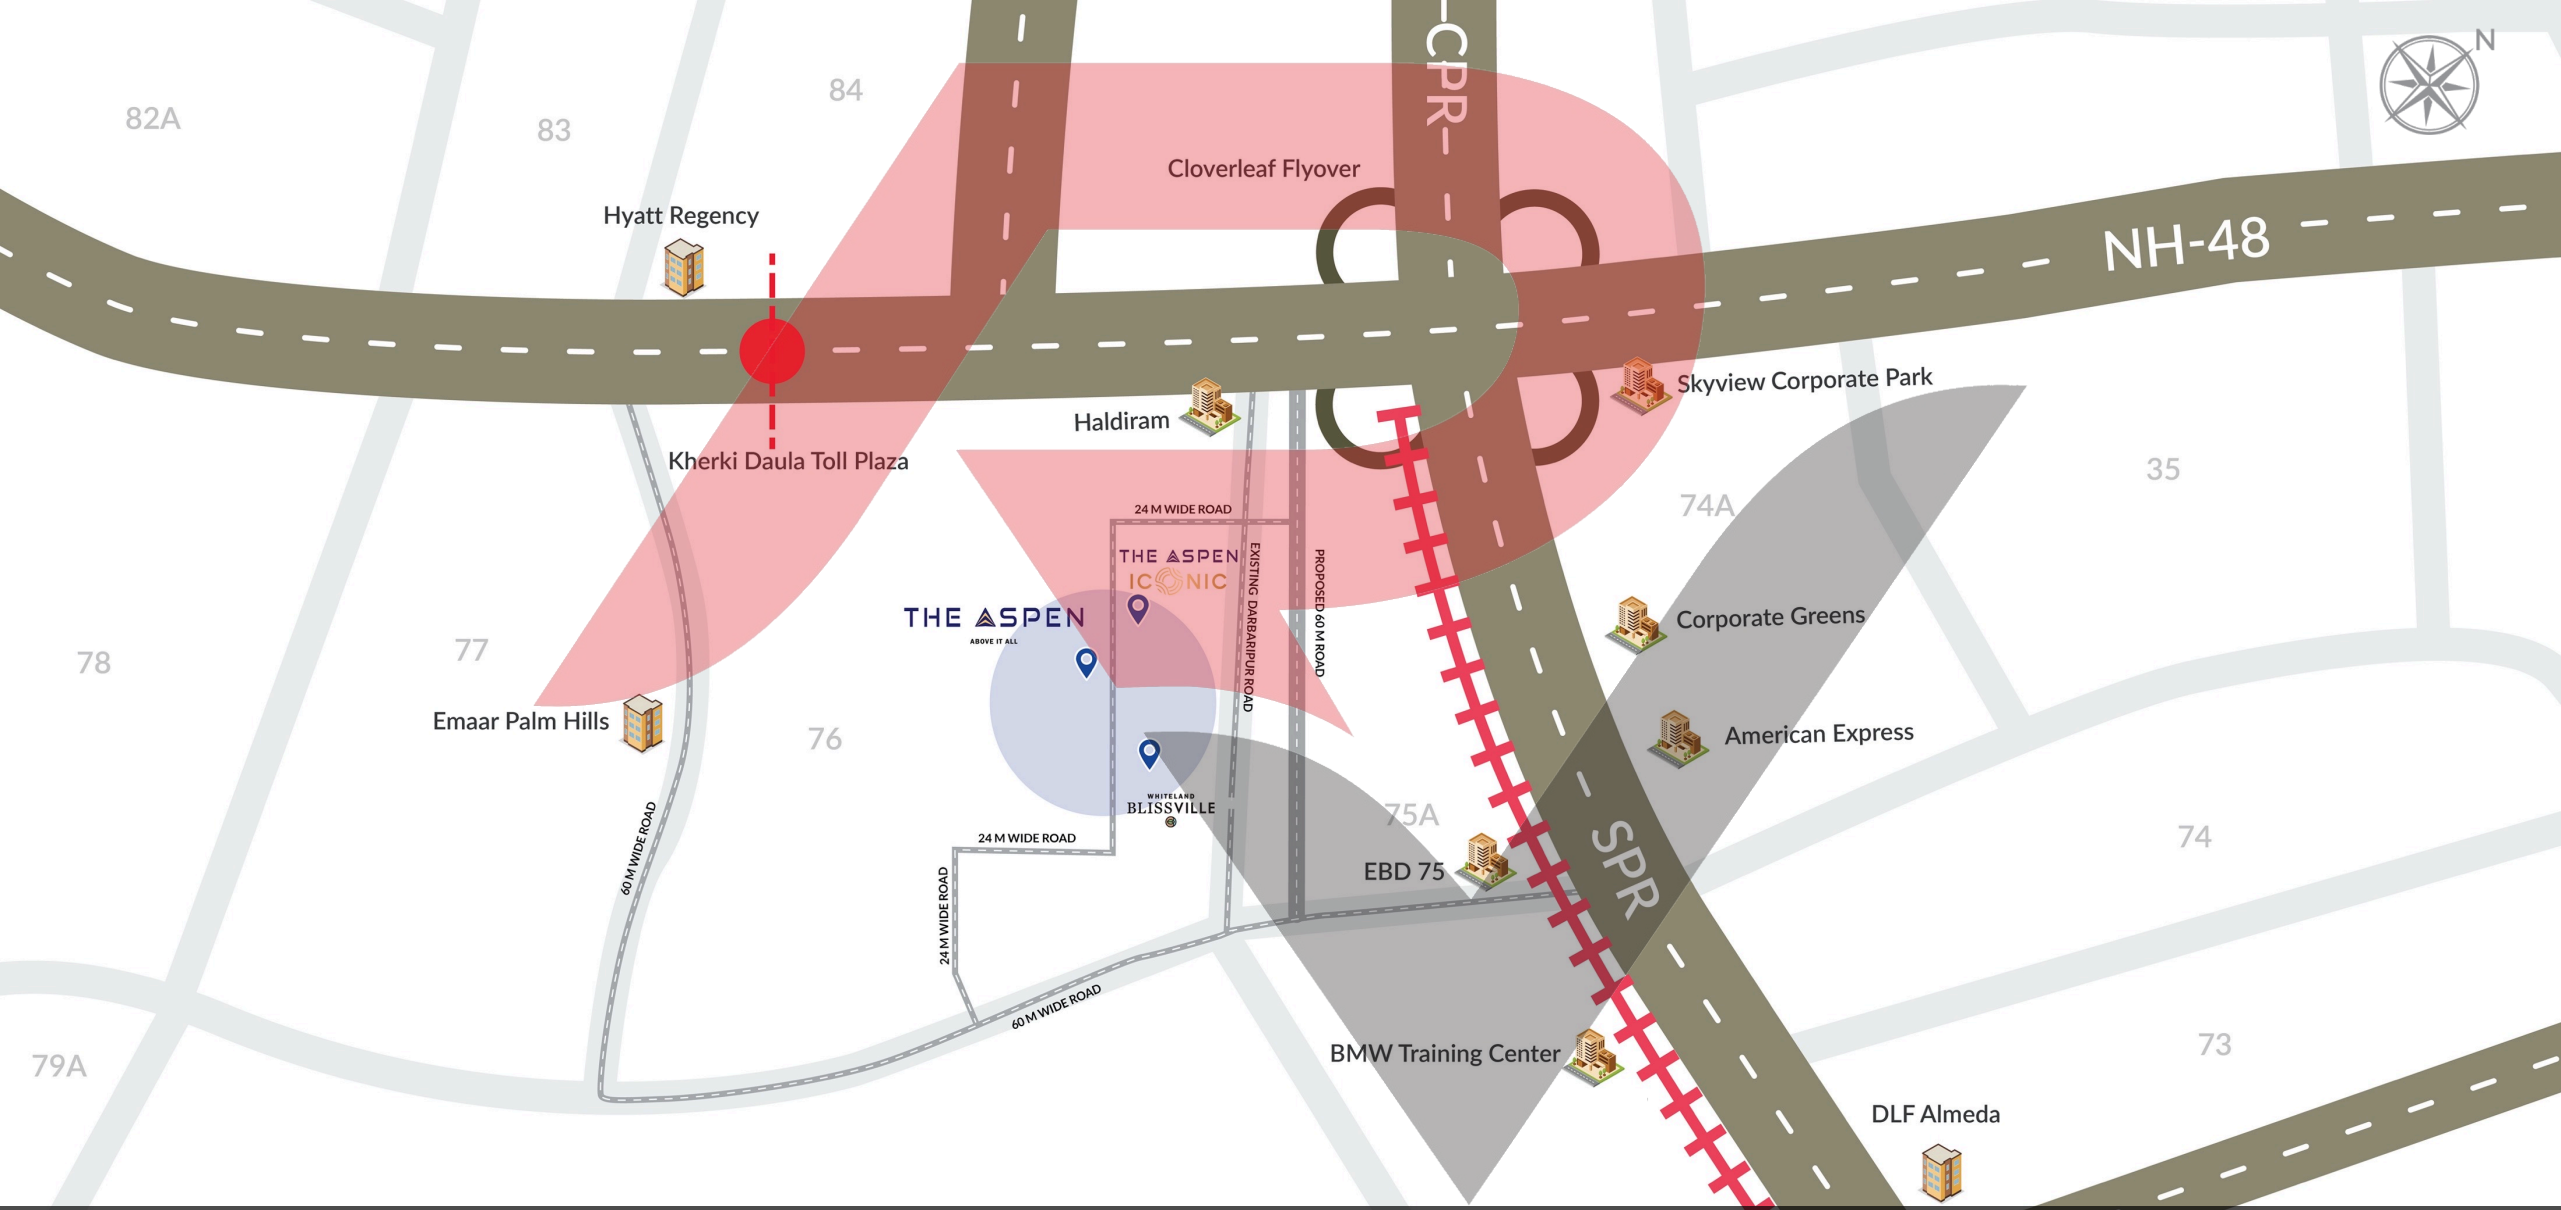

KEY DESTINATIONS	DISTANCE (Approx.)
HSIIDC GLOBAL CITY	07 Kms (<6 Mins)
CLOVERLEAF FLYOVER	10 Kms (<7 Mins)
DIPLOMATIC ENCLAVE II	11 Kms (<8 Mins)
HERO HONDA CHOWK	08 Kms (<15 Mins)
YASHOBHOOMI	10 Kms (<7 Mins)
DWARKA EXPRESSWAY	150 Mtrs (<1 Min)
IGI AIRPORT	20 Kms (<15 Mins)

- Residential
- Commercial
- Proposed MRTS Metro Line
- Proposed Metro Line
- Rapid Metro
- Aerocity
- Commercial Zone

THE ASPEN
ICONIC

WHITELAND
BLISSVILLE

WHITELAND
ARENA 76

URBAN CUBES

OUR PRESENCE ACROSS THE CITY

STRATEGICALLY LOCATED AT THE GROWTH CORRIDOR, SPR