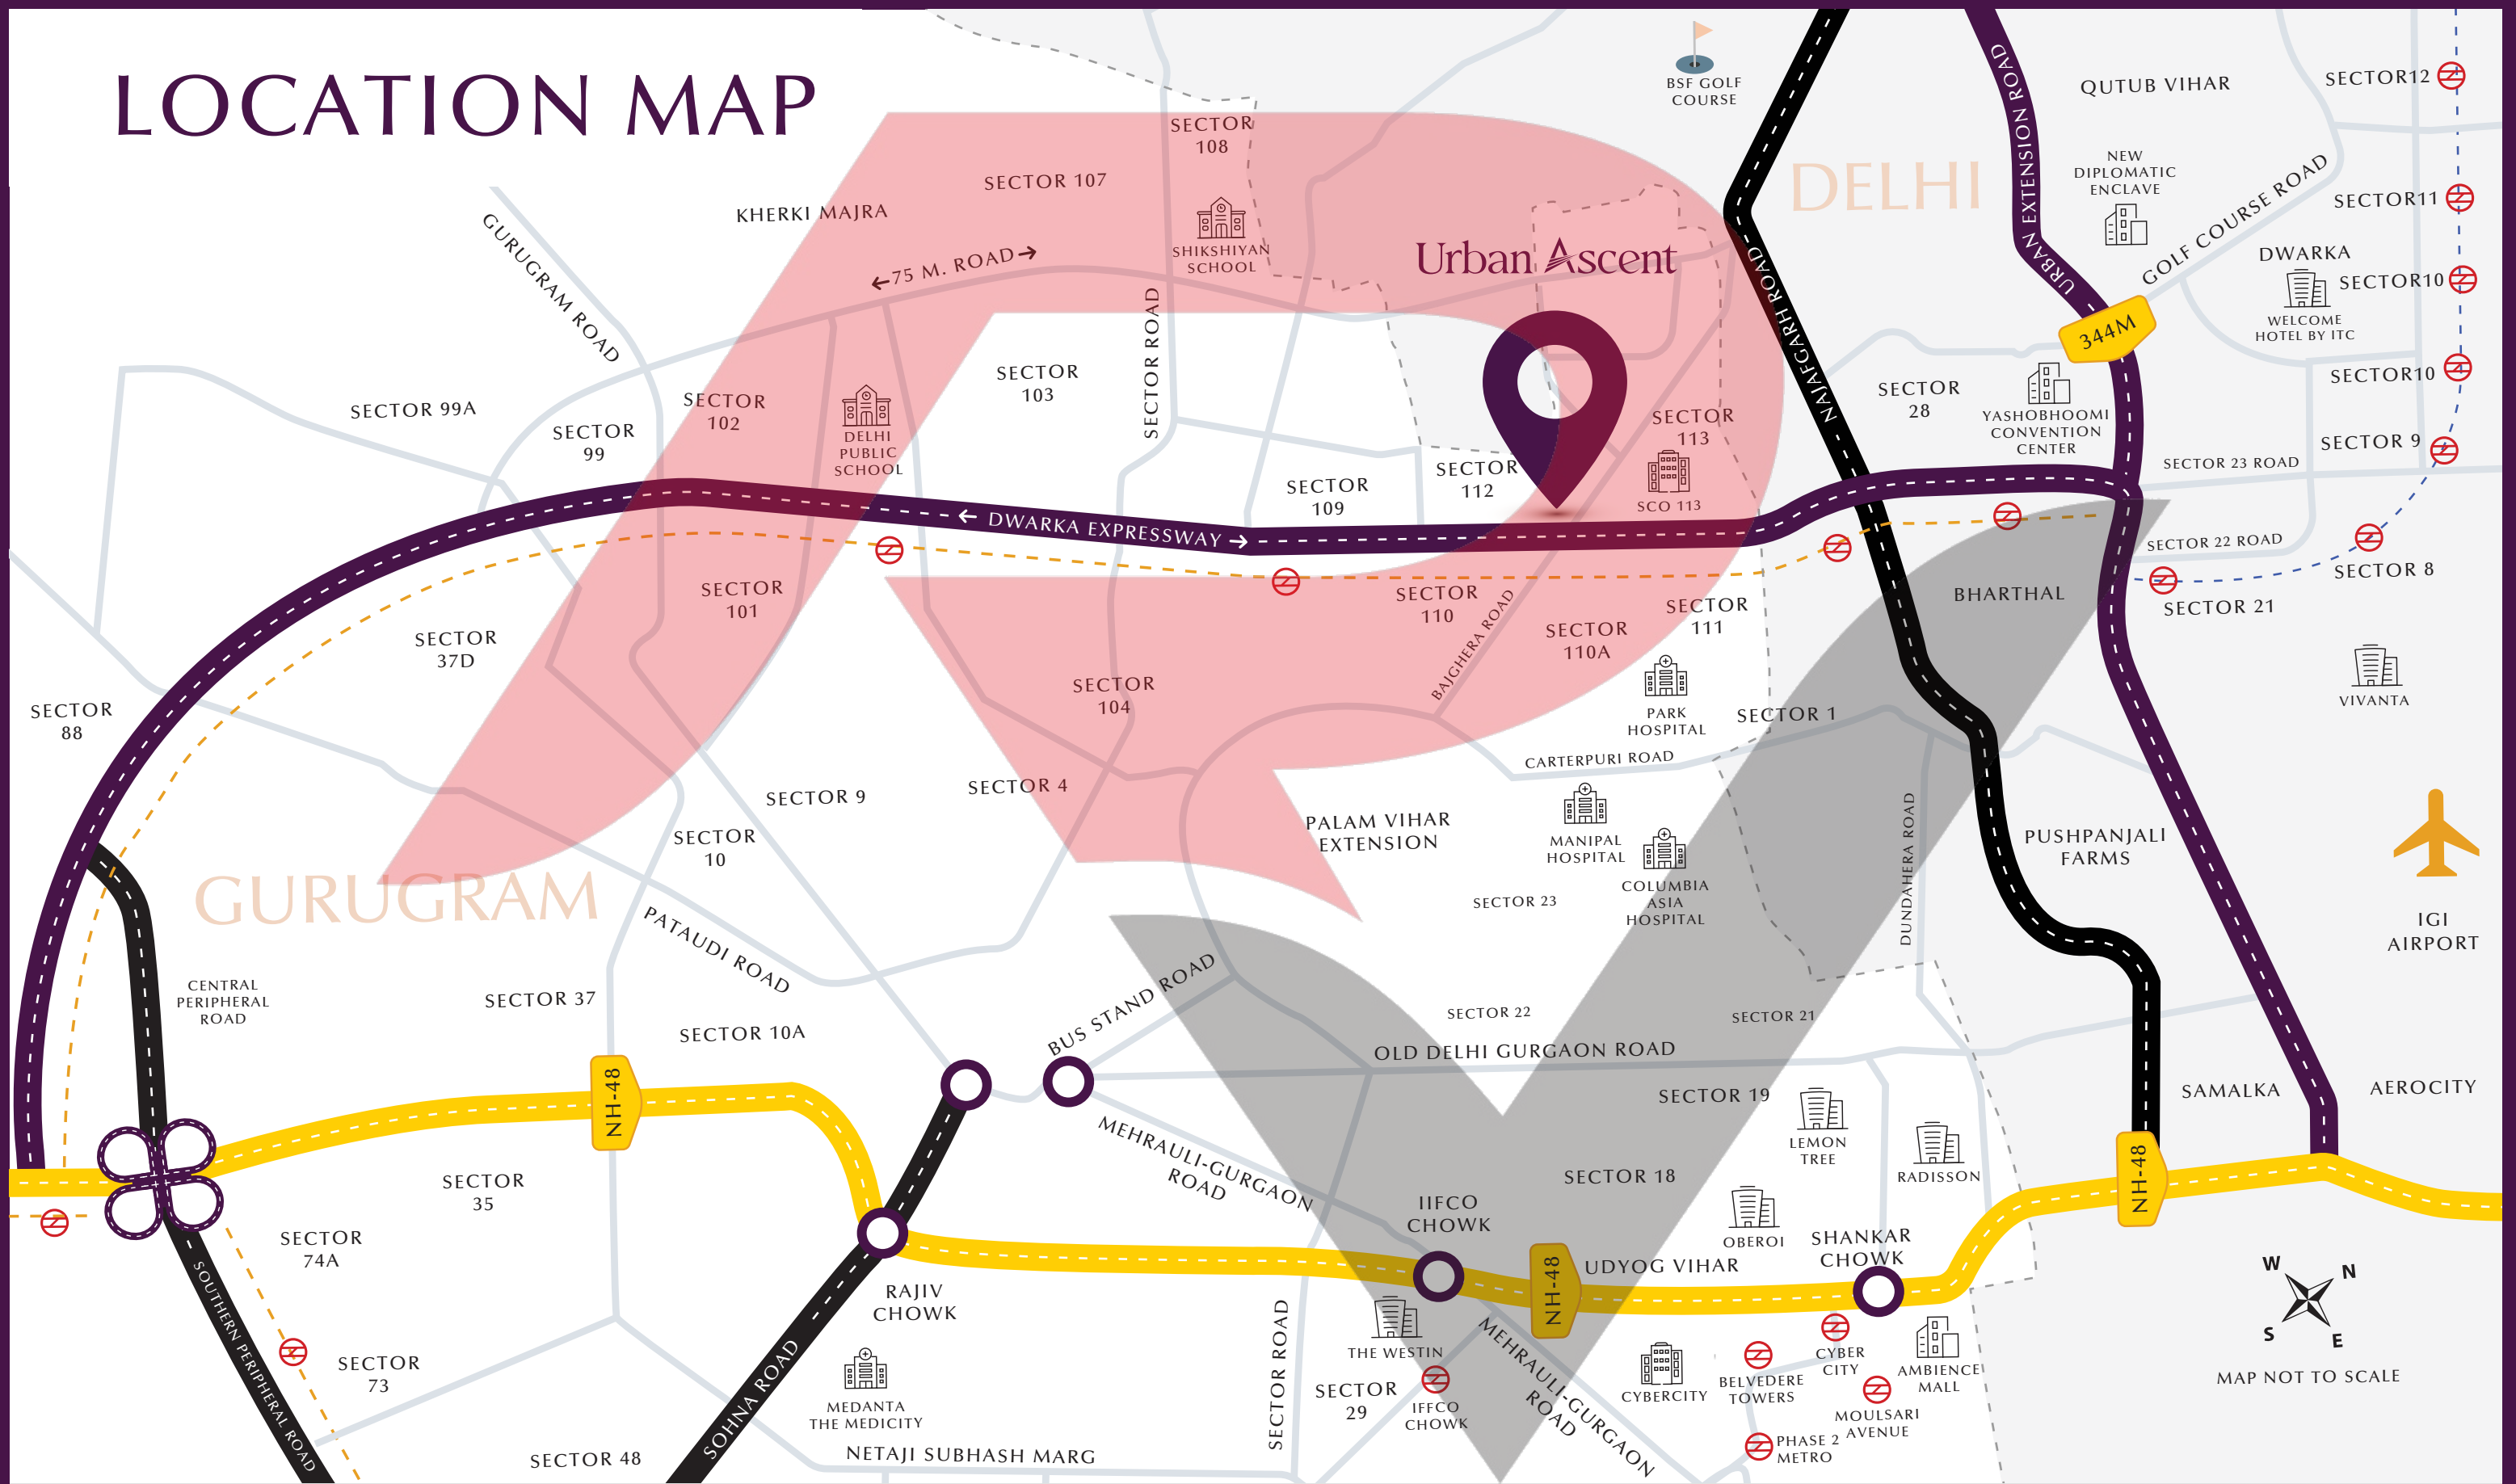

LOCATION MAP

LEGENDS

COMMERCIAL & RETAIL

Arcade 114	1.8 km
EBD 114	2 km
SCO 113	2.4 km
One DXP	3.3 km
Grand Central	3.2 km
Yashobhoomi Convention Center	7.7 km

HOSPITALS

Park Hospital	4.5 km
Columbia Asia Hospital	5.6 km
Manipal Hospital	6.1 km
Medanta The Medicity	14 km

SCHOOLS

Orchids The International School	1.9 km
Shikshiyani School	4.7 km
Delhi Public School (Sector 102)	8.5 km

HOTELS

Vivanta Dwarka	9.4 km
Haut Monde	11 km
Lemon Tree	12 km
Oberoi	12 km
Radisson	14 km
The Westin	14 km

OFFICES

VSR 114	1.8 km
Chintels Corporate Park	3.6 km
One Indiabulls	5.8 km
Cyber City	14 km
Emaar Business Park	15 km

--- PROPOSED METRO*

MAP NOT TO SCALE

*https://tcparyana.gov.in/Development_Plan/ColouredCopy/GURUGRAM_FDP_2031.pdf