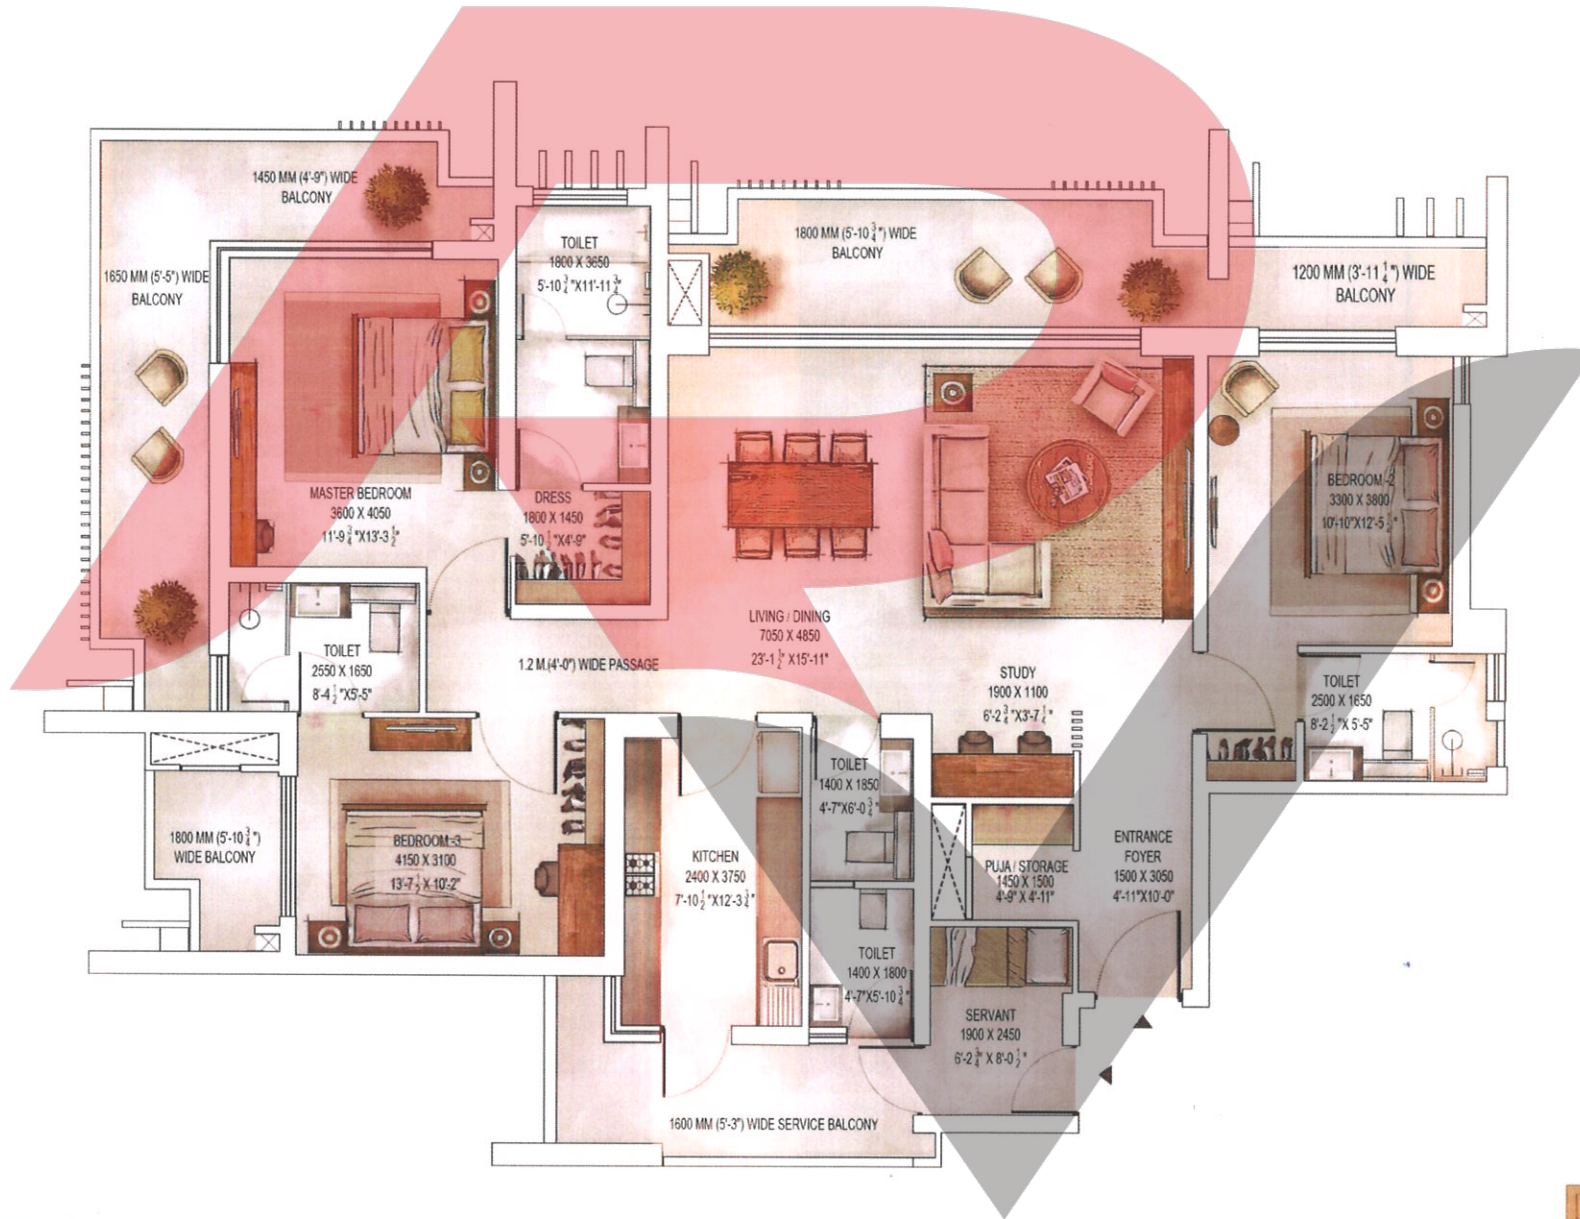

LEGEND	
A.	Kid's Pool
B.	Kids Play Area
C.	Kid's Water Park
D.	Kid's Stream
E.	Amphitheatre
F.	Religious Building & Meditation Hall
G.	Changing Room & Pool Bar
H.	Main Pool
I.	Outdoor Gazebos
J.	Crèche

WATERFALL RESIDENCES

WATERFALL SUITES

WATERFALL SUITES II

THE CASCADES CLUB

UNIT - 3LDK+SERVANT-A		
CARPET AREA	137.93 sqm	1485 sq.ft
EXCLUSIVE AREA	200.39 sqm	2157 sq.ft
SALEABLE AREA	250.84 sqm	2700 sq.ft

UNIT - 2LDK		
CARPET AREA	120.82 sqm	1301 sq.ft
EXCLUSIVE AREA	173.57 sqm	1868 sq.ft
SALEABLE AREA	219.67 sqm	2365 sq.ft

UNIT - 2LDK+Study-A		
CARPET AREA	98.34 sqm	1059 sq.ft
EXCLUSIVE AREA	137.85 sqm	1484 sq.ft
SALEABLE AREA	178.80 sqm	1925 sq.ft

UNIT - 2LDK-A		
CARPET AREA	88.89 sqm	957 sq.ft
EXCLUSIVE AREA	116.19 sqm	1251 sq.ft
SALEABLE AREA	161.62 sqm	1740 sq.ft

UNIT - 2LDK-B		
CARPET AREA	88.89 sqm	957 sq.ft
EXCLUSIVE AREA	116.19 sqm	1251 sq.ft
SALEABLE AREA	161.62 sqm	1740 sq.ft