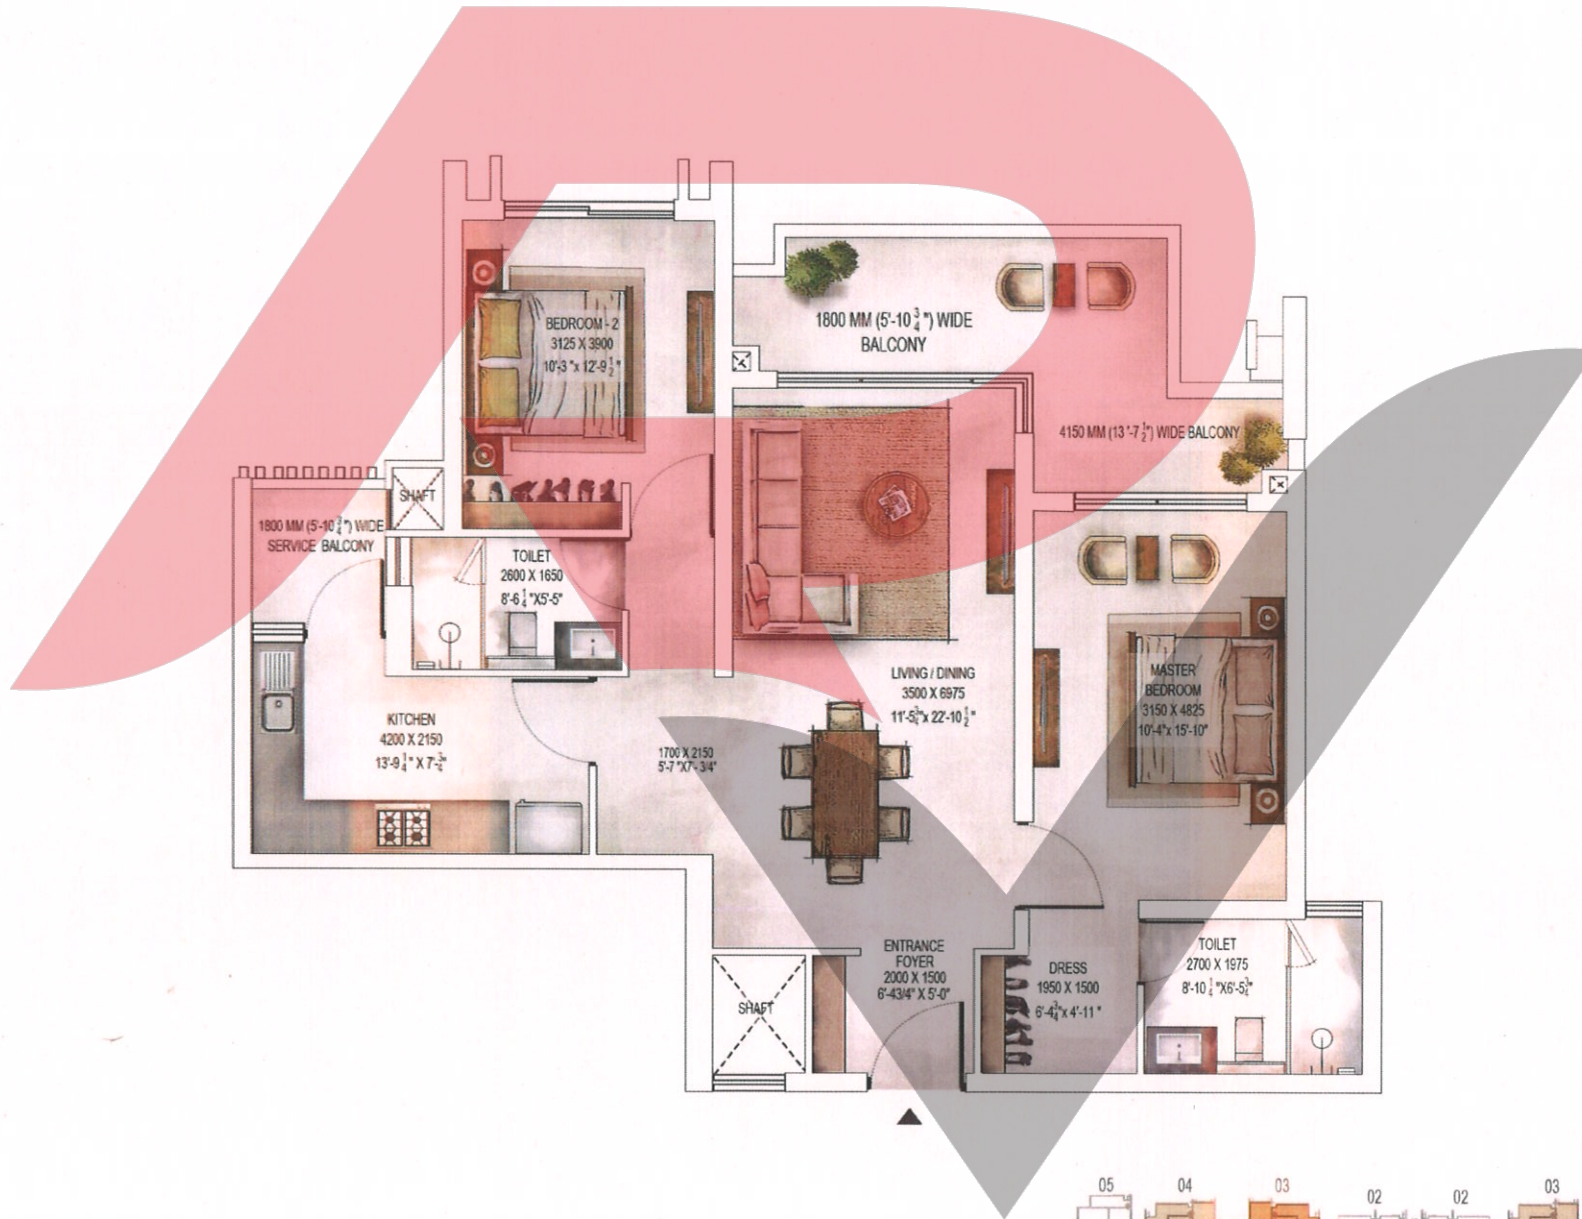

WATERFALL RESIDENCES

WATERFALL SUITES

WATERFALL SUITES II

THE CASCADES CLUB

UNIT - 3LDK+SERVANT-A		
CARPET AREA	137.93 sqm	1485 sq.ft
EXCLUSIVE AREA	200.39 sqm	2157 sq.ft
SALEABLE AREA	250.84 sqm	2700 sq.ft

UNIT - 2LDK		
CARPET AREA	120.82 sqm	1301 sq.ft
EXCLUSIVE AREA	173.57 sqm	1868 sq.ft
SALEABLE AREA	219.67 sqm	2365 sq.ft

UNIT - 2LDK+Study-A		
CARPET AREA	98.34 sqm	1059 sq.ft
EXCLUSIVE AREA	137.85 sqm	1484 sq.ft
SALEABLE AREA	178.80 sqm	1925 sq.ft

UNIT - 2LDK-A		
CARPET AREA	88.89 sqm	957 sq.ft
EXCLUSIVE AREA	116.19 sqm	1251 sq.ft
SALEABLE AREA	161.62 sqm	1740 sq.ft

UNIT - 2LDK-B		
CARPET AREA	88.89 sqm	957 sq.ft
EXCLUSIVE AREA	116.19 sqm	1251 sq.ft
SALEABLE AREA	161.62 sqm	1740 sq.ft