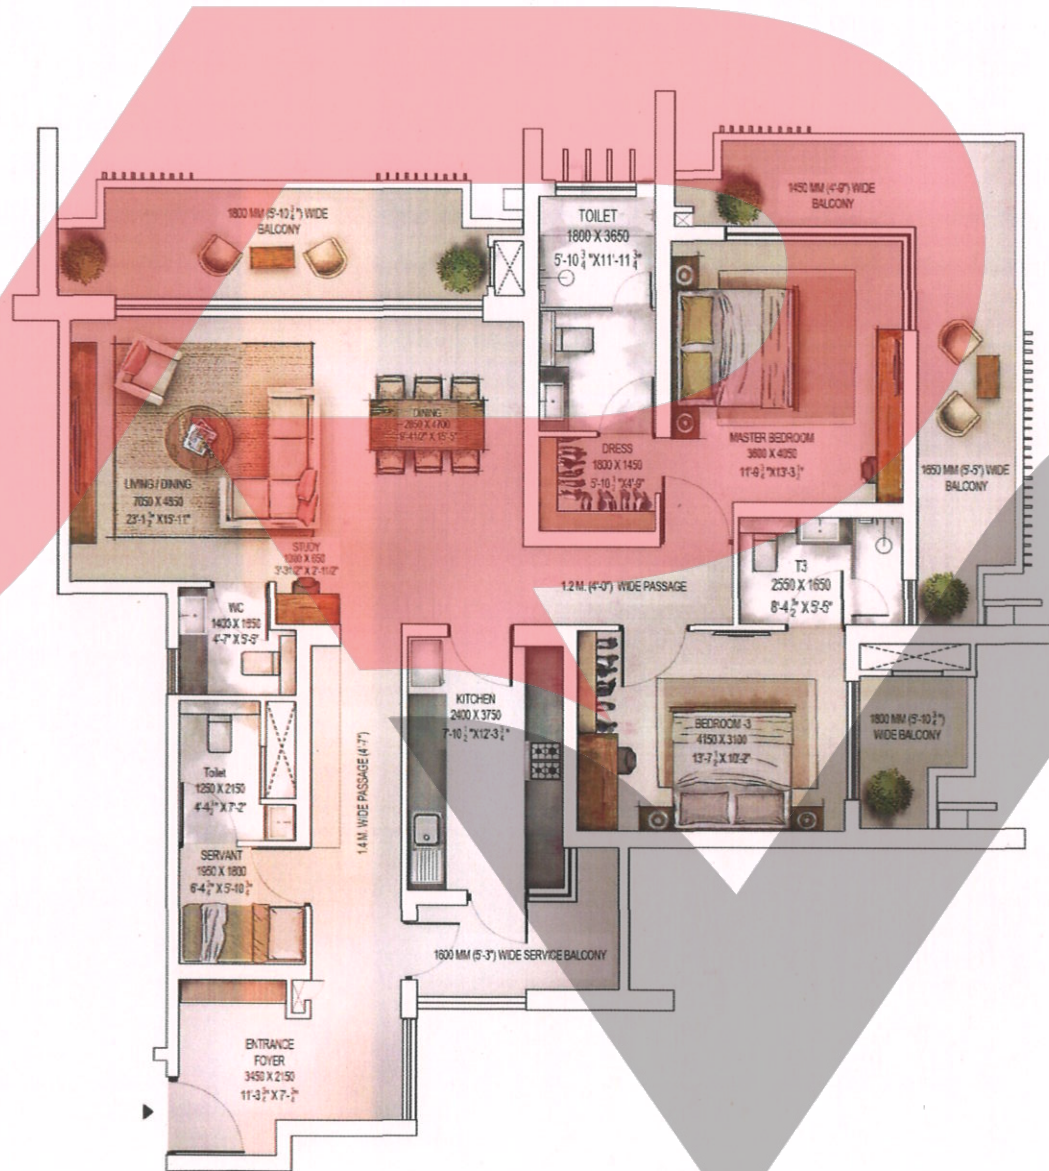

LEGEND	
A.	Kid's Pool
B.	Kids Play Area
C.	Kid's Water Park
D.	Kid's Stream
E.	Amphitheatre
F.	Religious Building & Meditation Hall
G.	Changing Room & Pool Bar
H.	Main Pool
I.	Outdoor Gazebos
J.	Crèche

WATERFALL RESIDENCES

WATERFALL SUITES

WATERFALL SUITES II

THE CASCADES CLUB

UNIT - 3LDK+SERVANT-A		
CARPET AREA	137.93 sqm	1485 sq.ft
EXCLUSIVE AREA	200.39 sqm	2157 sq.ft
SALEABLE AREA	250.84 sqm	2700 sq.ft

UNIT - 2LDK		
CARPET AREA	120.82 sqm	1301 sq.ft
EXCLUSIVE AREA	173.57 sqm	1868 sq.ft
SALEABLE AREA	219.67 sqm	2365 sq.ft

UNIT - 2LDK+Study-A		
CARPET AREA	98.34 sqm	1059 sq.ft
EXCLUSIVE AREA	137.85 sqm	1484 sq.ft
SALEABLE AREA	178.80 sqm	1925 sq.ft

UNIT - 2LDK-A		
CARPET AREA	88.89 sqm	957 sq.ft
EXCLUSIVE AREA	116.19 sqm	1251 sq.ft
SALEABLE AREA	161.62 sqm	1740 sq.ft

UNIT - 2LDK-B		
CARPET AREA	88.89 sqm	957 sq.ft
EXCLUSIVE AREA	116.19 sqm	1251 sq.ft
SALEABLE AREA	161.62 sqm	1740 sq.ft