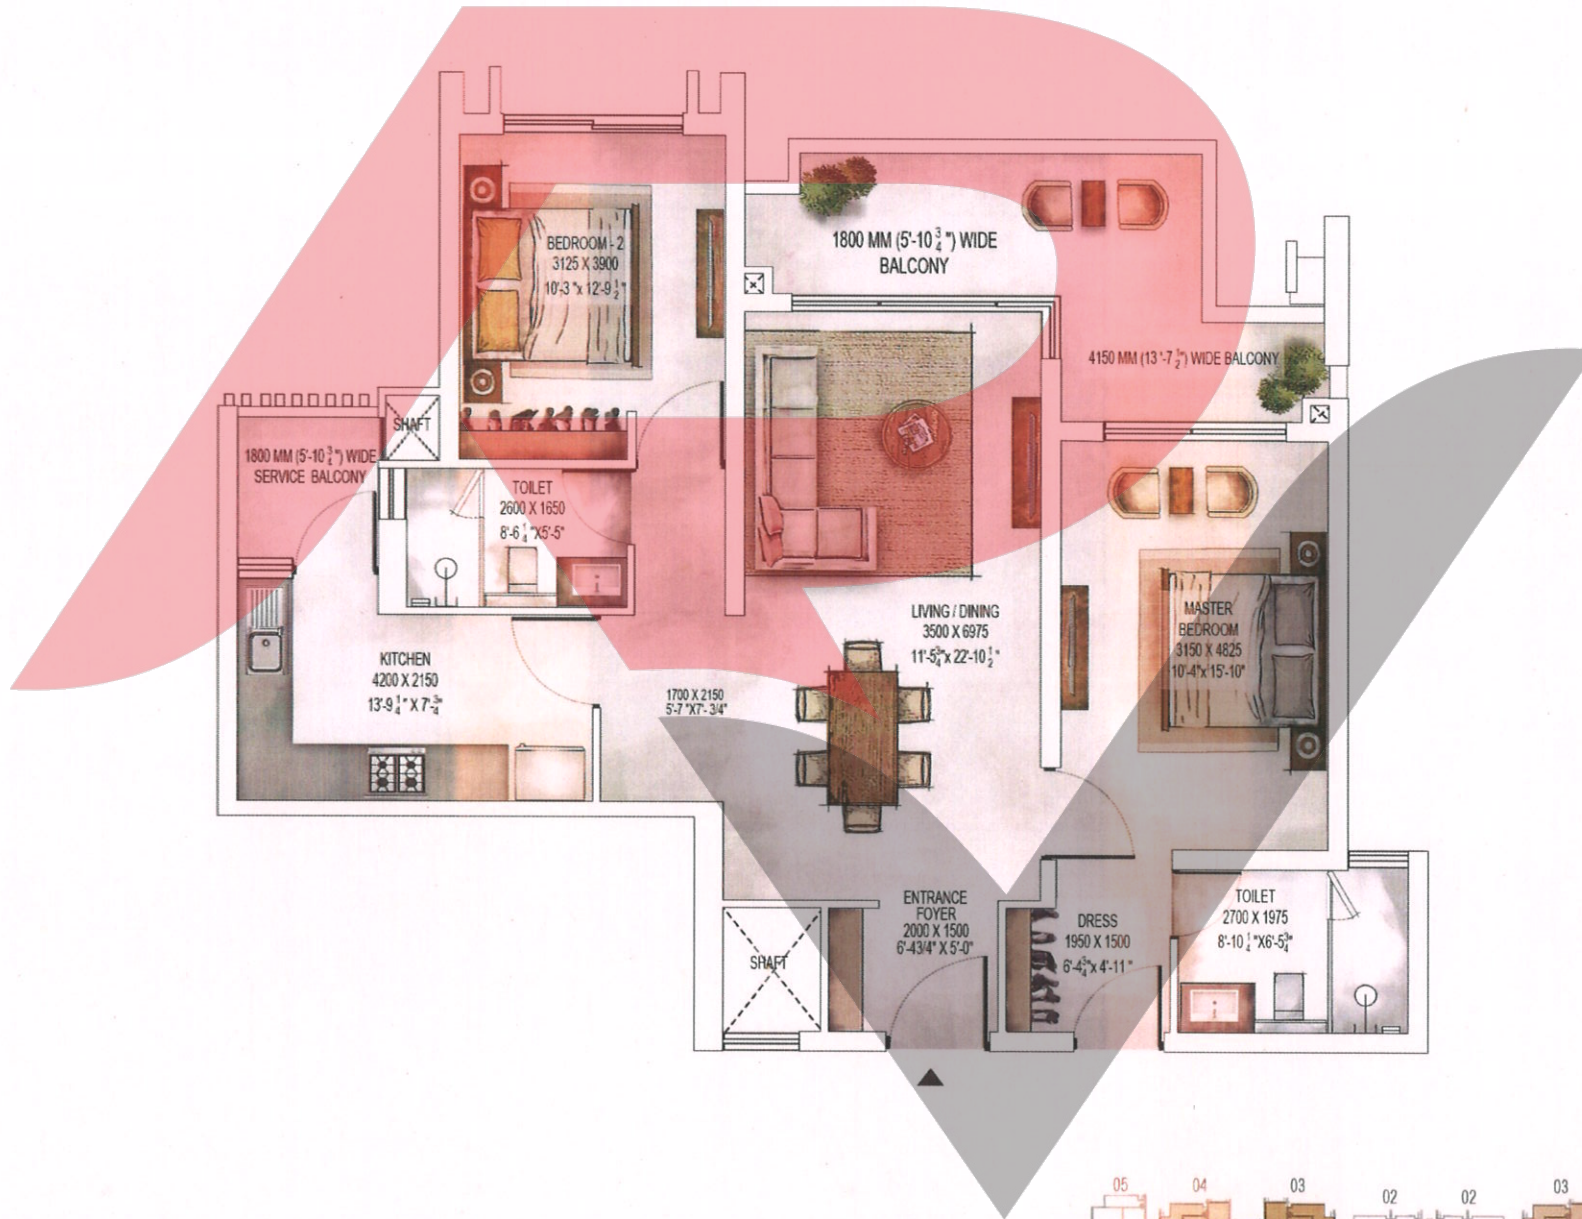

LEGEND	
A.	Kid's Pool
B.	Kids Play Area
C.	Kid's Water Park
D.	Kid's Stream
E.	Amphitheatre
F.	Religious Building & Meditation Hall
G.	Changing Room & Pool Bar
H.	Main Pool
I.	Outdoor Gazebos
J.	Crèche

WATERFALL RESIDENCES

WATERFALL SUITES

WATERFALL SUITES II

THE CASCADES CLUB

UNIT - 3LDK+SERVANT-A		
CARPET AREA	137.93 sqm	1485 sq.ft
EXCLUSIVE AREA	200.39 sqm	2157 sq.ft
SALEABLE AREA	250.84 sqm	2700 sq.ft

UNIT - 2LDK		
CARPET AREA	120.82 sqm	1301 sq.ft
EXCLUSIVE AREA	173.57 sqm	1868 sq.ft
SALEABLE AREA	219.67 sqm	2365 sq.ft

UNIT - 2LDK+Study-A		
CARPET AREA	98.34 sqm	1059 sq.ft
EXCLUSIVE AREA	137.85 sqm	1484 sq.ft
SALEABLE AREA	178.80 sqm	1925 sq.ft

UNIT - 2LDK-A		
CARPET AREA	88.89 sqm	957 sq.ft
EXCLUSIVE AREA	116.19 sqm	1251 sq.ft
SALEABLE AREA	161.62 sqm	1740 sq.ft

UNIT - 2LDK-B		
CARPET AREA	88.89 sqm	957 sq.ft
EXCLUSIVE AREA	116.19 sqm	1251 sq.ft
SALEABLE AREA	161.62 sqm	1740 sq.ft