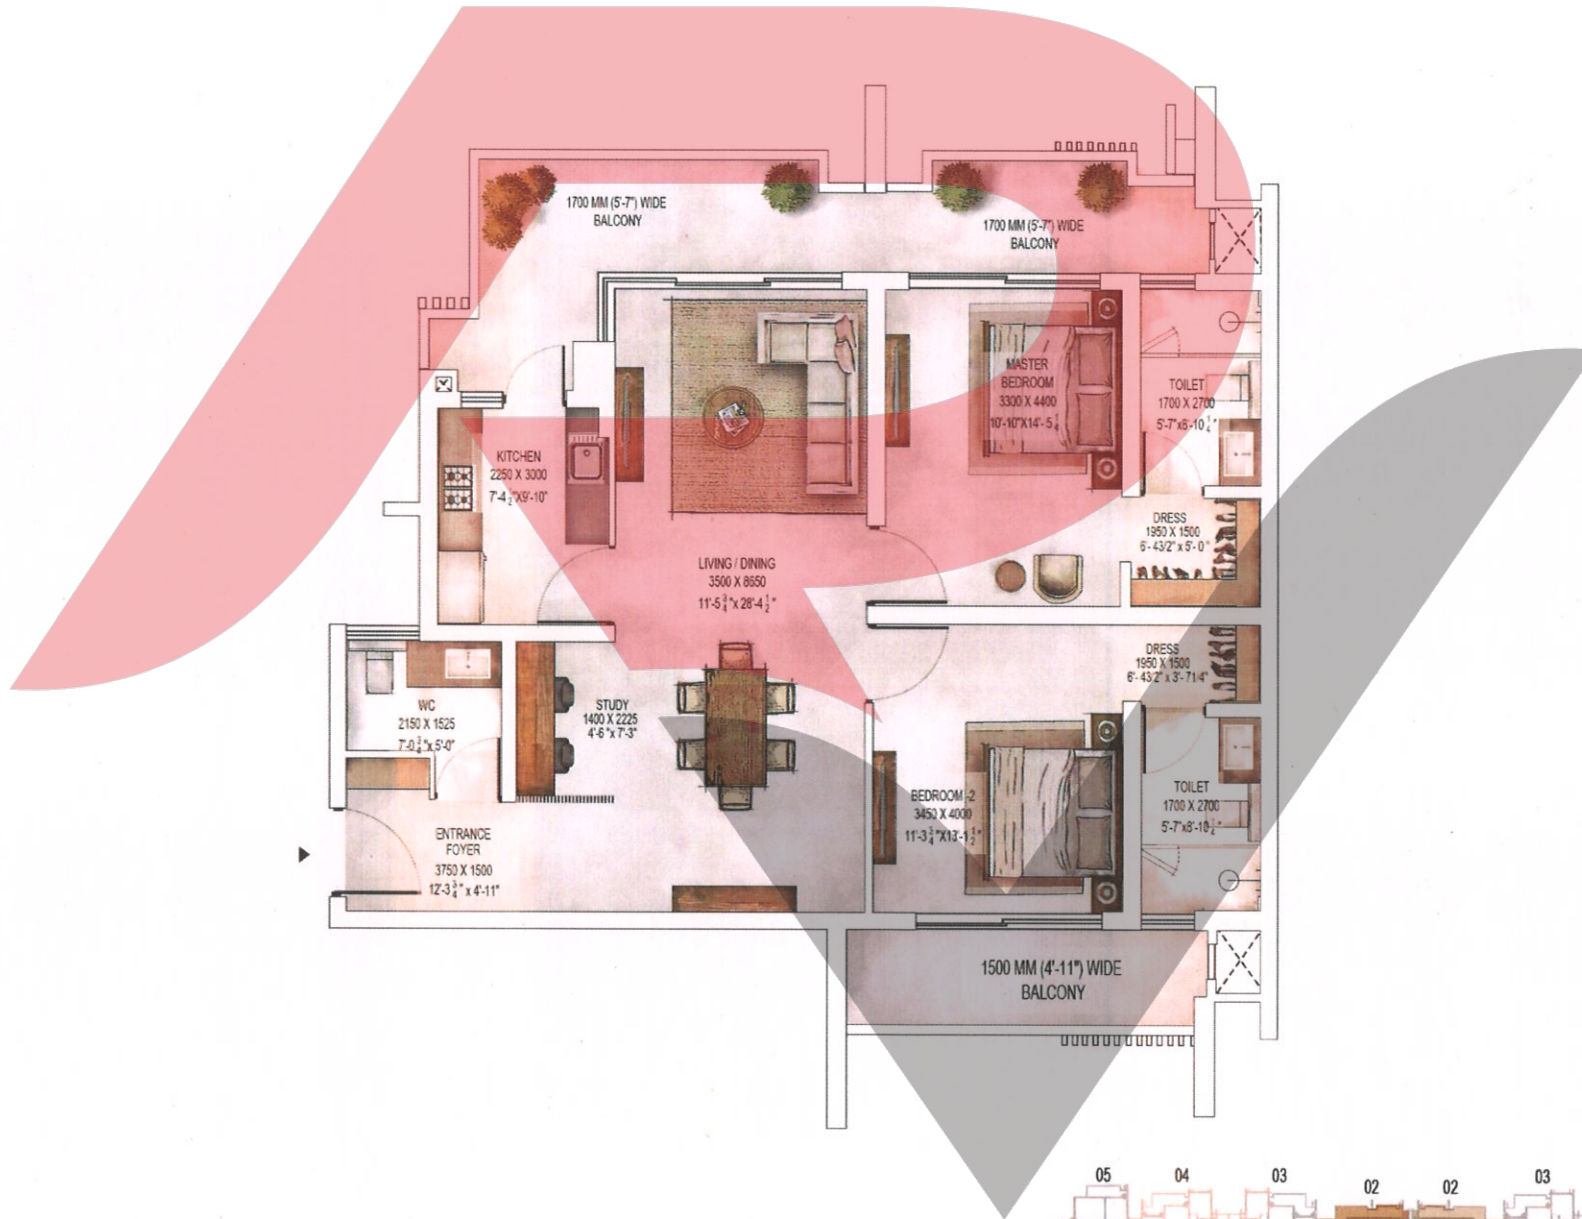

WATERFALL RESIDENCES

WATERFALL SUITES

WATERFALL SUITES II

THE CASCADES CLUB

UNIT - 3LDK+SERVANT-A		
CARPET AREA	137.93 sqm	1485 sq.ft
EXCLUSIVE AREA	200.39 sqm	2157 sq.ft
SALEABLE AREA	250.84 sqm	2700 sq.ft

UNIT - 2LDK		
CARPET AREA	120.82 sqm	1301 sq.ft
EXCLUSIVE AREA	173.57 sqm	1868 sq.ft
SALEABLE AREA	219.67 sqm	2365 sq.ft

UNIT - 2LDK+Study-A		
CARPET AREA	98.34 sqm	1059 sq.ft
EXCLUSIVE AREA	137.85 sqm	1484 sq.ft
SALEABLE AREA	178.80 sqm	1925 sq.ft

UNIT - 2LDK-A		
CARPET AREA	88.89 sqm	957 sq.ft
EXCLUSIVE AREA	116.19 sqm	1251 sq.ft
SALEABLE AREA	161.62 sqm	1740 sq.ft

UNIT - 2LDK-B		
CARPET AREA	88.89 sqm	957 sq.ft
EXCLUSIVE AREA	116.19 sqm	1251 sq.ft
SALEABLE AREA	161.62 sqm	1740 sq.ft