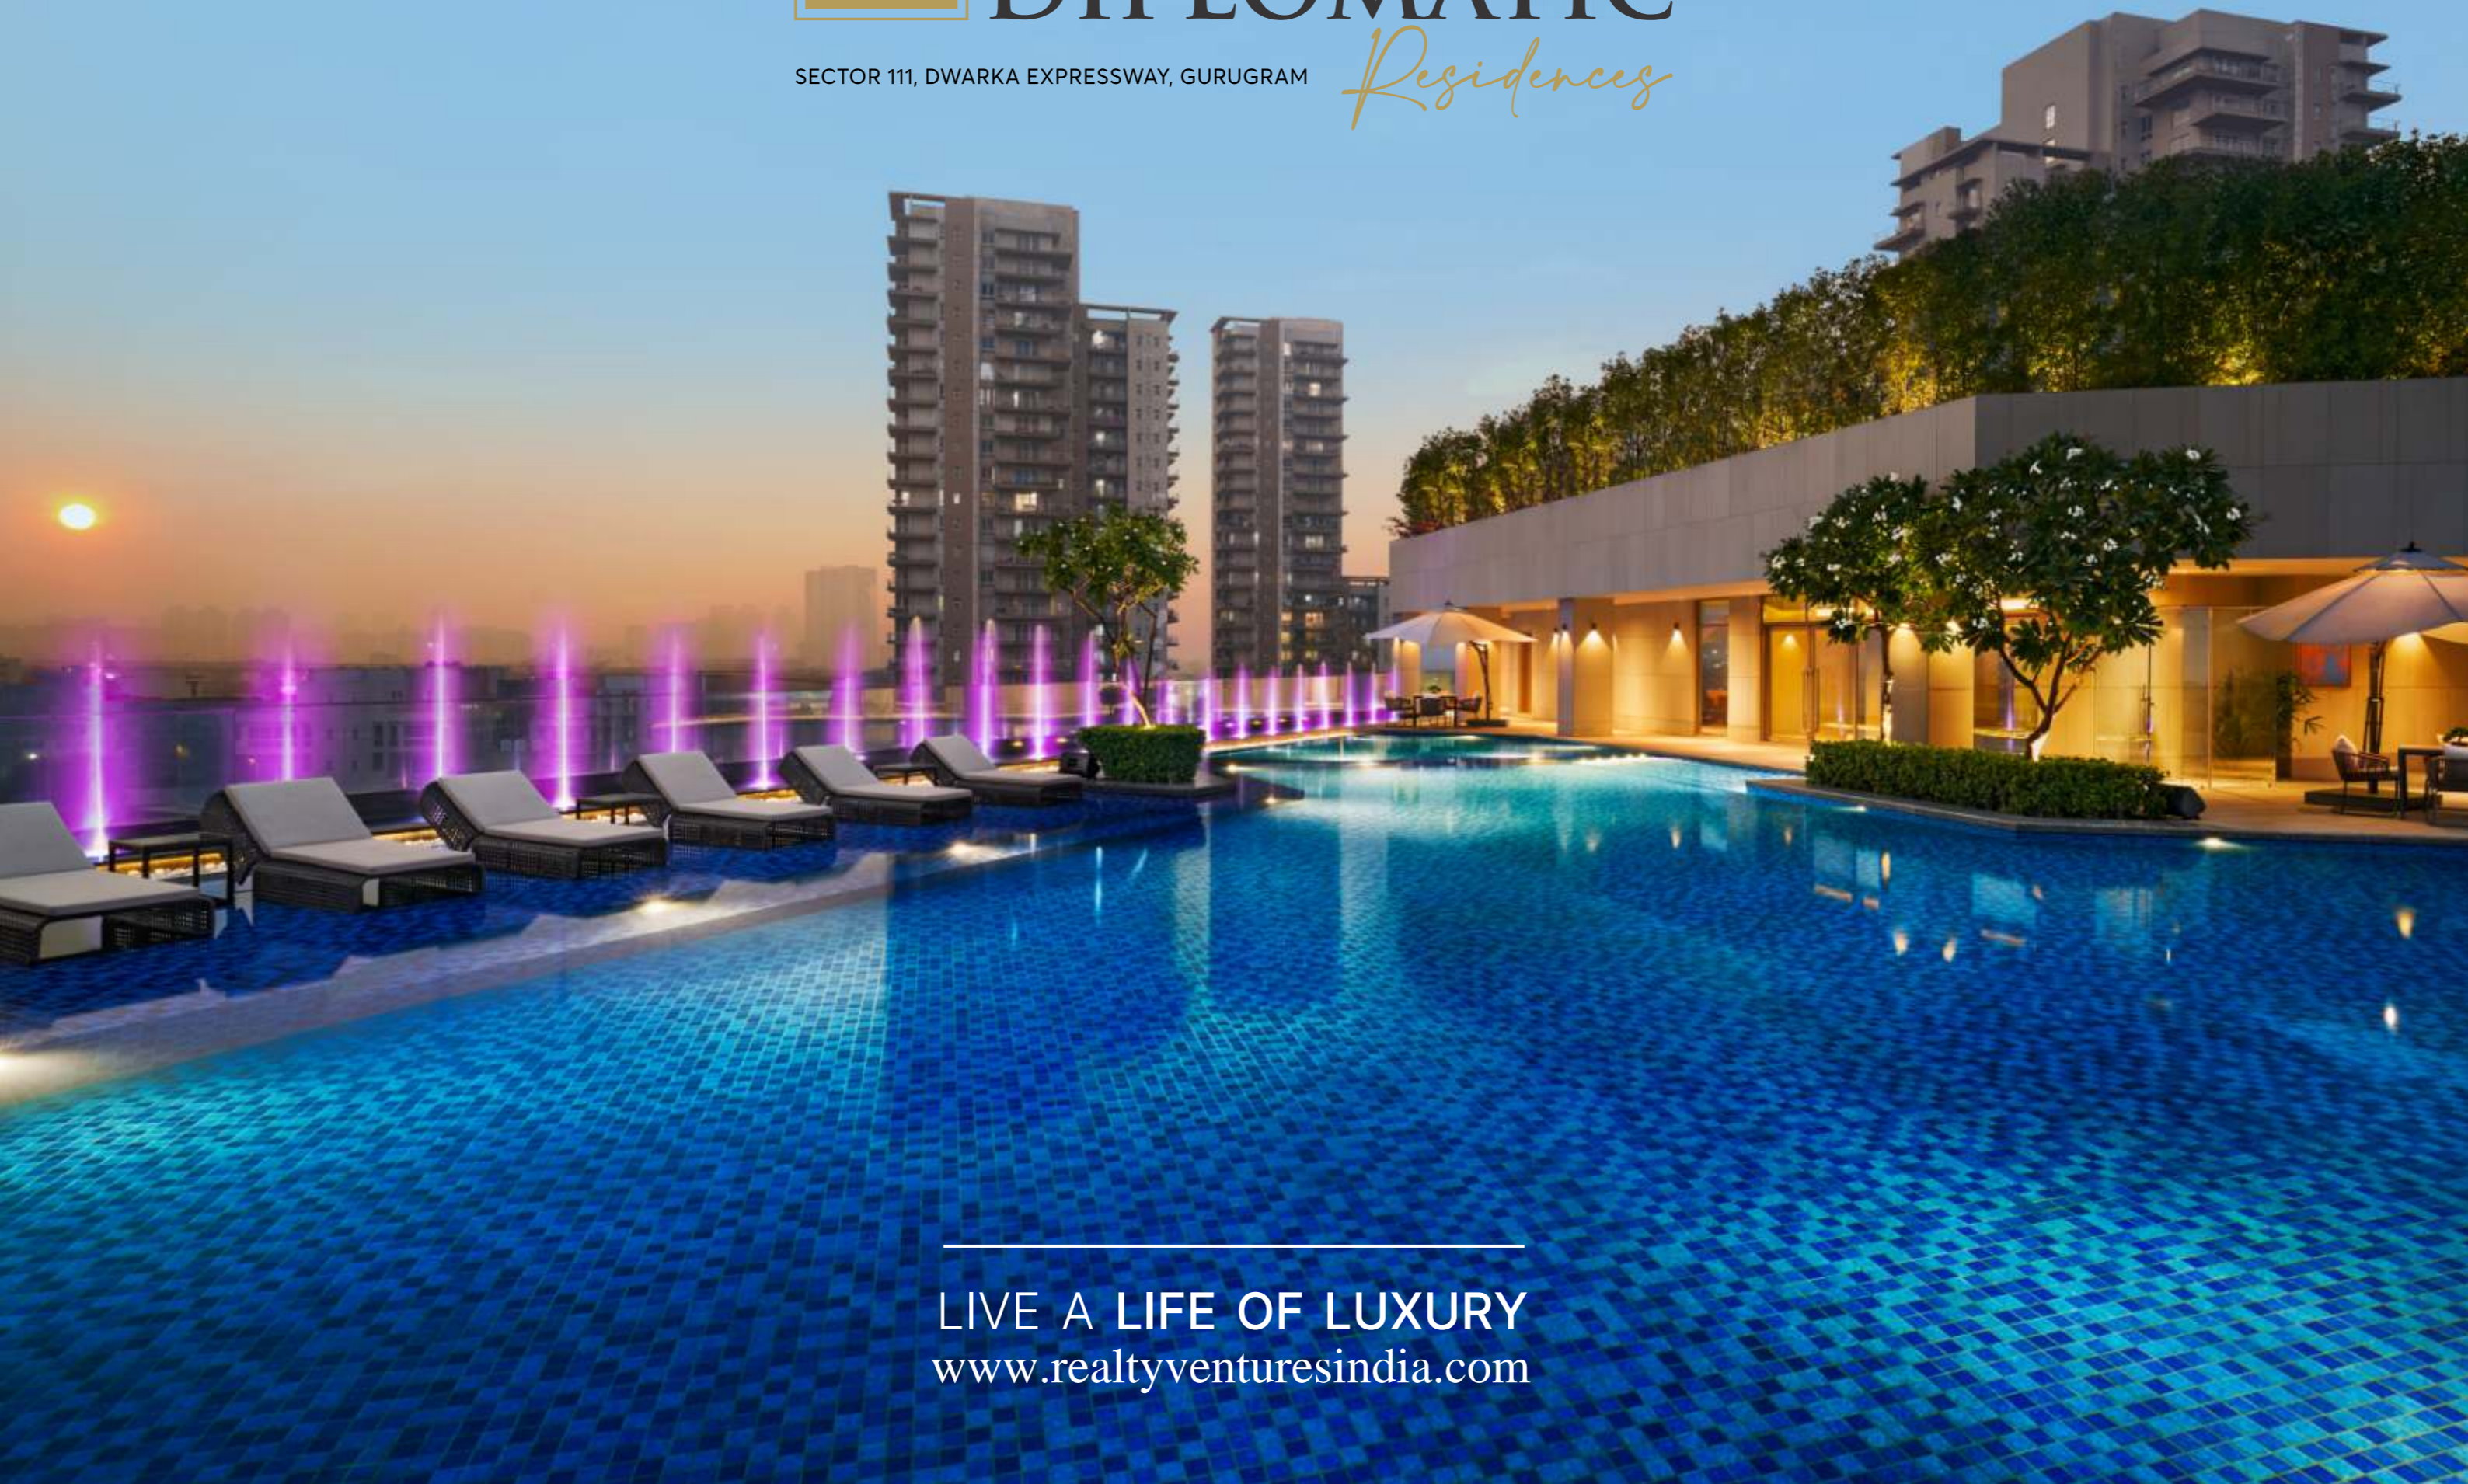

ROOF-TOP POOL
ACTUAL IMAGE

HRERA REGN. NO. 14 OF 2024
RC/REP/HARERA/GGM/787/519/2024 DT. 19.2.2024
WWW.HARYANARERA.GOV.IN

PURI DIPLOMATIC

SECTOR 111, DWARKA EXPRESSWAY, GURUGRAM

Residences

LIVE A LIFE OF LUXURY
www.realtyventuresindia.com