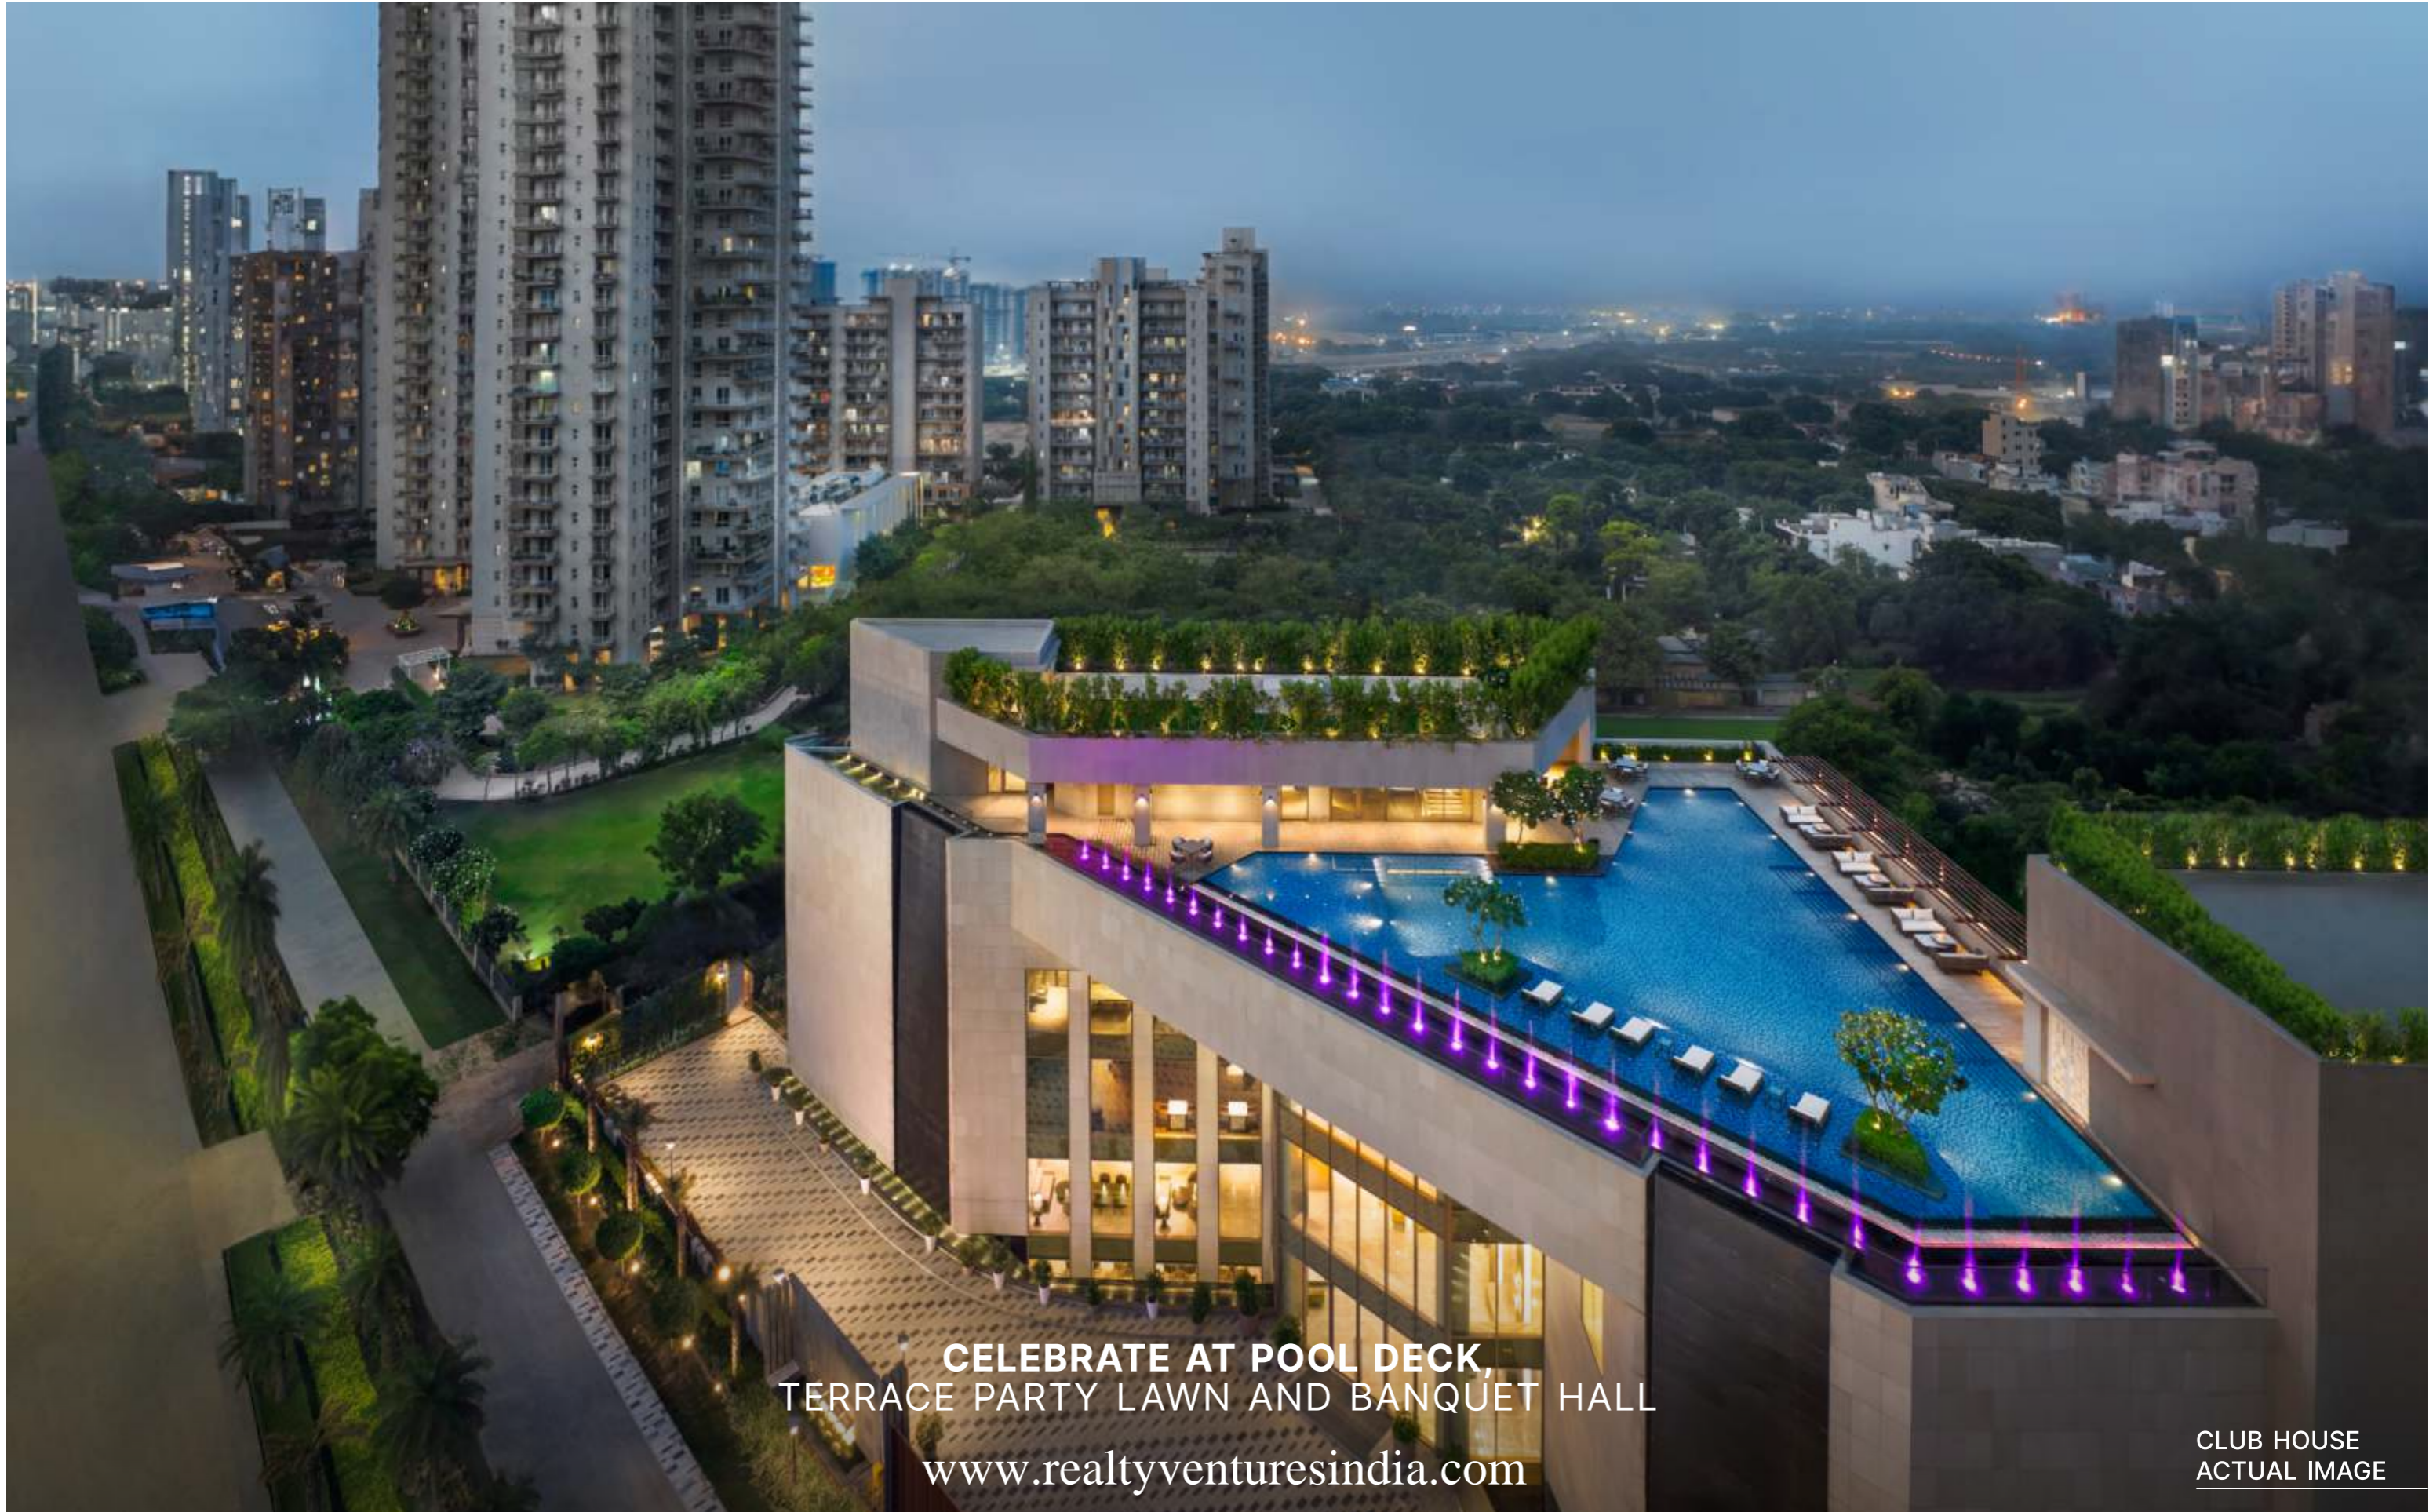

ROOF-TOP POOL
ACTUAL IMAGE

The Amenities

**LUXURY OF TWO SWIMMING POOLS:
ROOF-TOP AND AN ALL-WEATHER INDOOR
SWIMMING POOL IN THE STILT AREA**

ROOF-TOP POOL
ACTUAL IMAGE

The Amenities

**CELEBRATE AT POOL DECK,
TERRACE PARTY LAWN AND BANQUET HALL**