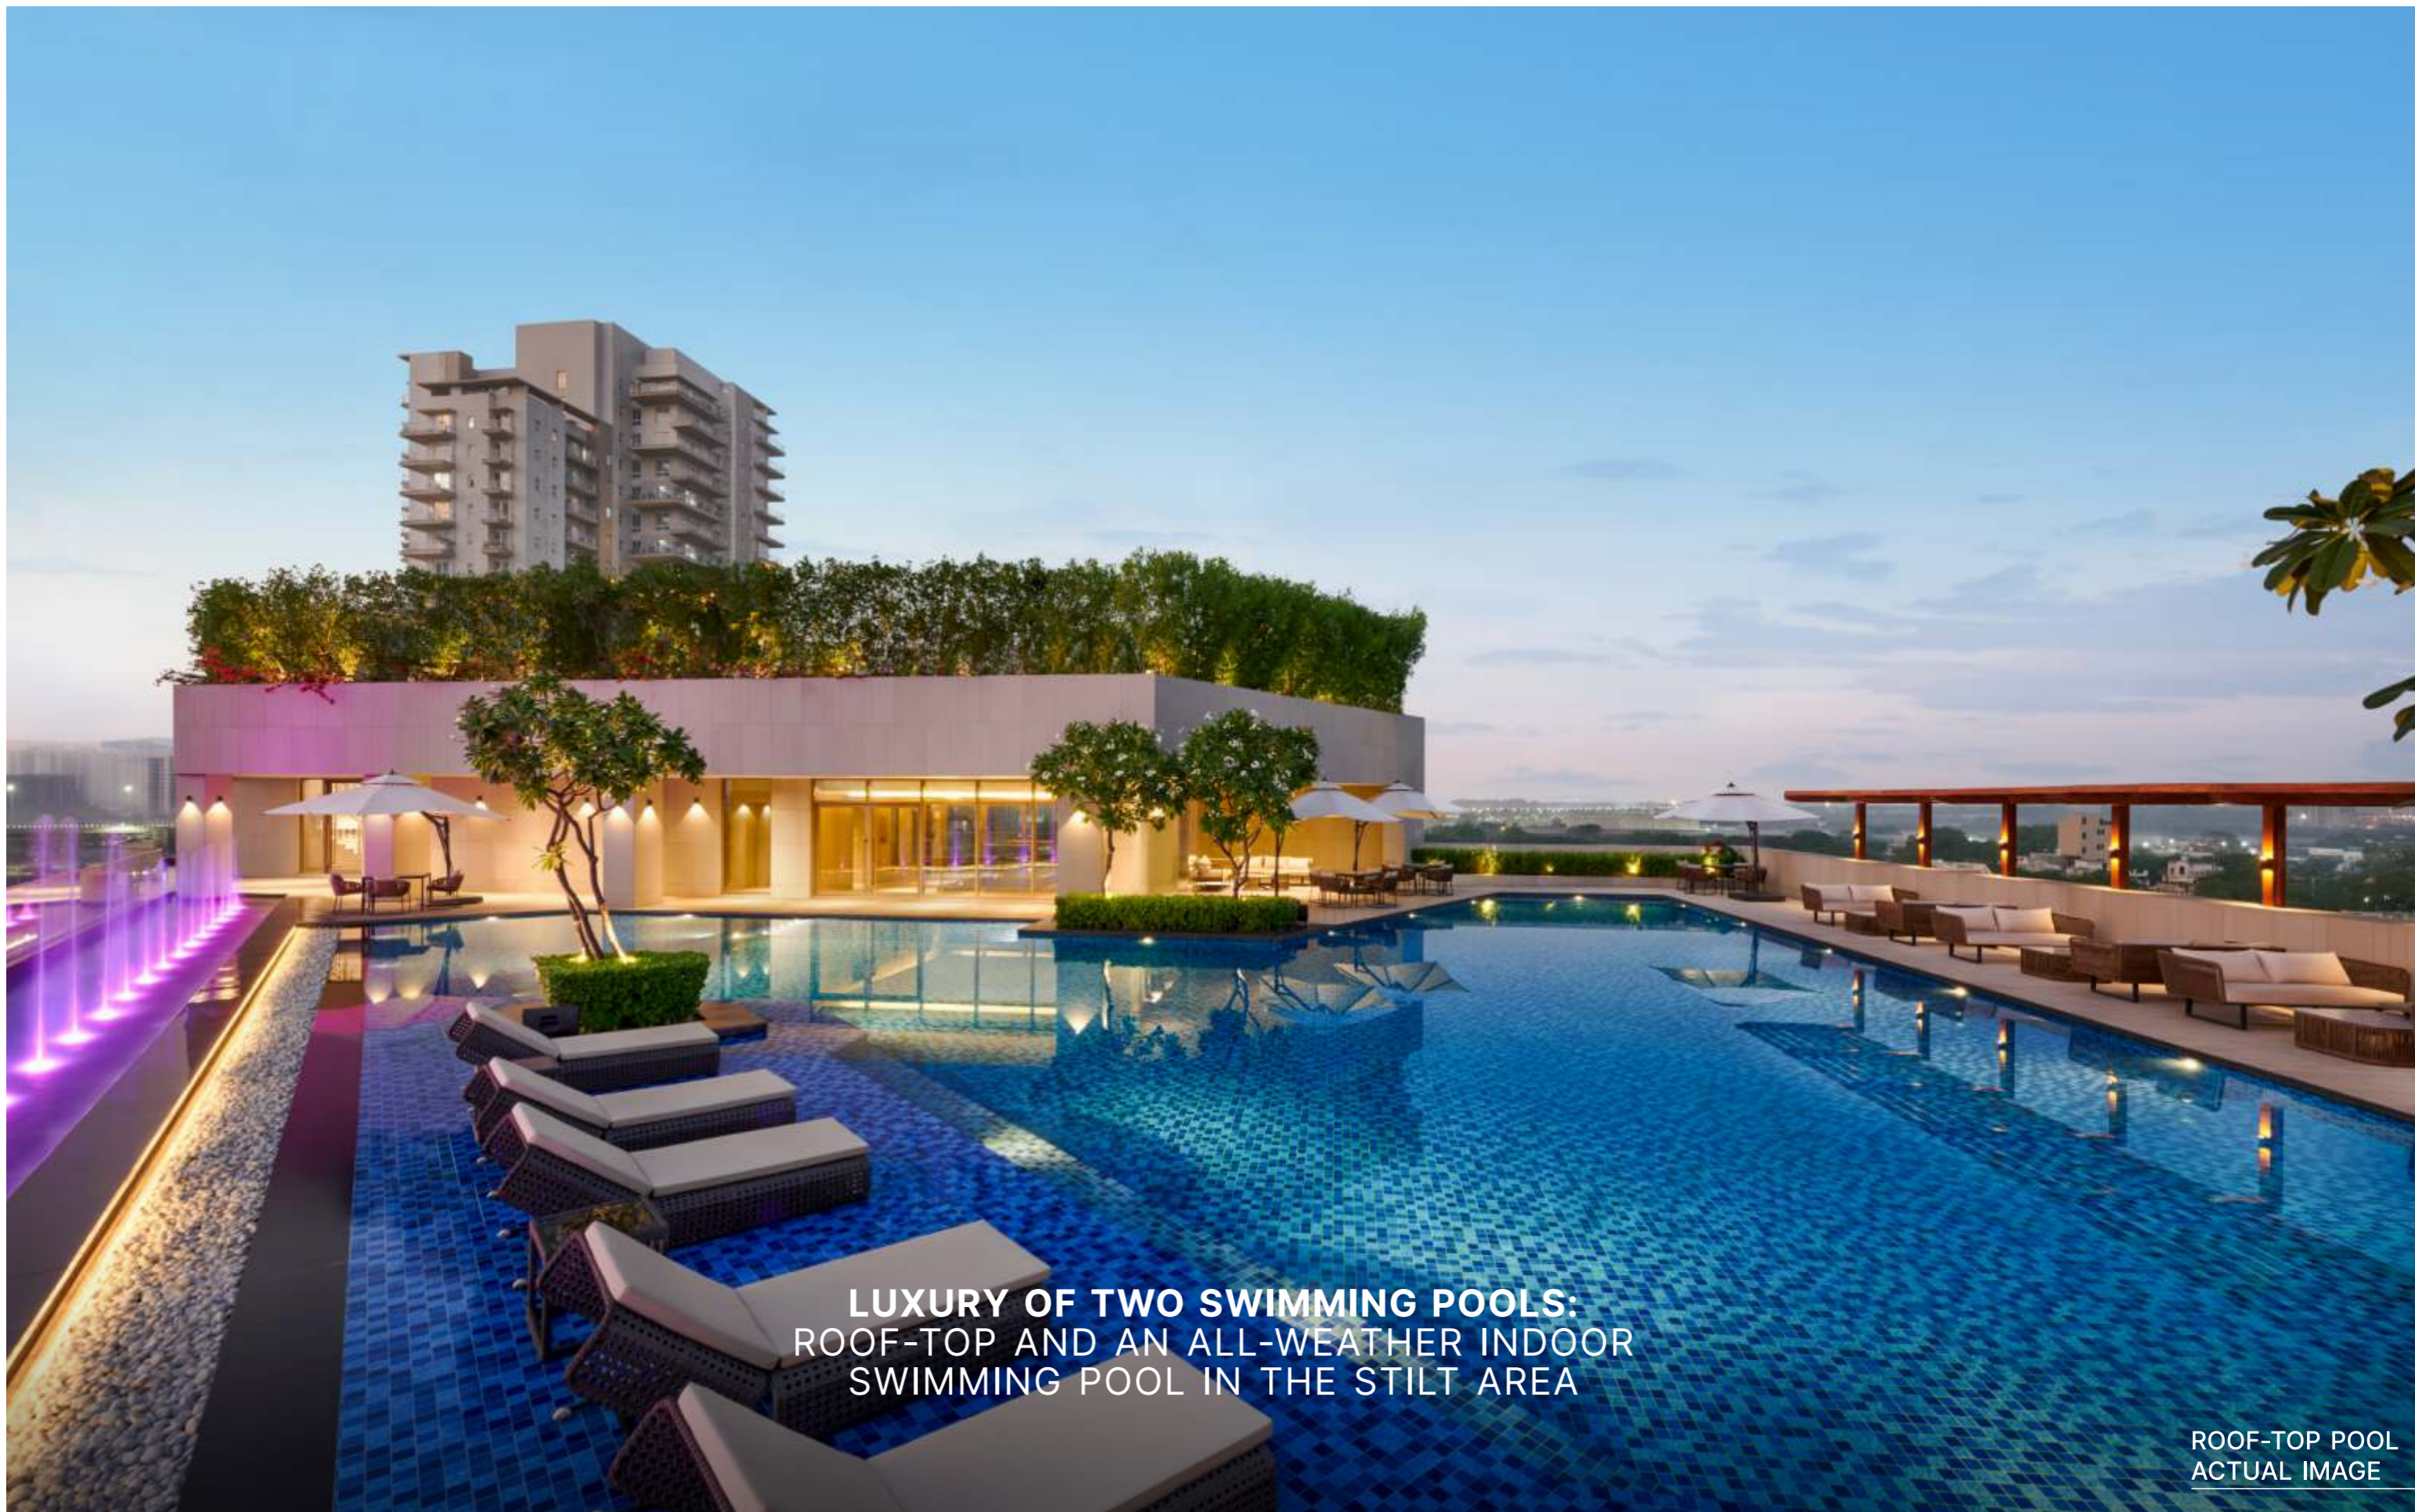

ROOF-TOP POOL
ACTUAL IMAGE

The Amenities

**LUXURY OF TWO SWIMMING POOLS:
ROOF-TOP AND AN ALL-WEATHER INDOOR
SWIMMING POOL IN THE STILT AREA**

ROOF-TOP POOL
ACTUAL IMAGE

The Amenities

**CELEBRATE AT POOL DECK,
TERRACE PARTY LAWN AND BANQUET HALL**