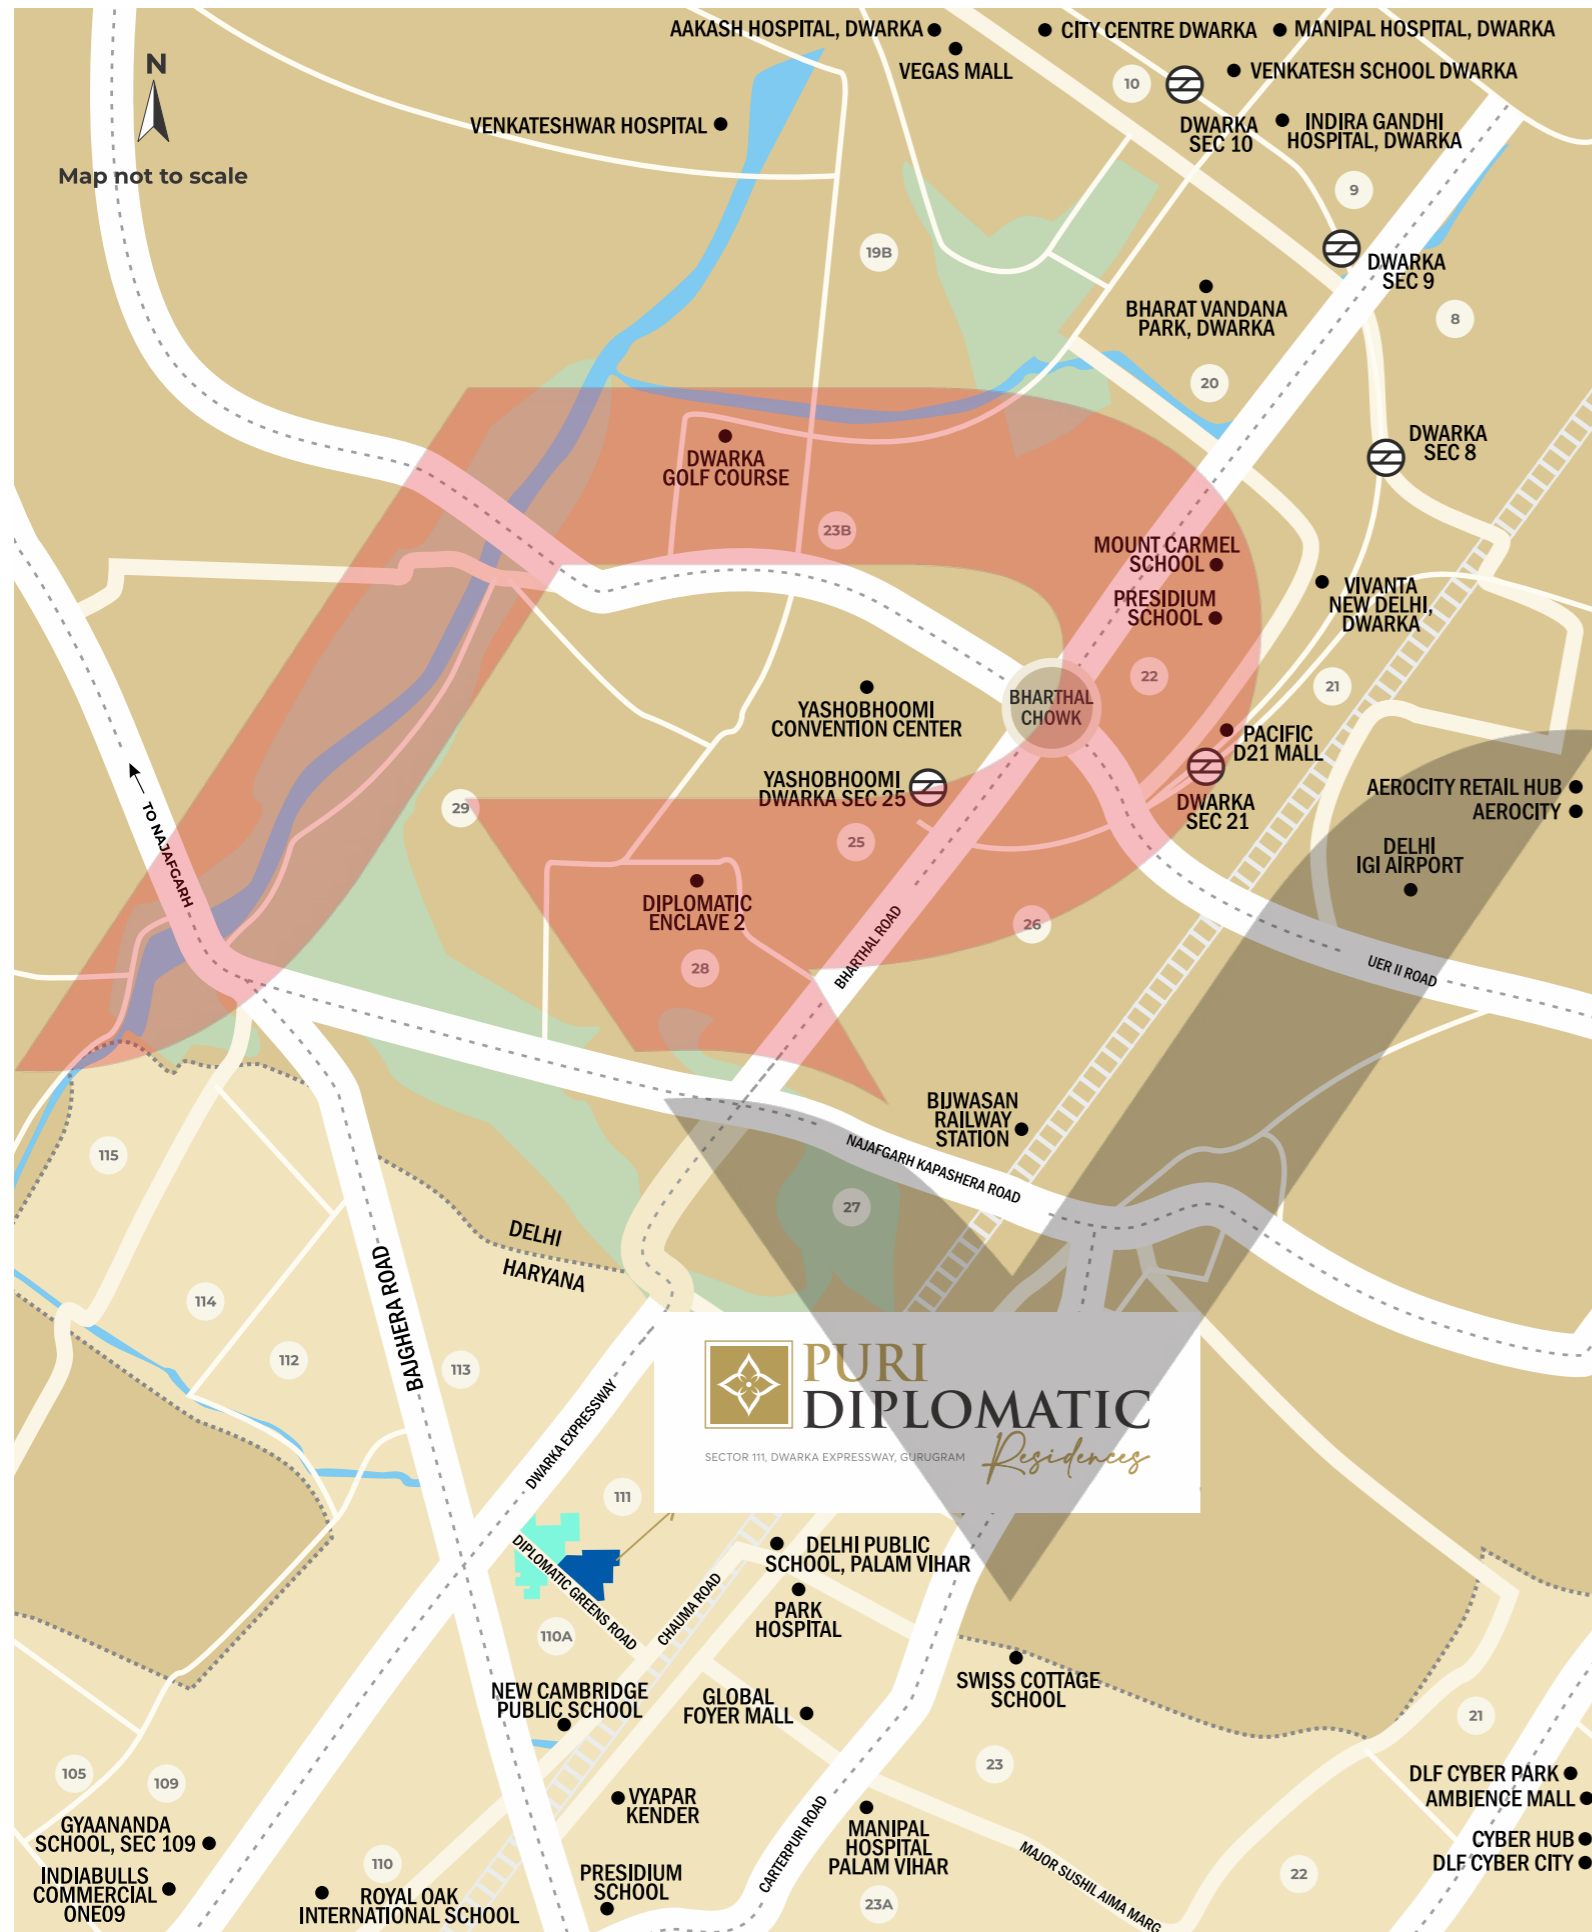

Residences

Source: Puri Media

The Location

**LIVE IN GURUGRAM
AND ENJOY DELHI**

MAGNIFICENT RESIDENCES LOCATED IN SECTOR 111,
THE 1ST SECTOR OF DWARKA EXPRESSWAY ON
DELHI-GURUGRAM BORDER

The Location

DWARKA EXPRESSWAY IS POISED TO EXPERIENCE UNPRECEDENTED GROWTH

The Location

DWARKA EXPRESSWAY APPROACHES COMPLETION

The Expressway is a key pivot of the Delhi decongestion plan

It is the first elevated urban expressway in India and will comprise of the longest (3.6 km) and the widest (8-lane) urban road tunnel in India

The project comprises of 4 levels: tunnels & underpasses, at grade roads, elevated flyover and, flyover above flyover

*as per media reports

The Location

KNOW YOUR NEIGHBOURHOOD

IMPORTANT LANDMARKS

IGI AIRPORT
YASHOBHOOMI CONVENTION CENTRE
DIPLOMATIC ENCLAVE 2
VEGAS MALL
PACIFIC D21 MALL
BHARAT VANDANA PARK
AEROCITY
DLF CYBER PARK
DLF CYBER CITY

SHOP AND DINE

AMBIENCE MALL
CYBER HUB
AEROCITY RETAIL HUB
CITY CENTER, DWARKA

REPUTED SCHOOLS

DELHI PUBLIC SCHOOL, SEC 103
GYAANANDA SCHOOL, SEC 109
ROYAL OAK INTERNATIONAL SCHOOL
DELHI PUBLIC SCHOOL, PALAM VIHAR
MOUNT CARMEL SCHOOL
PRESIDIUM SCHOOL
VENKATESH SCHOOL DWARKA