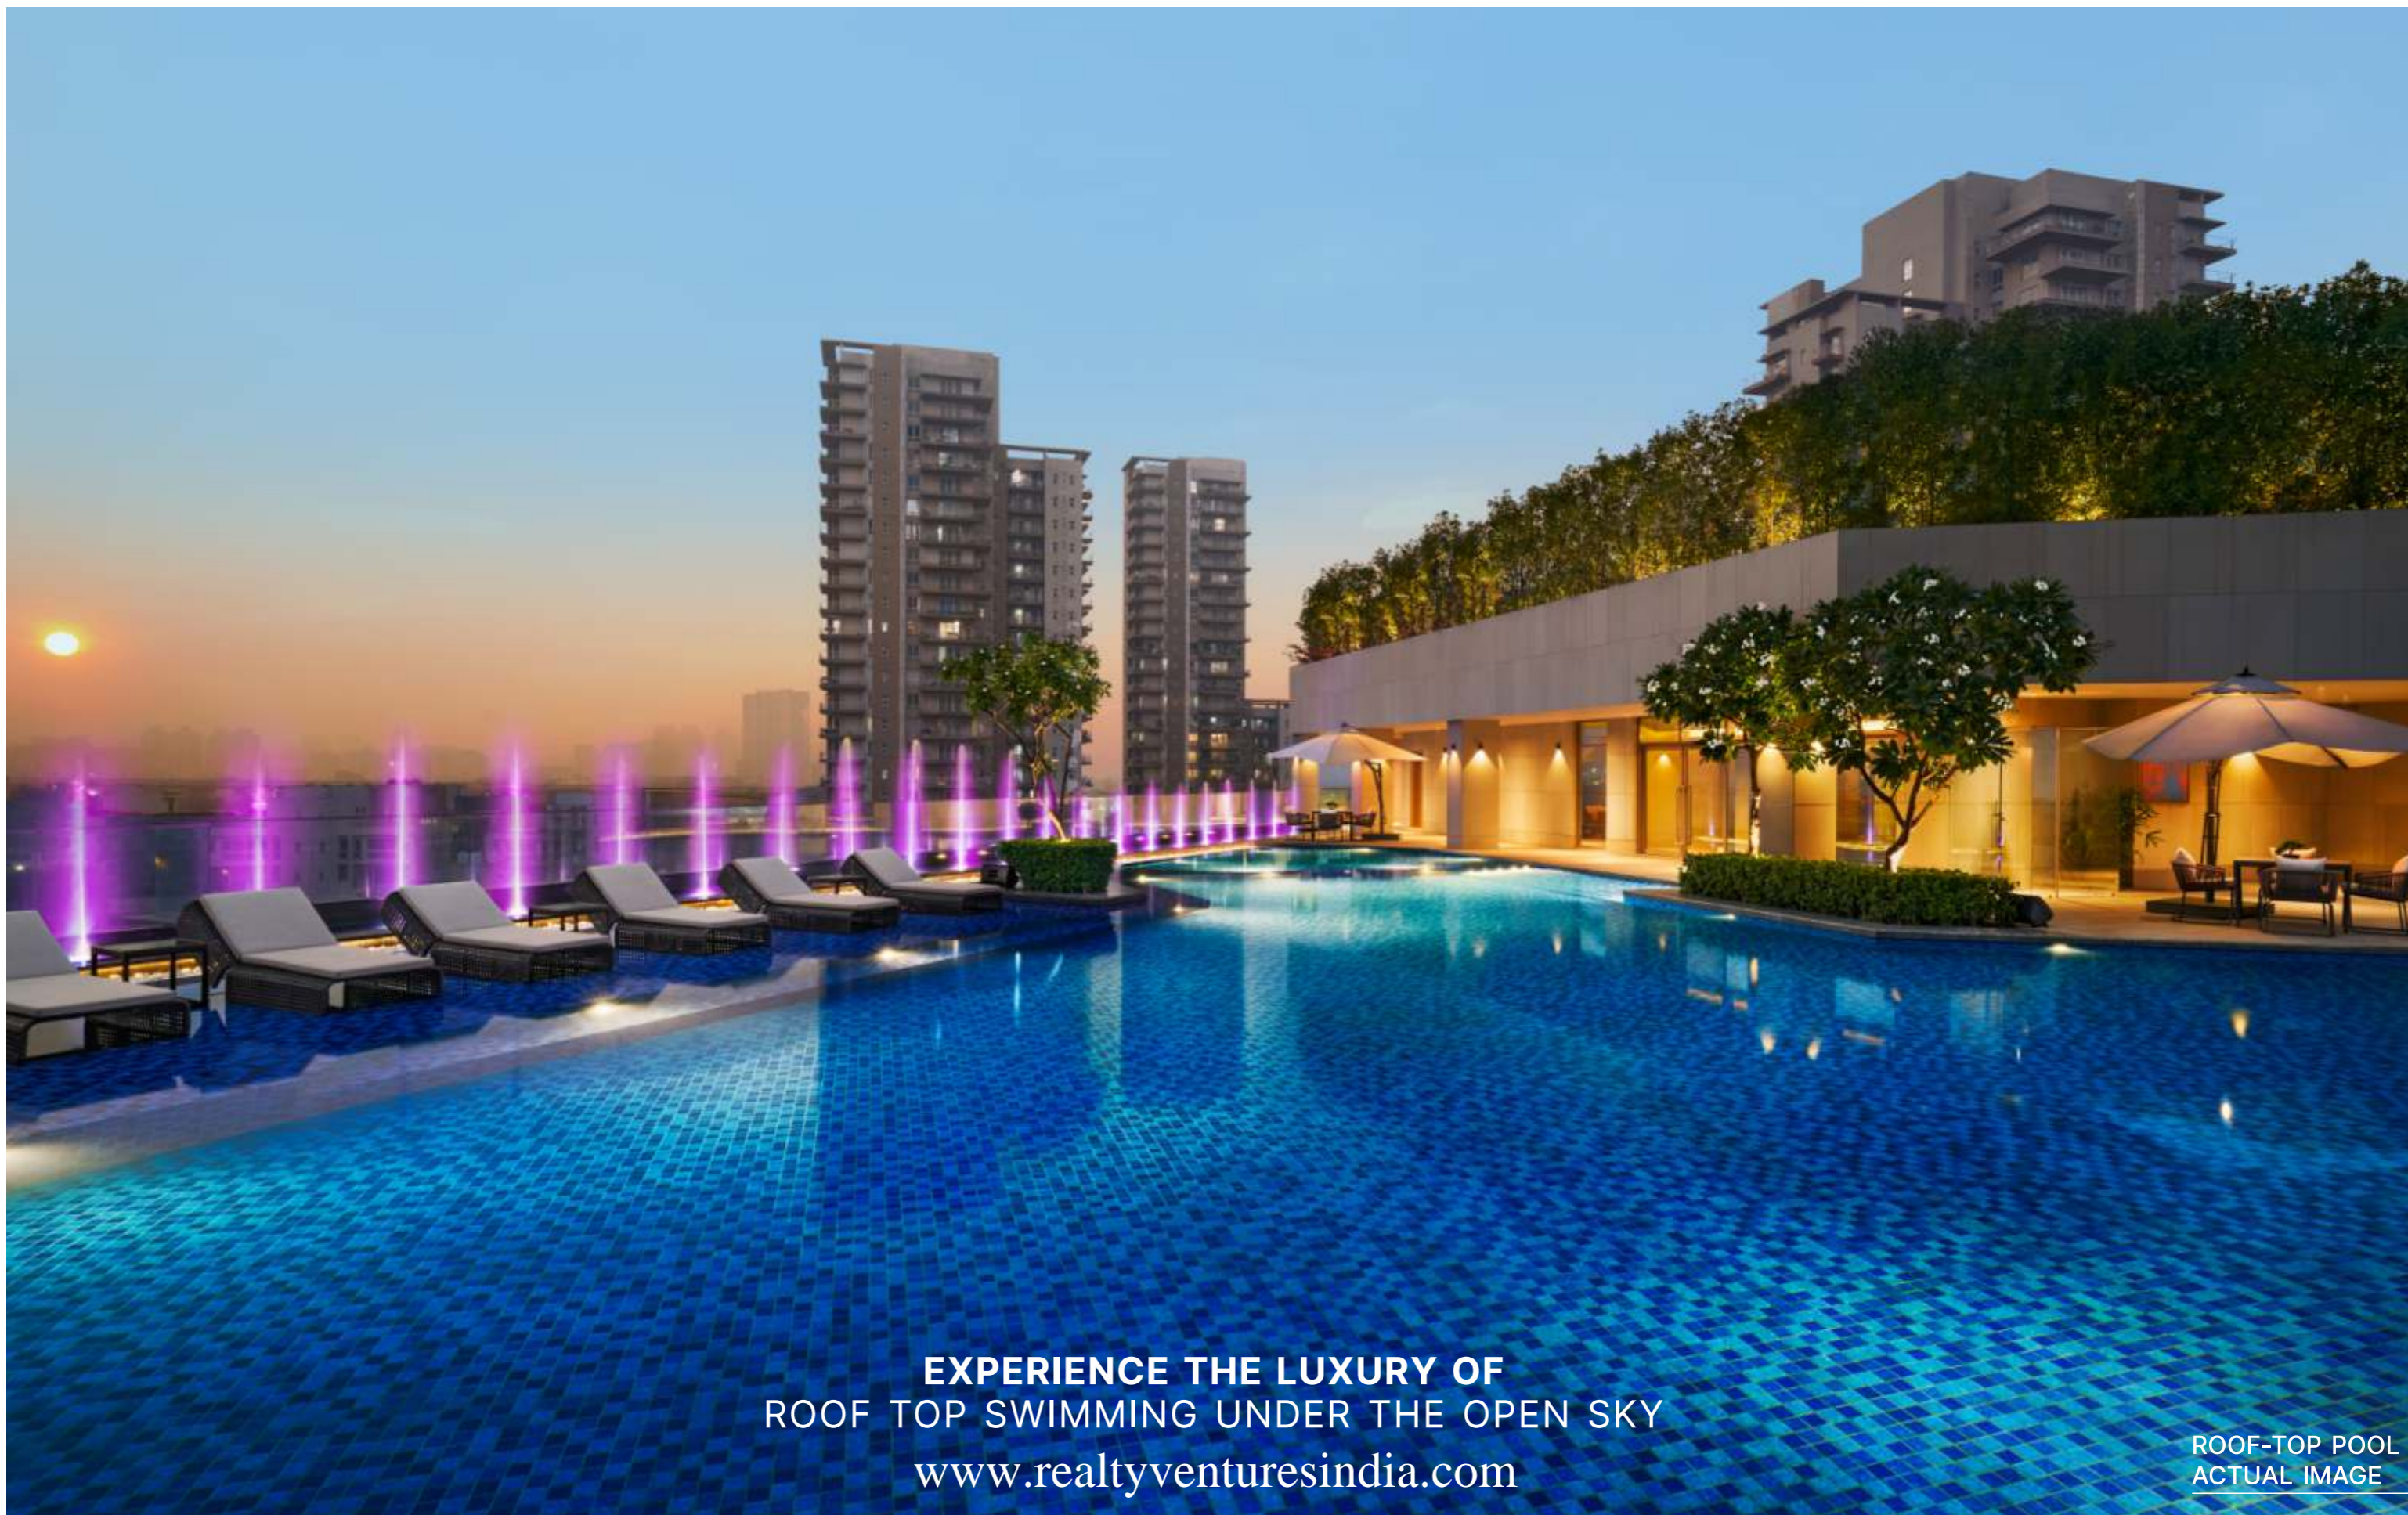

PURI DIPLOMATIC

SECTOR 111, DWARKA EXPRESSWAY, GURUGRAM

Residences

CLUB HOUSE ACTUAL IMAGE

**YOUR
CLUBHOUSE IS
FULLY OPERATIONAL
FOR YOU TO
EXPERIENCE ITS
GRANDEUR**

The Amenities

EXPERIENCE THE LUXURY OF
ROOF TOP SWIMMING UNDER THE OPEN SKY
www.realtyventuresindia.com