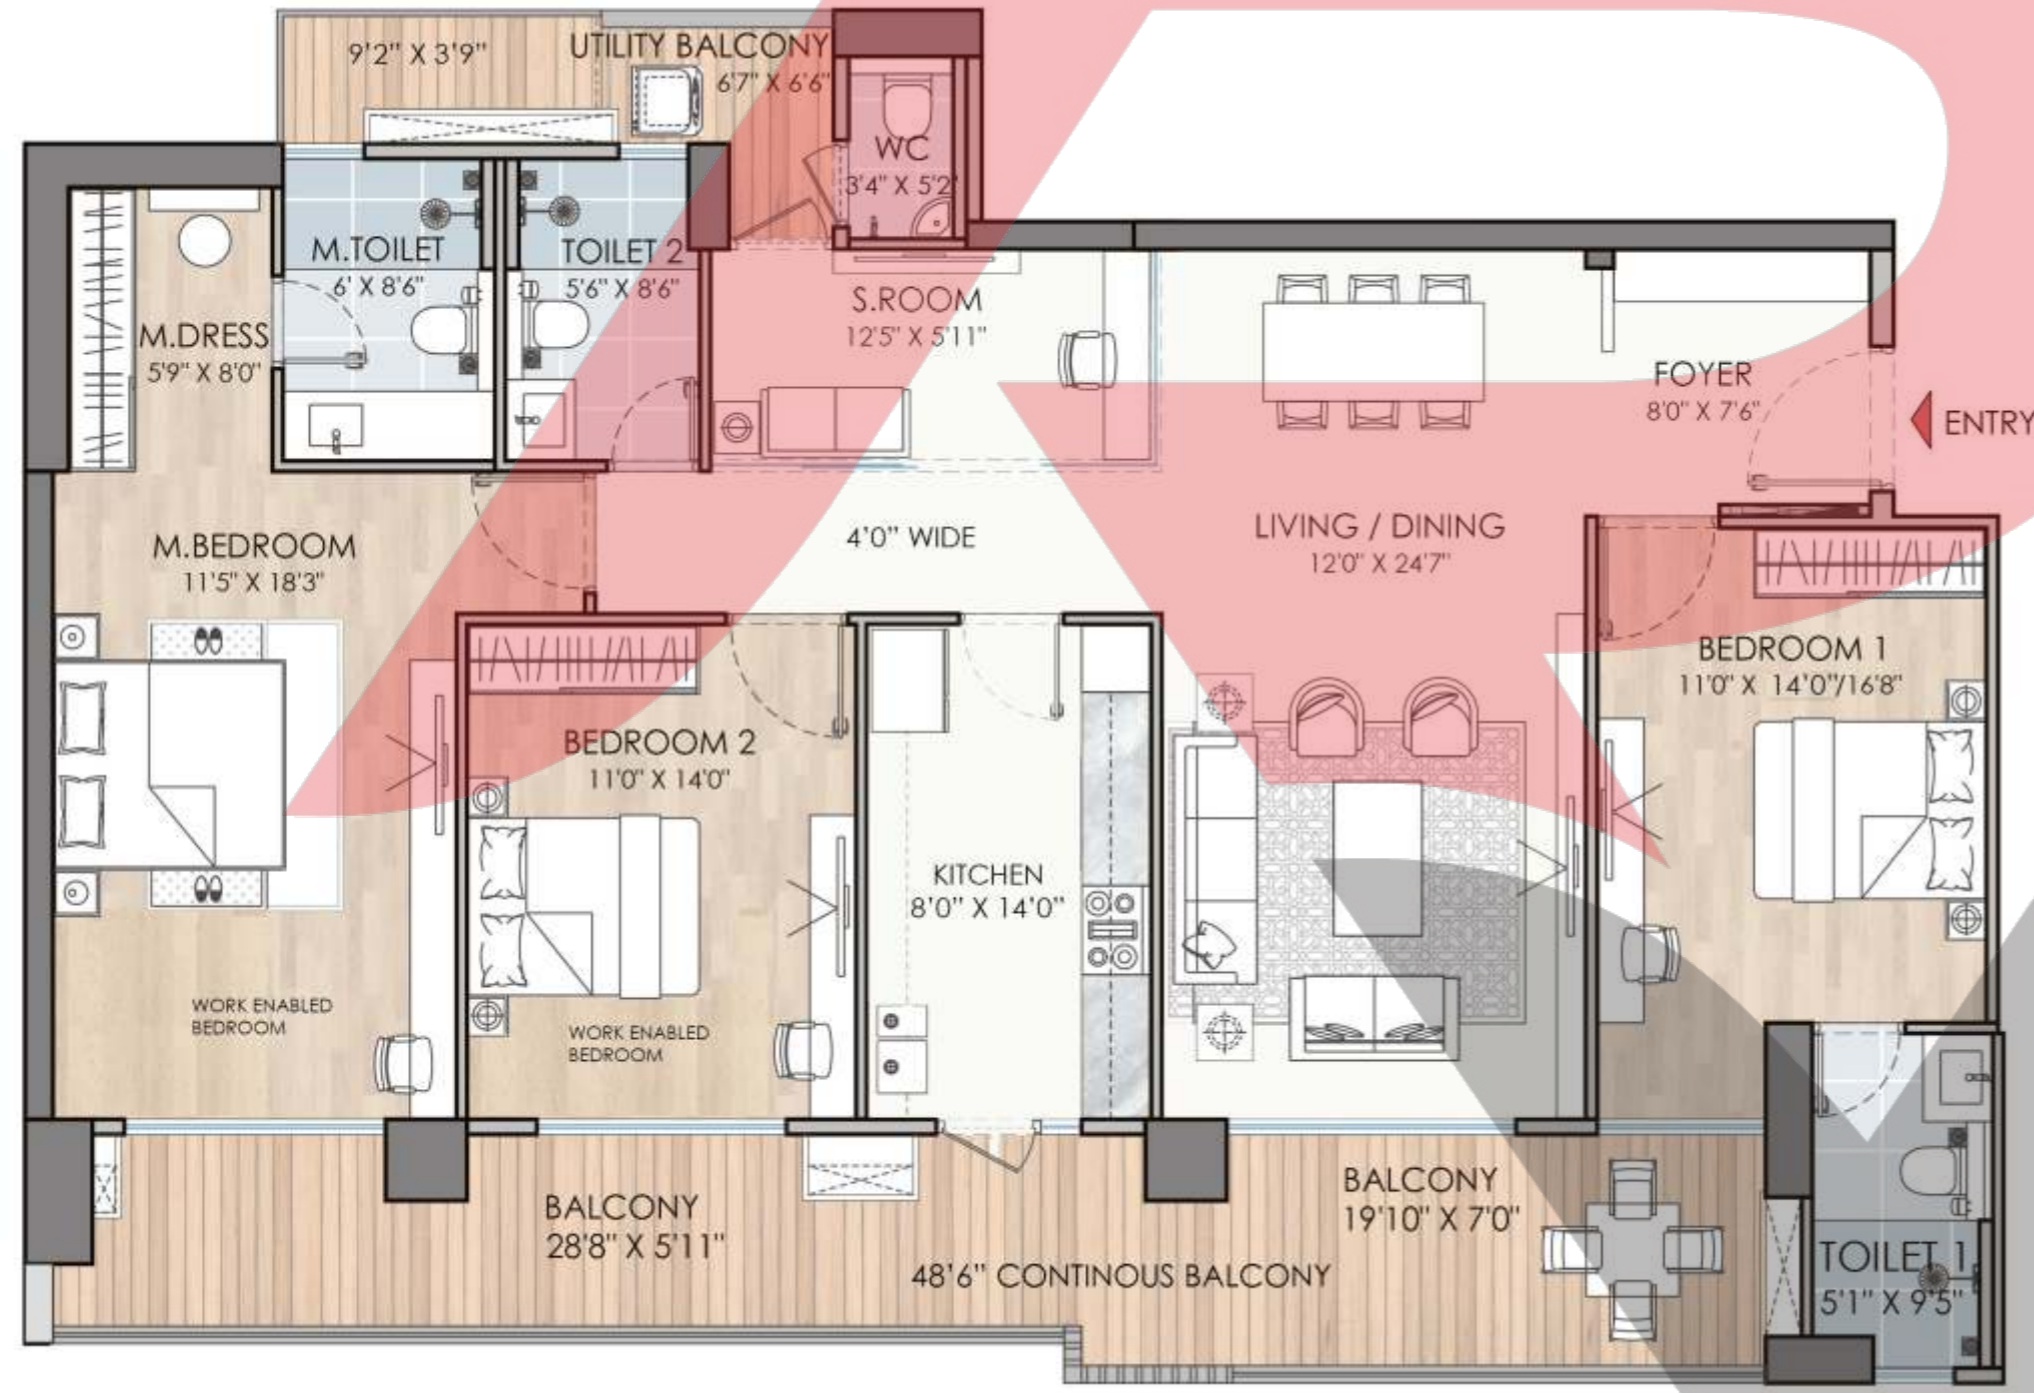

TYPE 3 - 3BHK+3T+S(L2)
UNIT - 4
2ND TO 32ND FLOOR

RERA CARPET AREA **130.53 SQ. M. (1405.02 SQ. FT.)**
BALCONY AREA **29.60 SQ. M. (318.61 SQ. FT.)**

1 SQ.M. = 10.764 SQ.FT.

TOWER B3