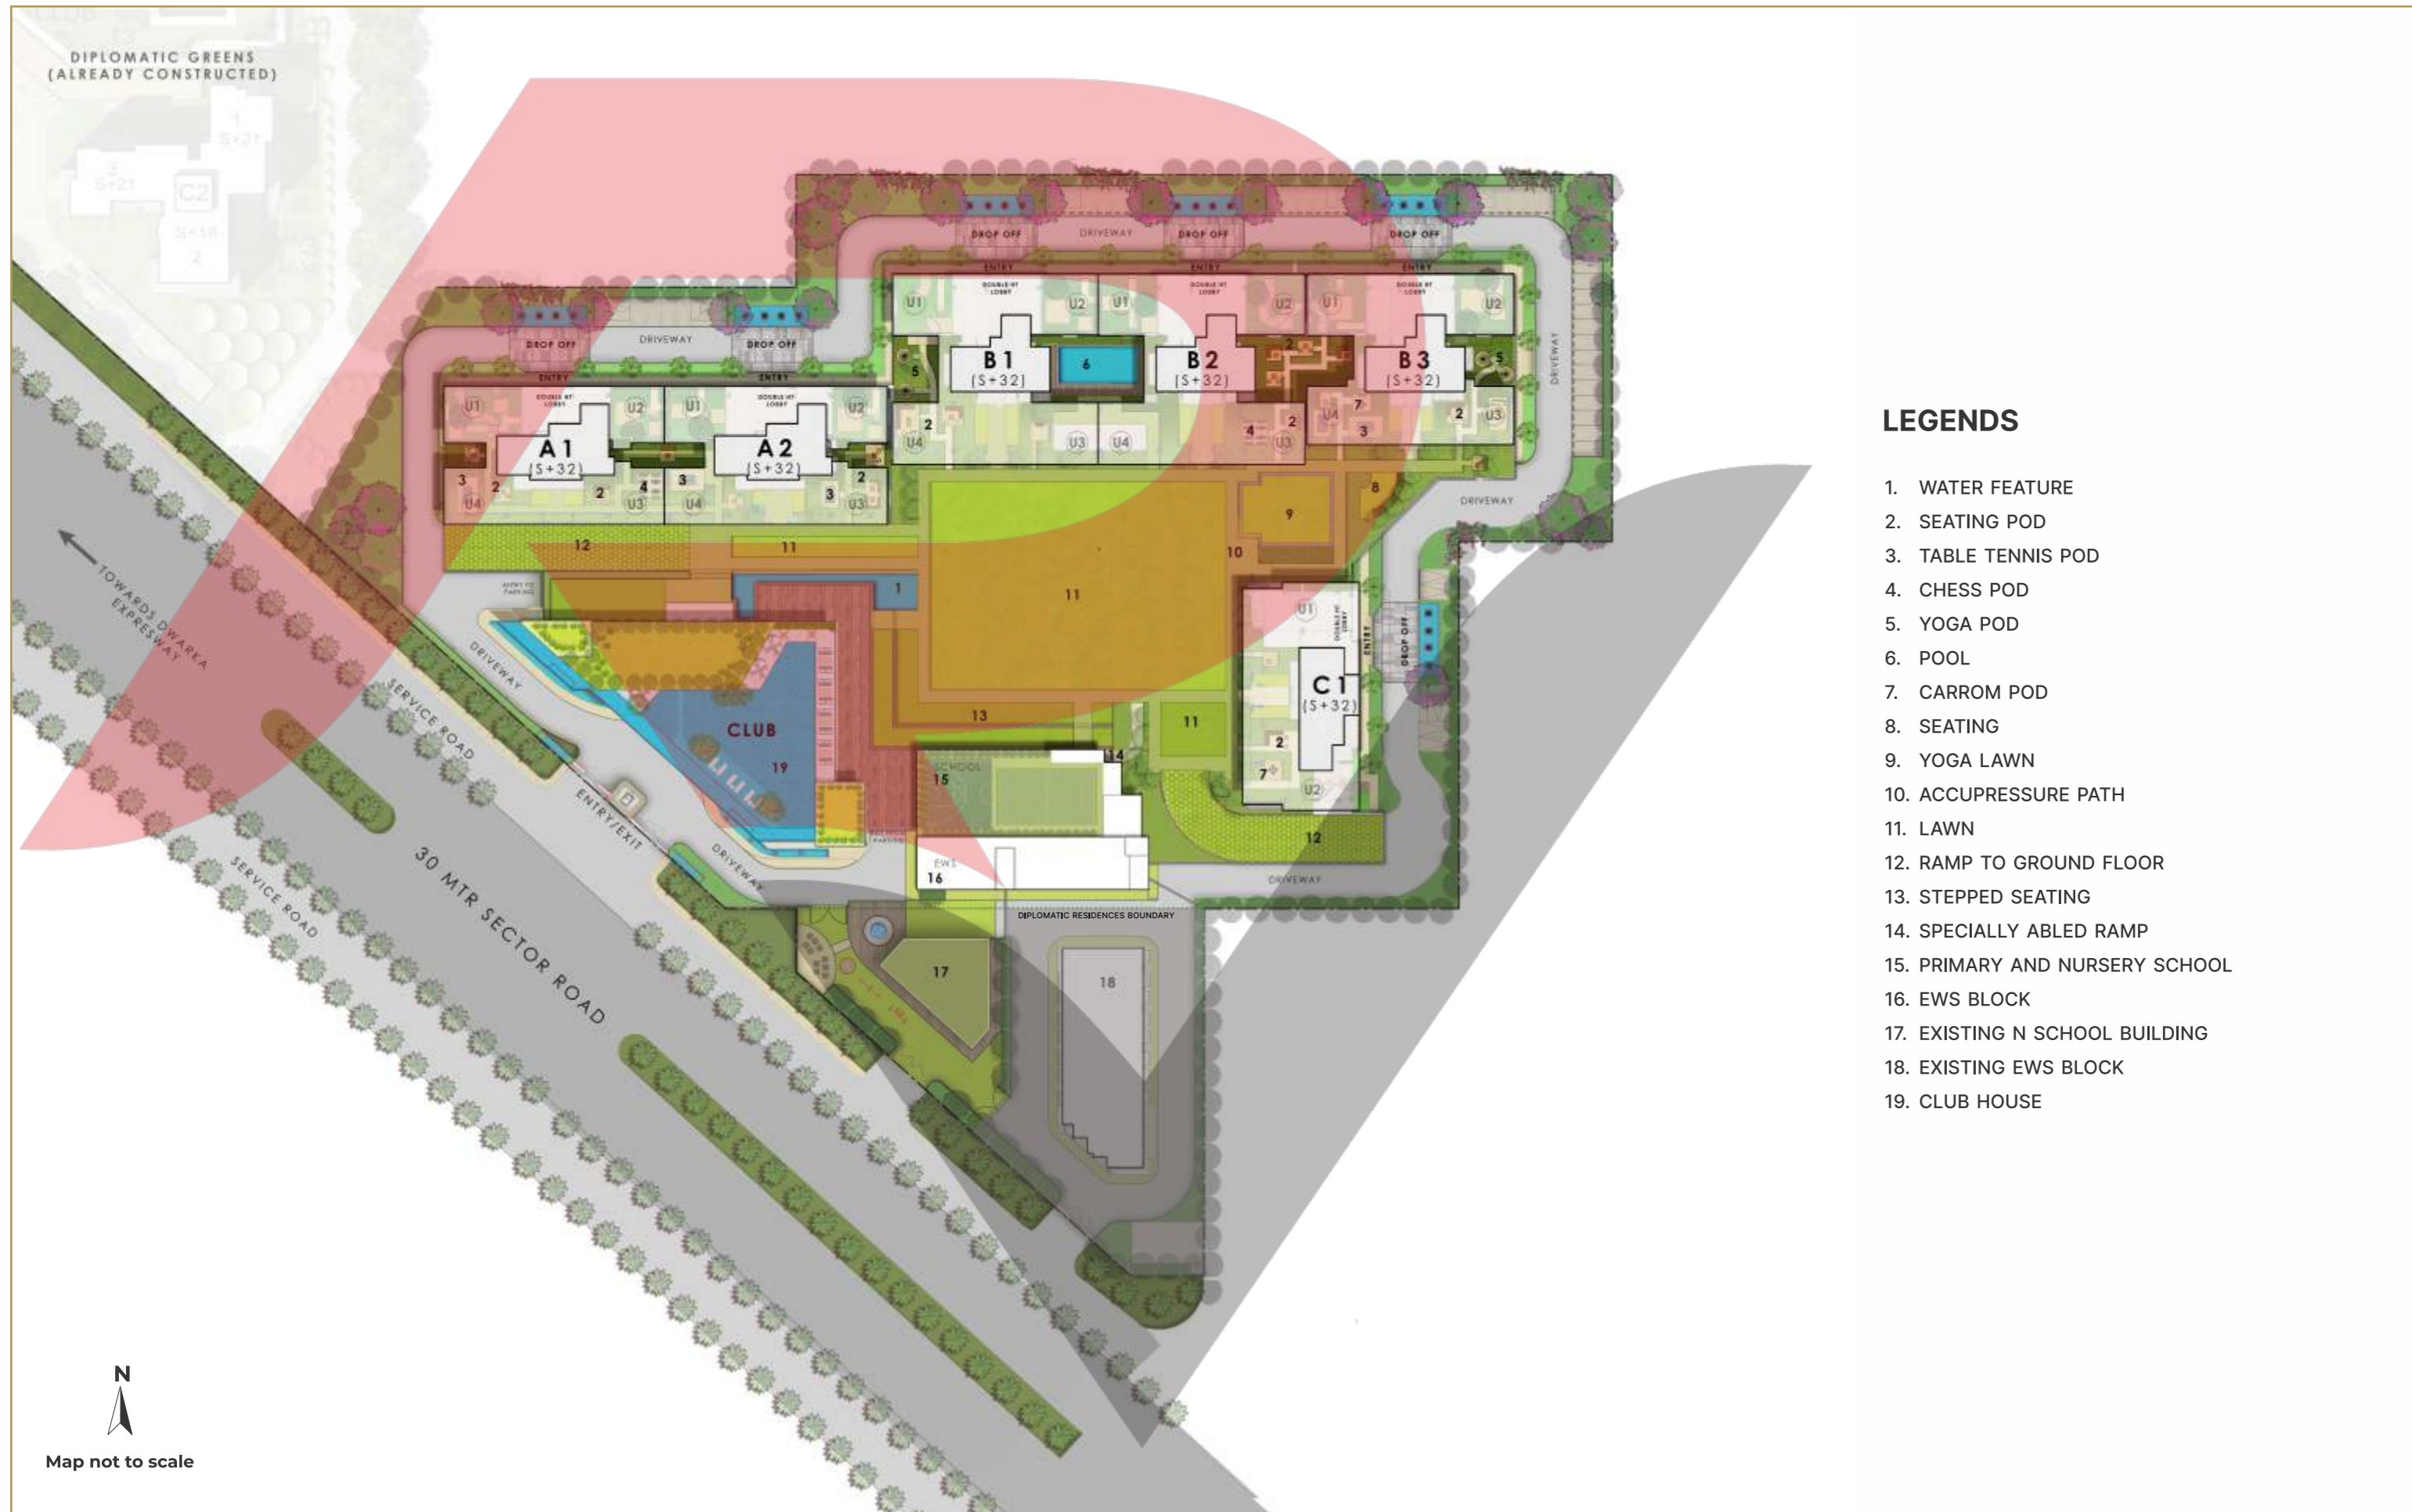

Master Planning

LEGENDS

1. WATER FEATURE
2. SEATING POD
3. TABLE TENNIS POD
4. CHESS POD
5. YOGA POD
6. POOL
7. CARROM POD
8. SEATING
9. YOGA LAWN
10. ACCUPRESSURE PATH
11. LAWN
12. RAMP TO GROUND FLOOR
13. STEPPED SEATING
14. SPECIALLY ABLED RAMP
15. PRIMARY AND NURSERY SCHOOL
16. EWS BLOCK
17. EXISTING N SCHOOL BUILDING
18. EXISTING EWS BLOCK
19. CLUB HOUSE