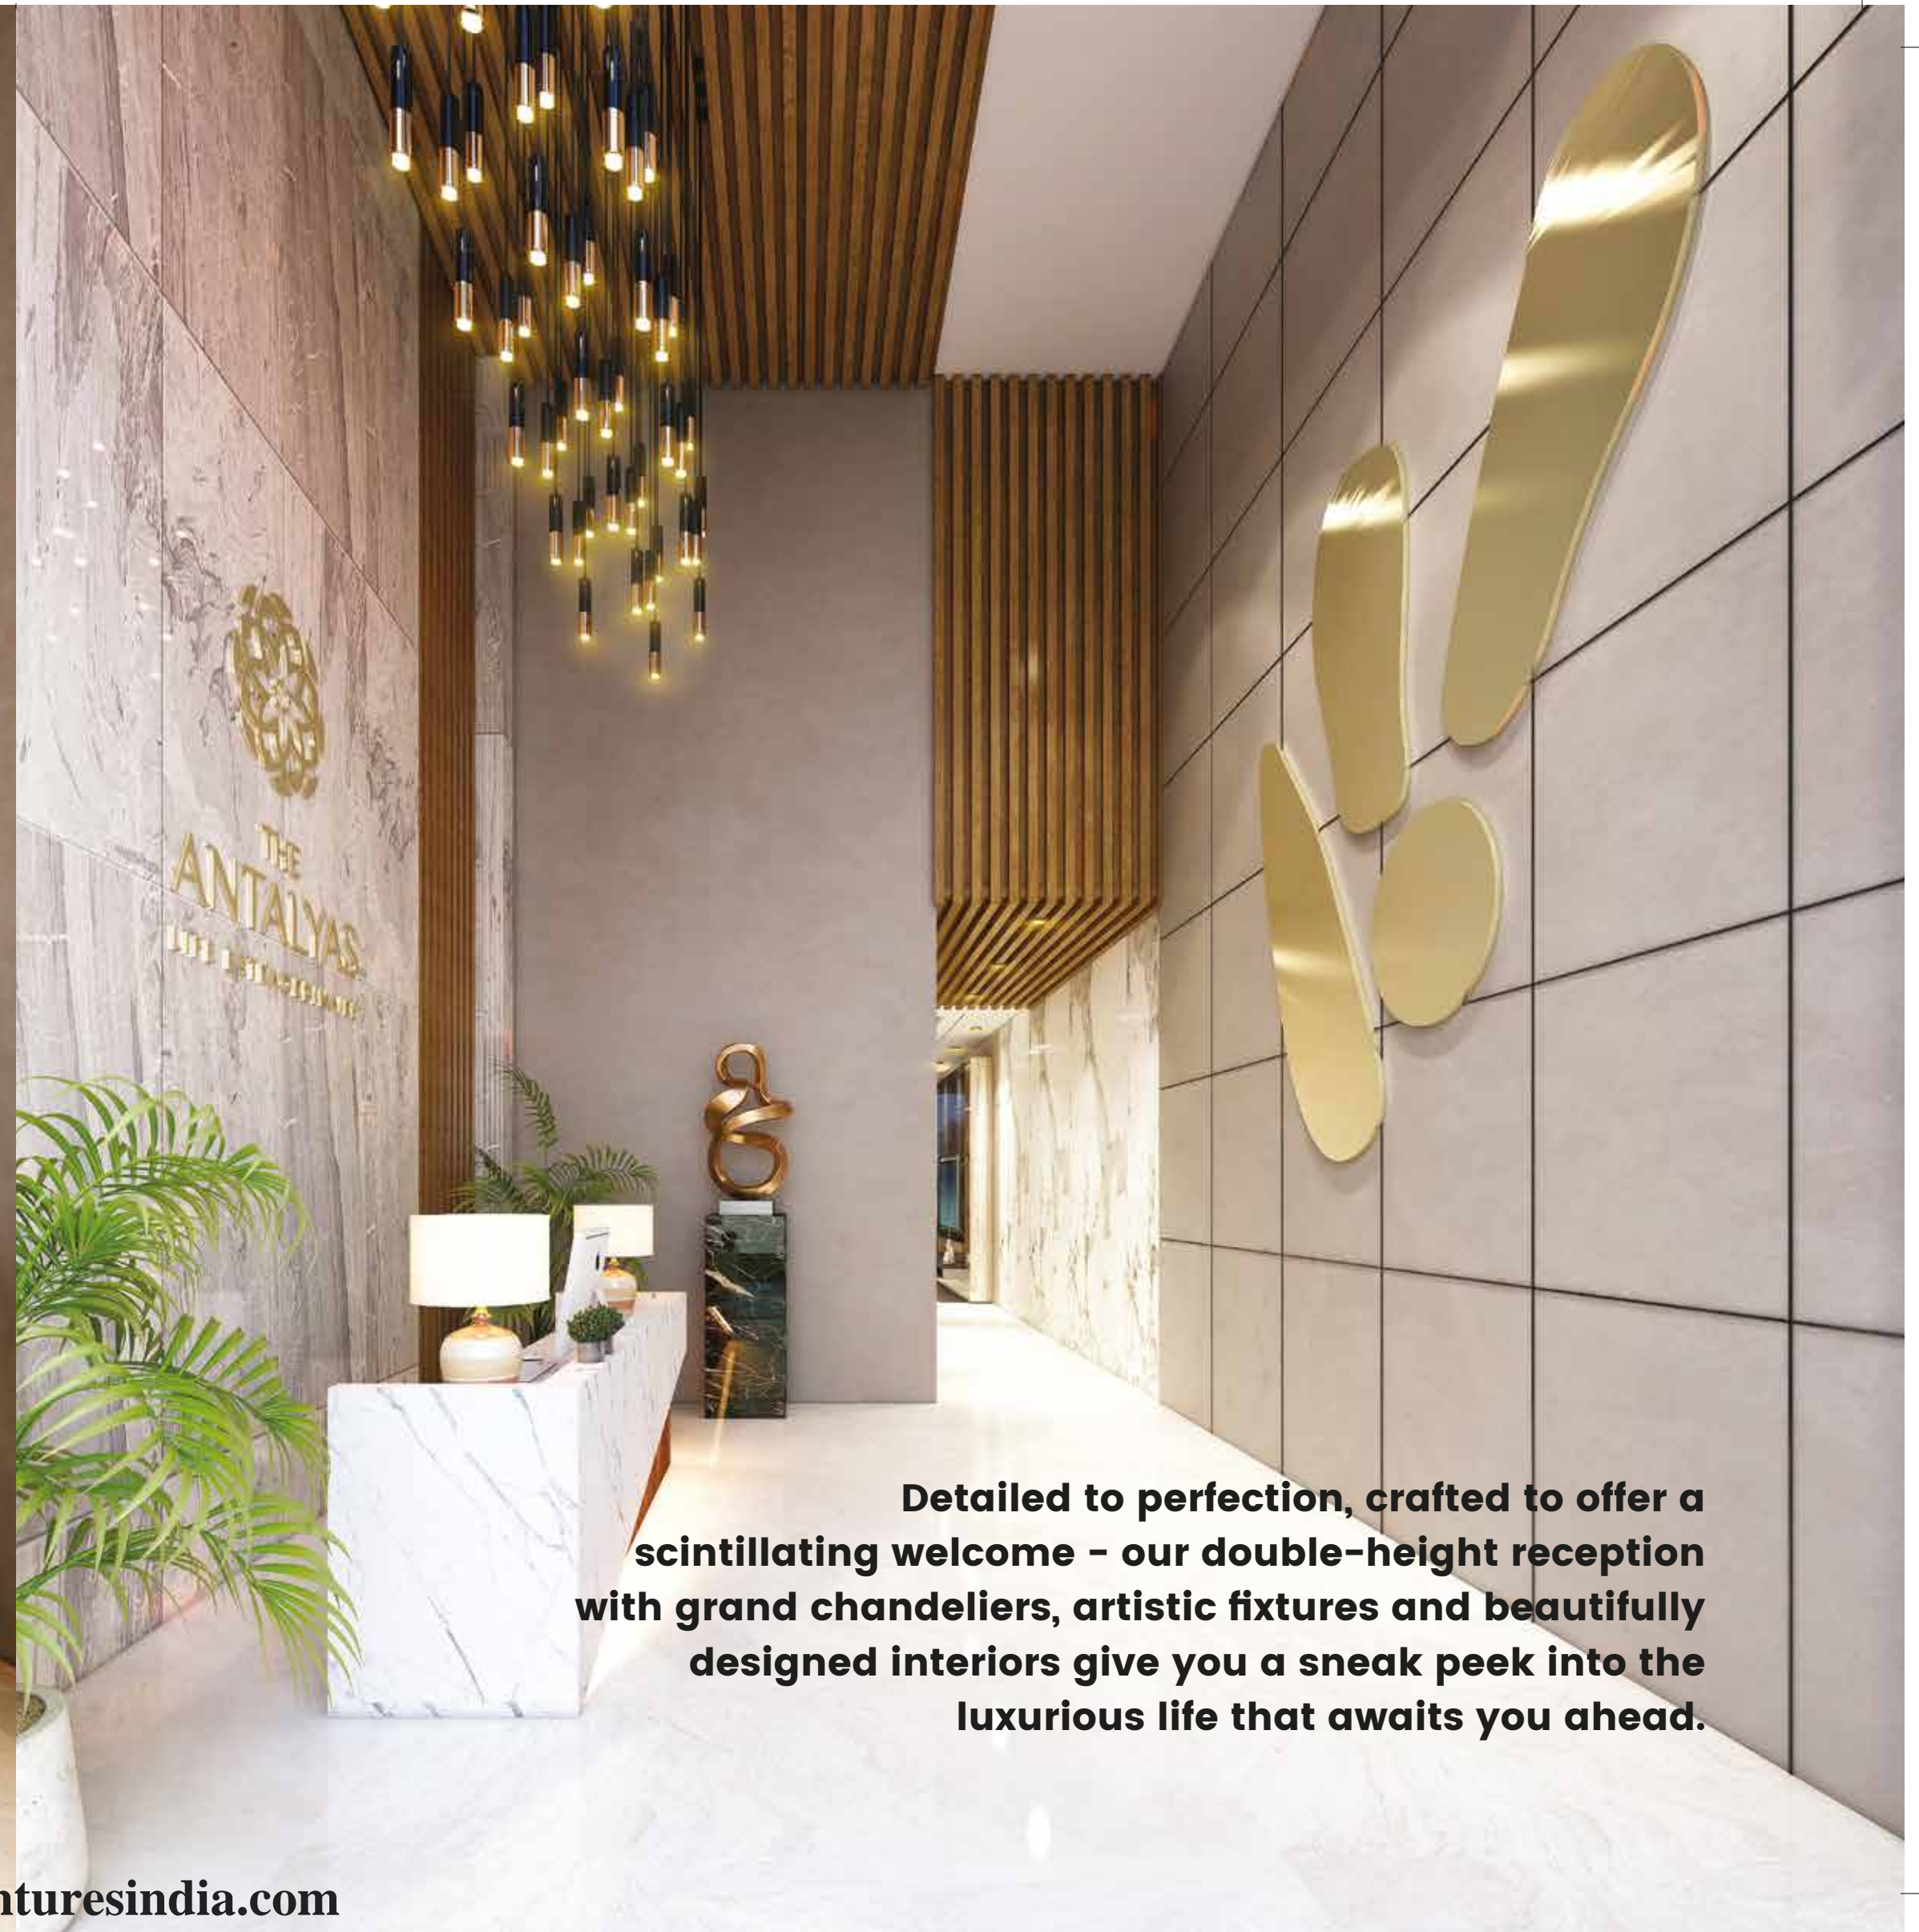

Balcony Area:
445 Sq.Ft.

Carpet Area:
1397 Sq.Ft.

Super Area:
2390 Sq.Ft.

The Aureate Lobby

Artistic Impression.

Detailed to perfection, crafted to offer a scintillating welcome - our double-height reception with grand chandeliers, artistic fixtures and beautifully designed interiors give you a sneak peek into the luxurious life that awaits you ahead.