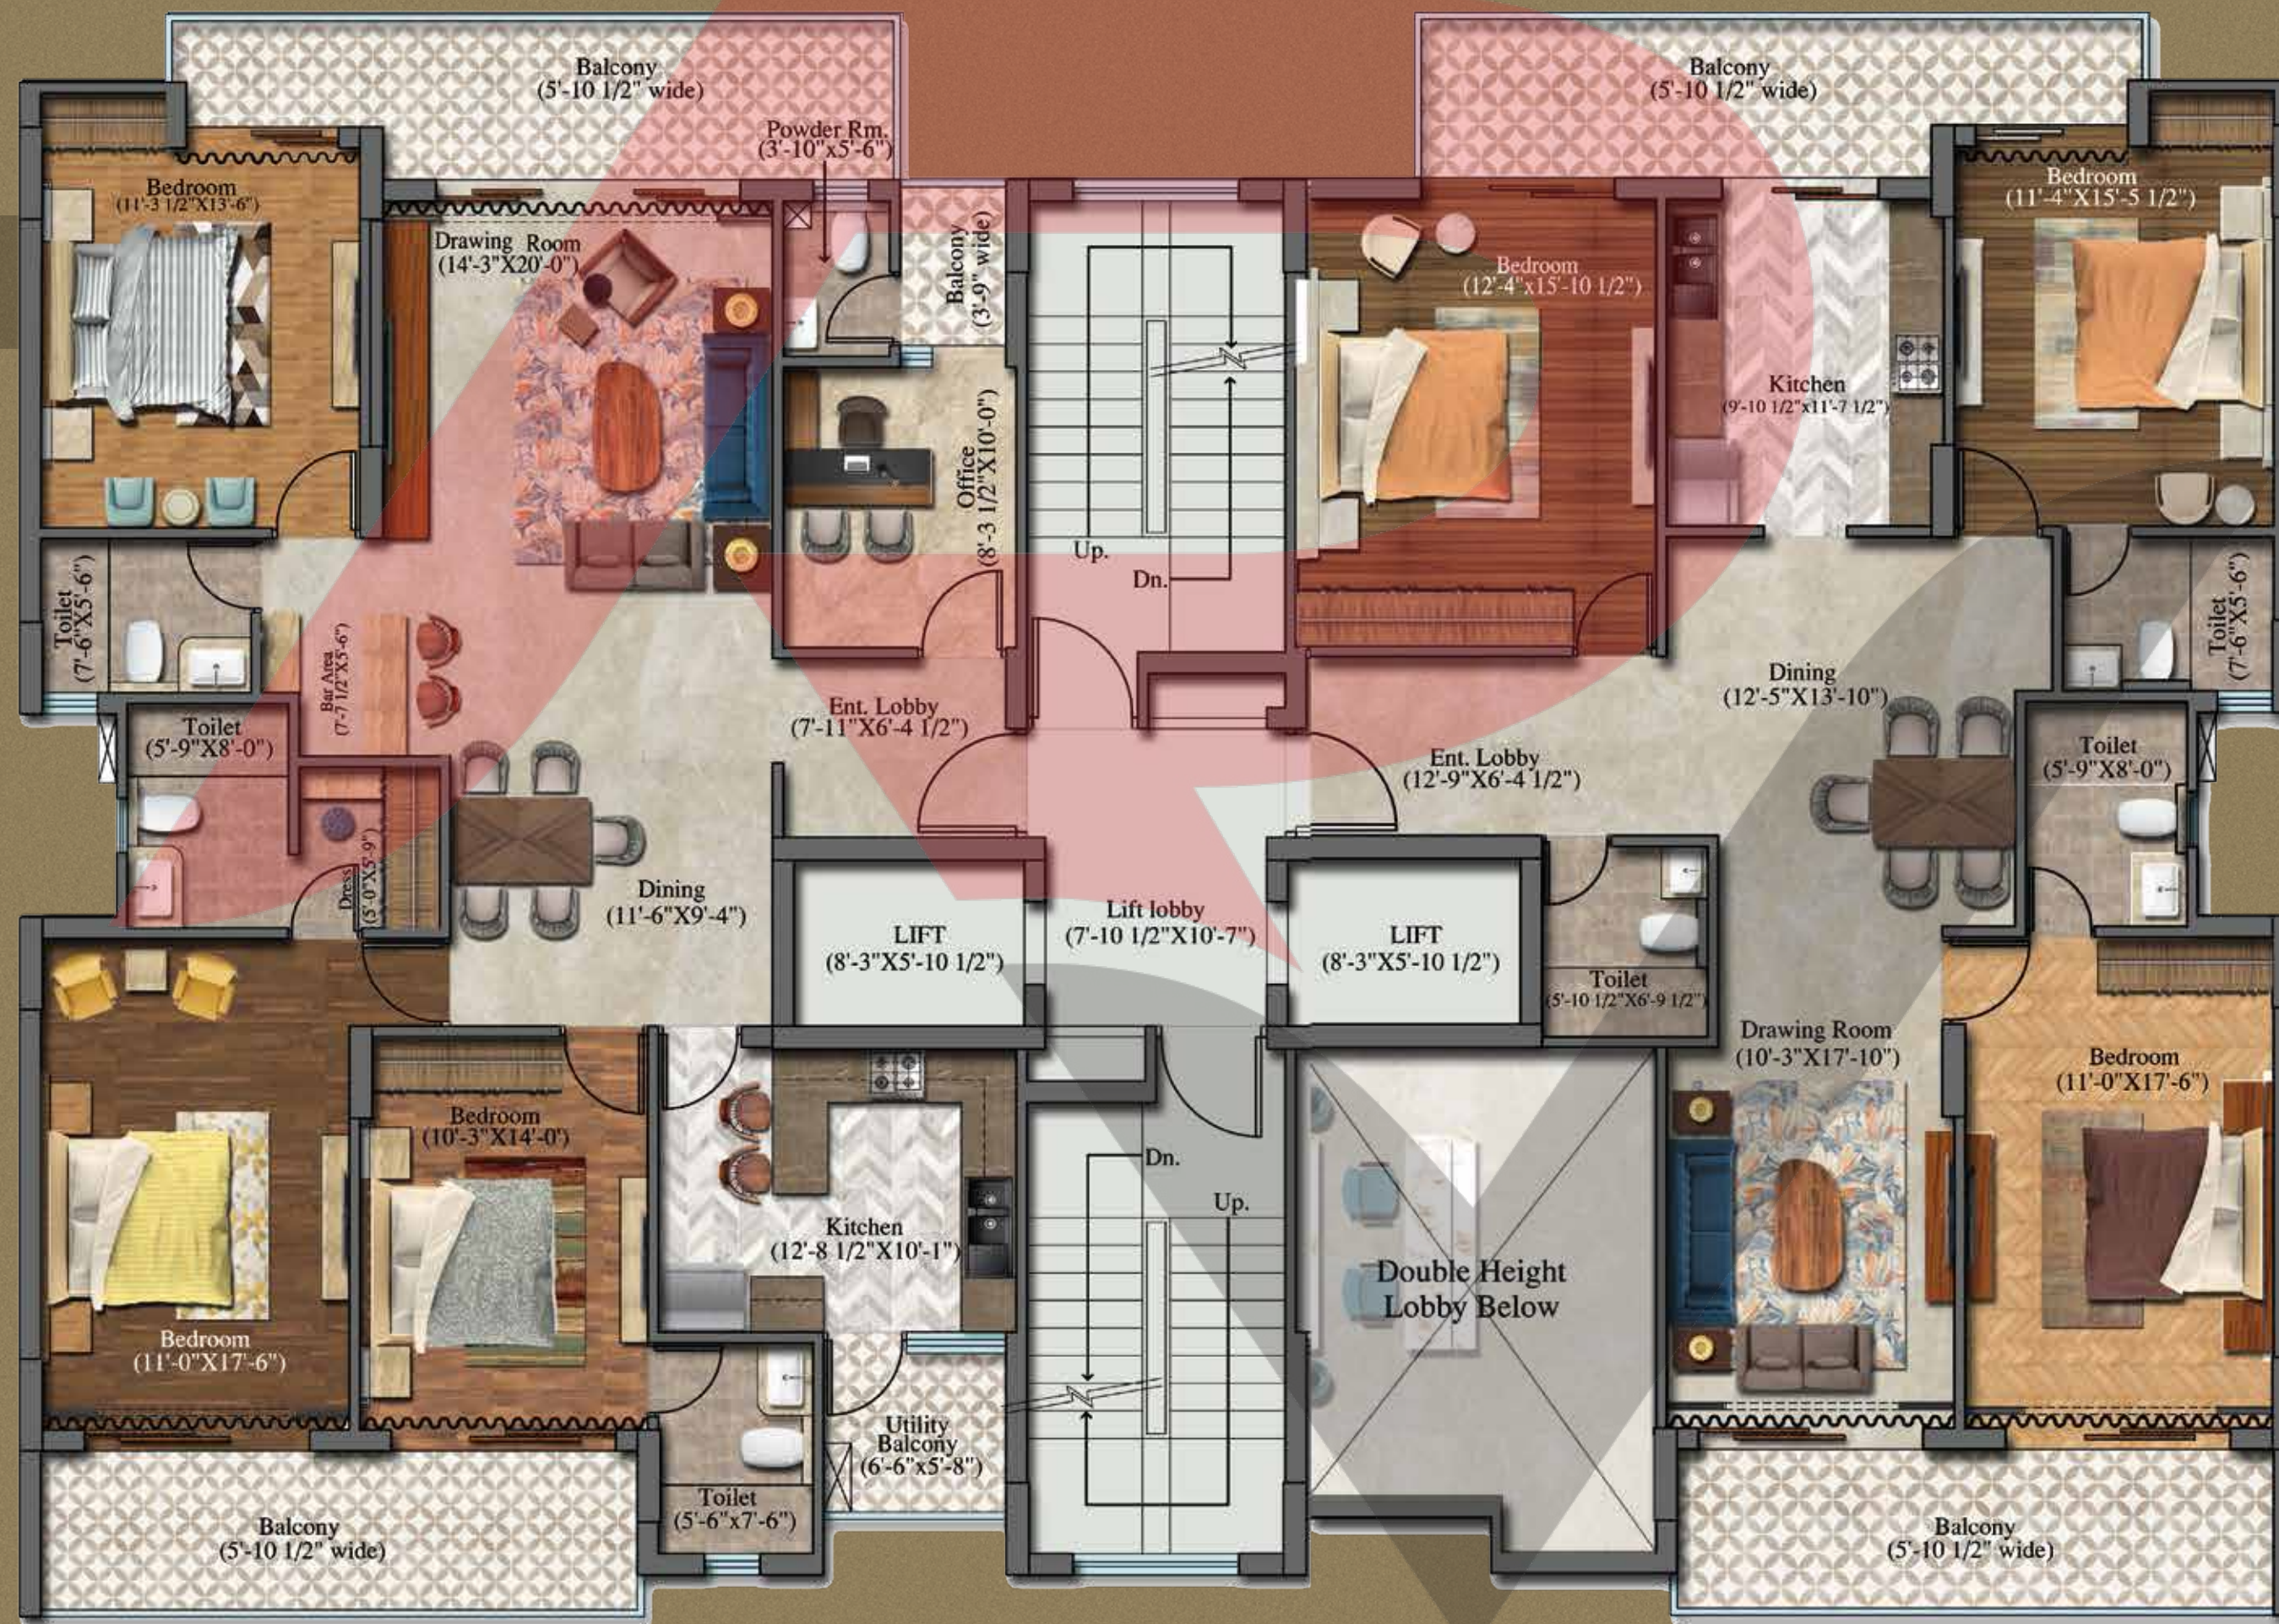

CLUB AMENITIES: Squash Court, Gaming Zone, Reception, Commercial, Restaurant, Banquet Hall, Gymnasium, Bar & Swimming Pool

Artistic Impression.

Artistic Impression.

FLOOR PLAN

3 BHK + Utility

Balcony Area:
350 Sq.Ft.

Carpet Area:
1421 Sq.Ft.

Super Area:
2250 Sq.Ft.

*All sizes in approx.

Artistic Impression.

3 BHK

Balcony Area:
313 Sq.Ft.

Carpet Area:
1276 Sq.Ft.

Super Area:
2071 Sq.Ft.