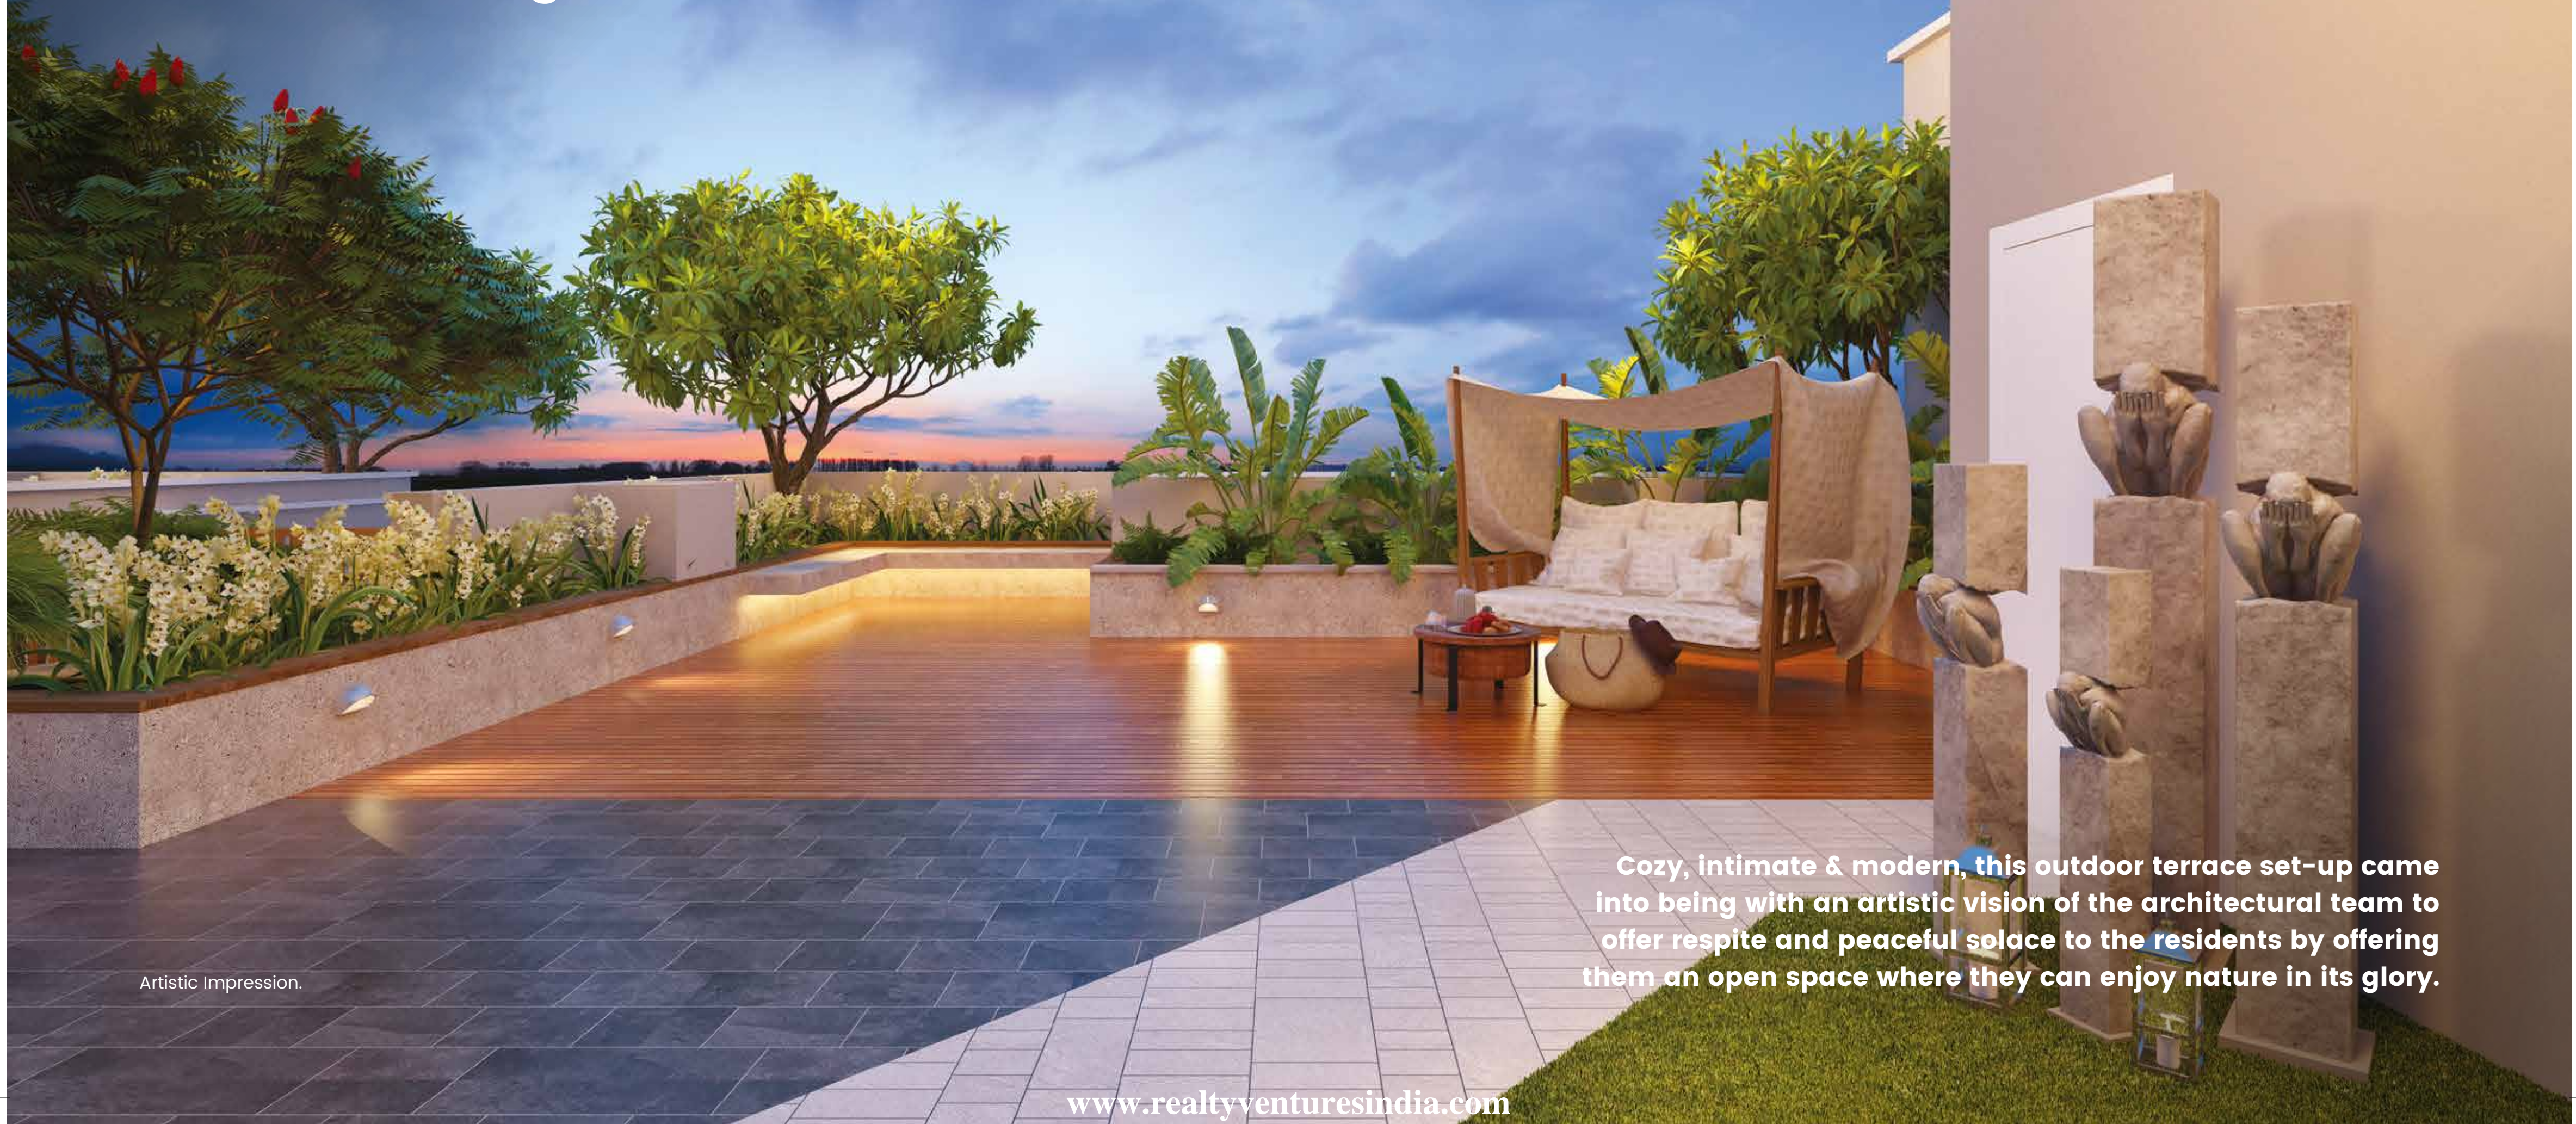

The Majesty Falls

Picturesque as a painting and majestic like royalty, stands Majesty Falls - a fountain crafted to perfection that welcomes the residents at the gate.

Artistic Impression.

The Imperial Driveway

The Galactic Galleria

Artistic Impression.

An indoor, luxurious banquet hall for happy events & joyful times of life. Decorated intricately to accommodate your taste.

The Dream Deck

Artistic Impression.

An ethereal swimming deck with azure blue water and a setting that offers infinite views of the beautiful skies above and the glistening city in front. Here you can take as many laps as your heart desires and swim all that you wish.

www.realtyventuresindia.com

The Lavish Heights

Cozy, intimate & modern, this outdoor terrace set-up came into being with an artistic vision of the architectural team to offer respite and peaceful solace to the residents by offering them an open space where they can enjoy nature in its glory.