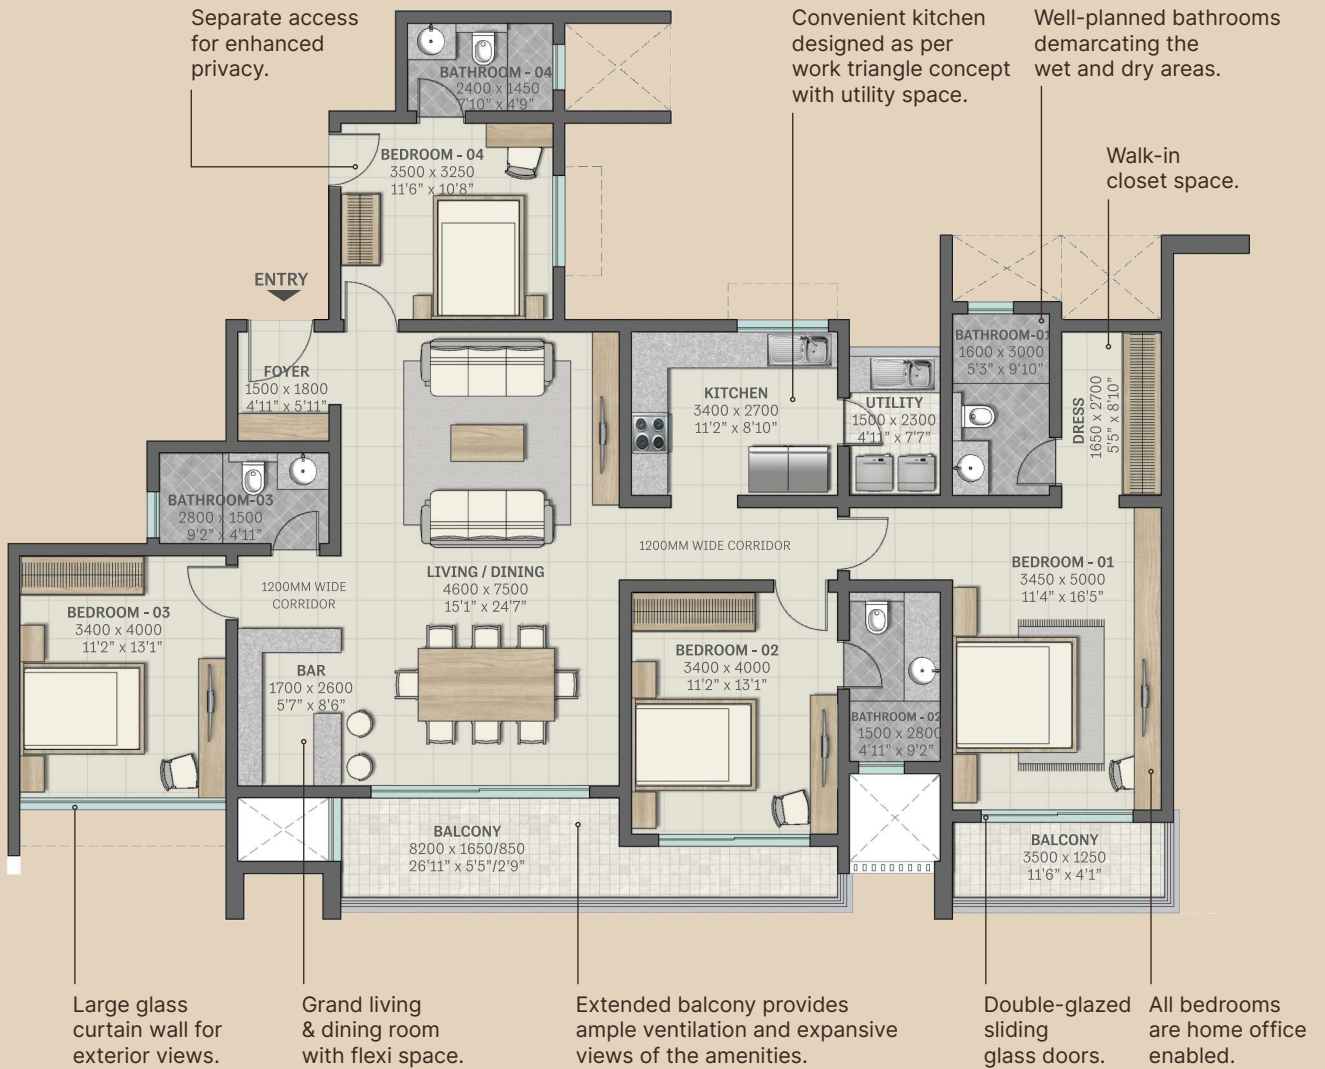

PASSION AT WORK

Floor Plan Vista Residences Tower D

SOBHA
CITY

Chintels Metropolis, Sector-108

TYPE F1
3, 5, 7, 9, 11, 13, 15 & 17TH Floor

4 Bedroom Residences with Flexi Space
 Saleable Area - 225.14 SQM (2423 SFT)
 Carpet Area - 148.35 SQM (1596 SFT)

www.realtyventuresindia.com

- Living and Dining with Flexi Space
- Kitchen with Utility Space
- 4 Bedrooms
- 2 Balconies
- 4 Bathrooms

All dimensions in mm

Key plan

SBA & Carpet Area rounded up to nearest whole number

TYPE F2

2, 4, 6, 8, 10, 12, 14, 16 & 18th Floor

4 Bedroom Residences with Flexi Space

Saleable Area - 227.47 SQM (2448 SFT)

Carpet Area - 148.35 SQM (1596 SFT)

www.realtyventuresindia.com

- Living and Dining with Flexi Space
- Kitchen with Utility Space
- 4 Bedrooms
- 2 Balconies
- 4 Bathrooms