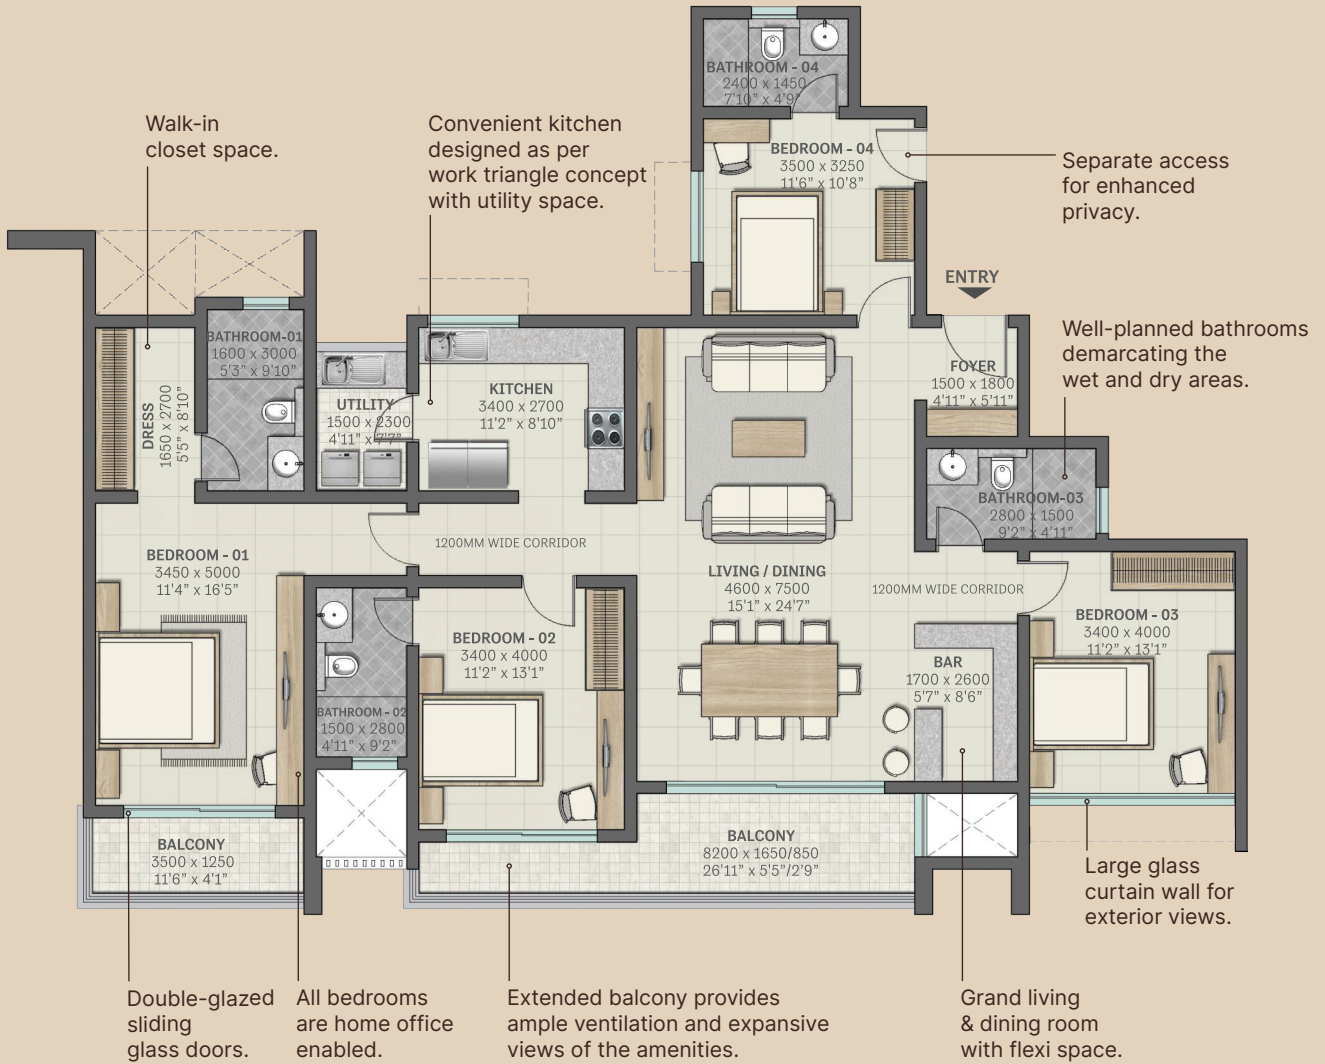

TYPE F6
2, 4, 6, 8, 10, 12, 14, 16 & 18TH Floor

4 Bedroom Residences with Flexi Space
Saleable Area - 227.47 SQM (2448 SFT)
Carpet Area - 148.34 SQM (1596 SFT)

www.realtyventuresindia.com

- Living and Dining with Flexi Space
- Kitchen with Utility Space
- 4 Bedrooms
- 2 Balconies
- 4 Bathrooms

All dimensions in mm

Key plan

SBA & Carpet Area rounded up to nearest whole number