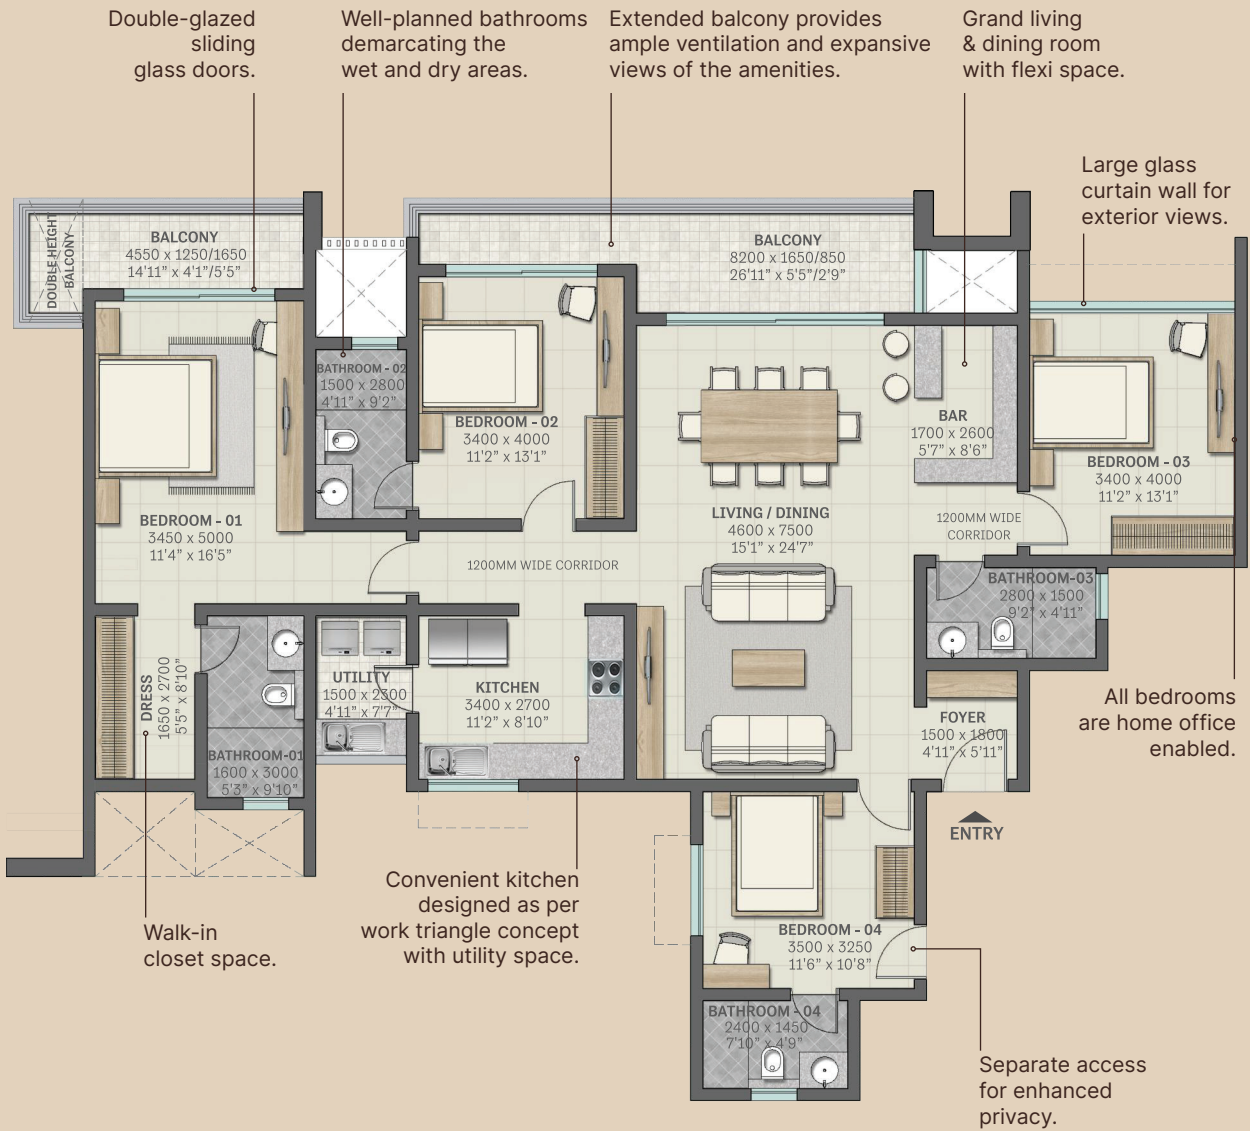

www.realtyventuresindia.com

- Living and Dining with Flexi Space
- Kitchen with Utility Space
- 4 Bedrooms
- 2 Balconies
- 4 Bathrooms

All dimensions in mm

Key plan

SBA & Carpet Area rounded up to nearest whole number

All dimensions in mm

Key plan

SBA & Carpet Area rounded up to nearest whole number

TYPE F6

2, 4, 6, 8, 10, 12, 14, 16 & 18TH Floor

4 Bedroom Residences with Flexi Space

Saleable Area - 227.47 SQM (2448 SFT)

Carpet Area - 148.34 SQM (1596 SFT)

www.realtyventuresindia.com

- Living and Dining with Flexi Space
- Kitchen with Utility Space
- 4 Bedrooms
- 2 Balconies
- 4 Bathrooms

All dimensions in mm

Key plan

SBA & Carpet Area rounded up to nearest whole number