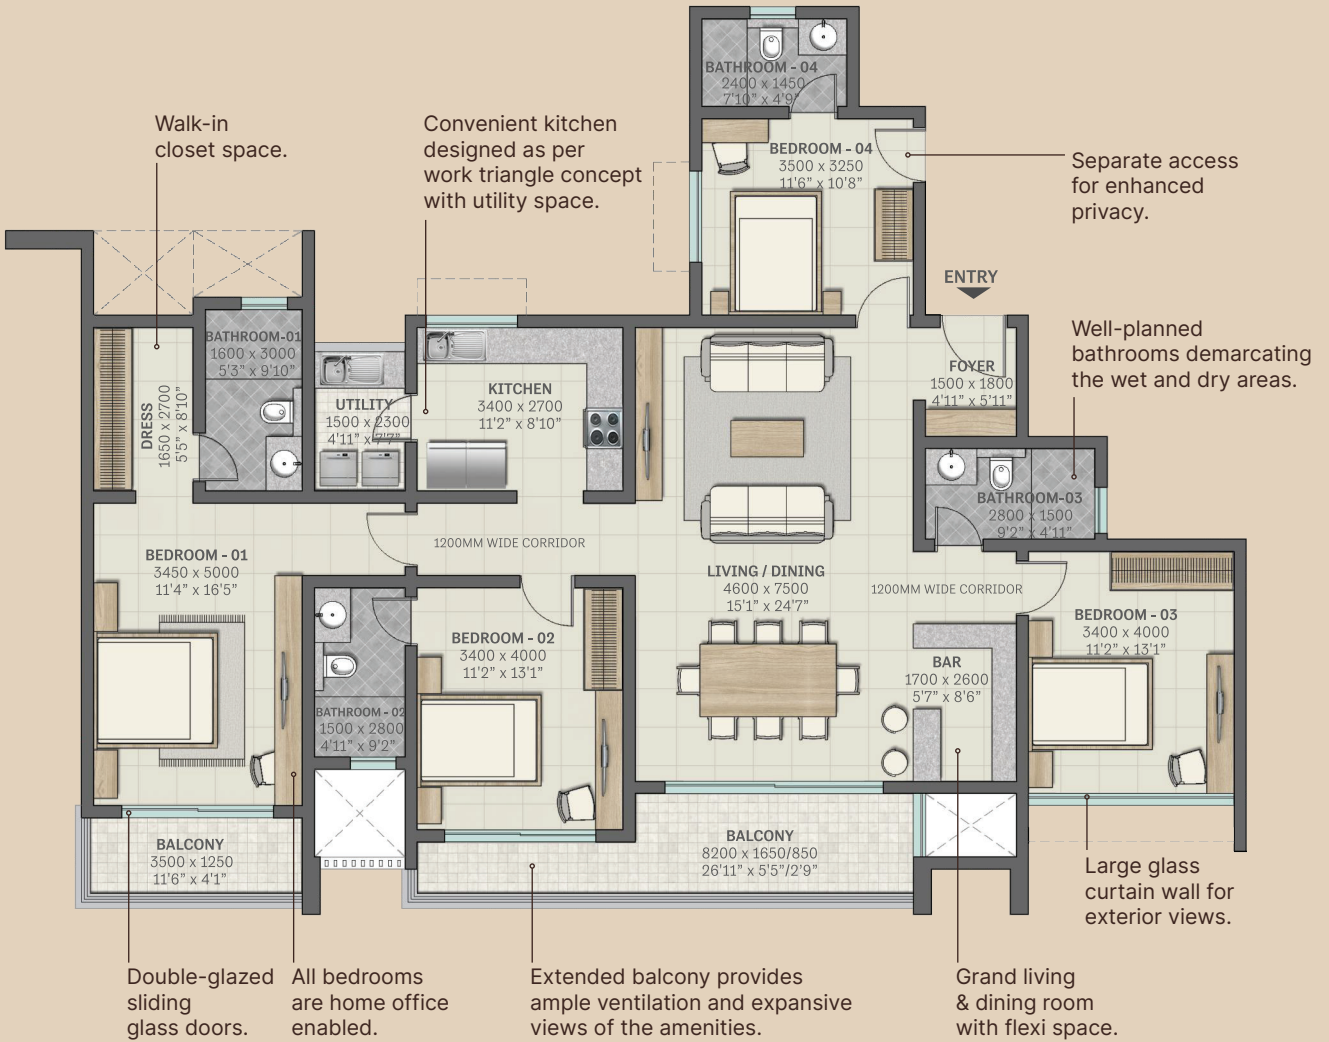

All dimensions in mm

Key plan

SBA & Carpet Area rounded up to nearest whole number

TYPE F5
3, 5, 7, 9, 11, 13, 15 & 17TH Floor

4 Bedroom Residences with Flexi Space
 Saleable Area - 225.14 SQM (2423 SFT)
 Carpet Area - 148.34 SQM (1596 SFT)

www.realtyventuresindia.com

- Living and Dining with Flexi Space
- Kitchen with Utility Space
- 4 Bedrooms
- 2 Balconies
- 4 Bathrooms

All dimensions in mm

Key plan

SBA & Carpet Area rounded up to nearest whole number

TYPE F5
3, 5, 7, 9, 11, 13, 15 & 17TH Floor

4 Bedroom Residences with Flexi Space
 Saleable Area - 225.14 SQM (2423 SFT)
 Carpet Area - 148.34 SQM (1596 SFT)

www.realtyventuresindia.com

- Living and Dining with Flexi Space
- Kitchen with Utility Space
- 4 Bedrooms
- 2 Balconies
- 4 Bathrooms