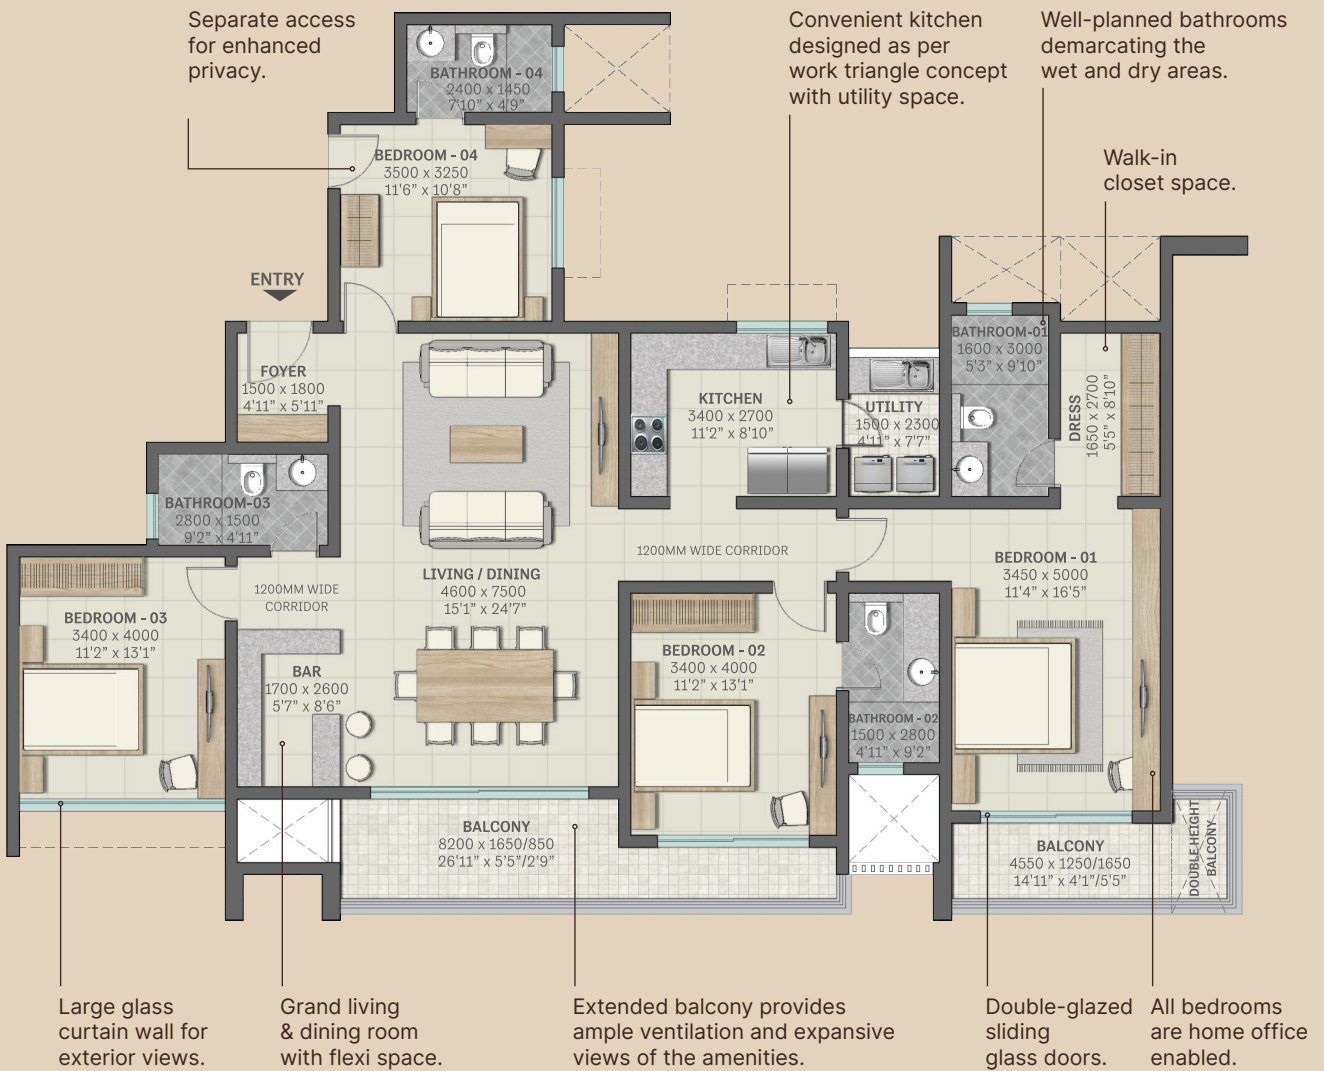

www.realtyventuresindia.com

- Living and Dining with Flexi Space
- Kitchen with Utility Space
- 4 Bedrooms
- 2 Balconies
- 4 Bathrooms

All dimensions in mm

Key plan

SBA & Carpet Area rounded up to nearest whole number

TYPE F2

2, 4, 6, 8, 10, 12, 14, 16 & 18th Floor

4 Bedroom Residences with Flexi Space

Saleable Area - 227.47 SQM (2448 SFT)

Carpet Area - 148.35 SQM (1596 SFT)

www.realtyventuresindia.com

- Living and Dining with Flexi Space
- Kitchen with Utility Space
- 4 Bedrooms
- 2 Balconies
- 4 Bathrooms

All dimensions in mm

Key plan

SBA & Carpet Area rounded up to nearest whole number

TYPE F3
3, 5, 7, 9, 11, 13, 15 & 17th Floor

4 Bedroom Residences with Flexi Space
 Saleable Area - 226.13 SQM (2434 SFT)
 Carpet Area - 146.94 SQM (1581 SFT)