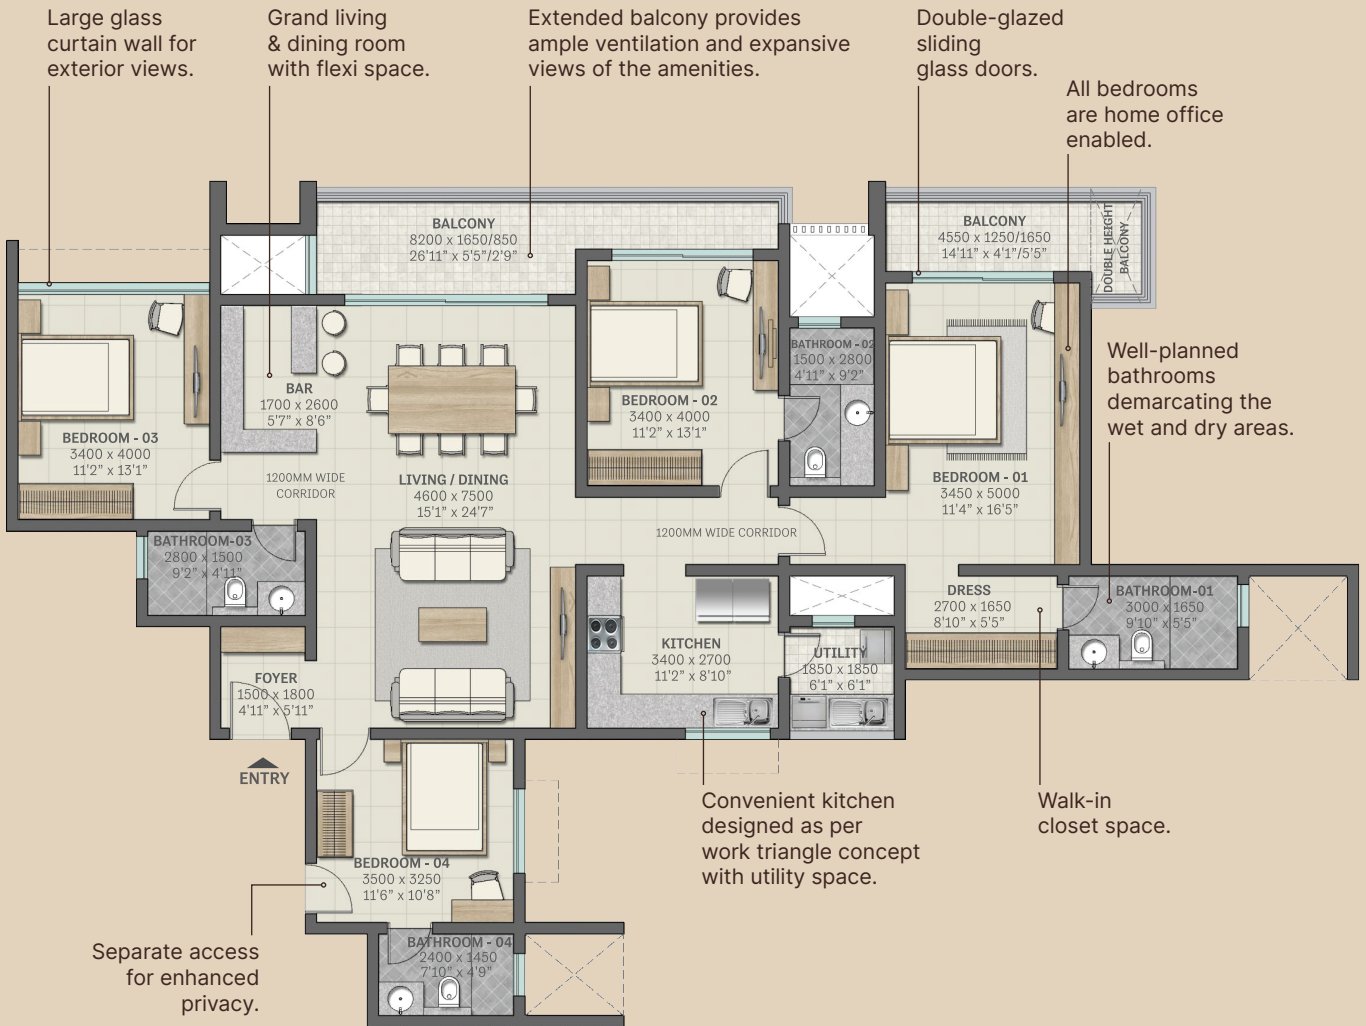

www.realtyventuresindia.com

- Living and Dining with Flexi Space
- Kitchen with Utility Space
- 4 Bedrooms
- 2 Balconies
- 4 Bathrooms

All dimensions in mm

Key plan

SBA & Carpet Area rounded up to nearest whole number

TYPE F4

2, 4, 6, 8, 10, 12, 14, 16 & 18TH Floor

4 Bedroom Residences with Flexi Space

Saleable Area - 228.46 SQM (2459 SFT)

Carpet Area - 146.94 SQM (1581 SFT)

www.realtyventuresindia.com

- Living and Dining with Flexi Space
- Kitchen with Utility Space
- 4 Bedrooms
- 2 Balconies
- 4 Bathrooms

All dimensions in mm

Key plan

SBA & Carpet Area rounded up to nearest whole number

TYPE F5
3, 5, 7, 9, 11, 13, 15 & 17TH Floor

4 Bedroom Residences with Flexi Space
 Saleable Area - 225.14 SQM (2423 SFT)
 Carpet Area - 148.34 SQM (1596 SFT)