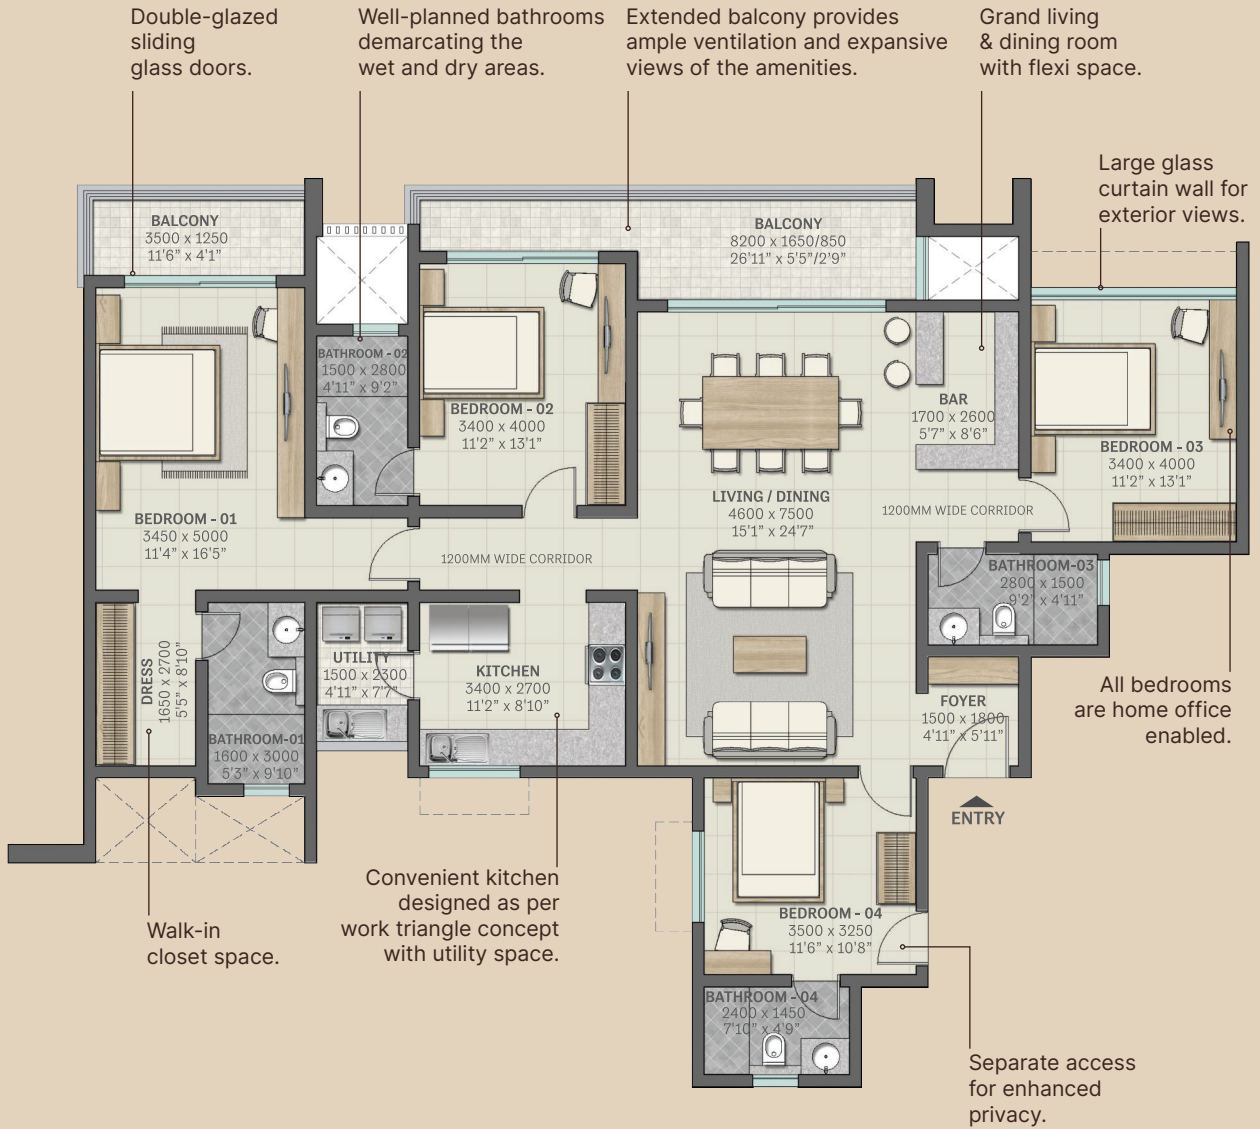

All dimensions in mm

Key plan

SBA & Carpet Area rounded up to nearest whole number

TYPE F5
3, 5, 7, 9, 11, 13, 15 & 17TH Floor

4 Bedroom Residences with Flexi Space
 Saleable Area - 225.14 SQM (2423 SFT)
 Carpet Area - 148.34 SQM (1596 SFT)

www.realtyventuresindia.com

- Living and Dining with Flexi Space
- Kitchen with Utility Space
- 4 Bedrooms
- 2 Balconies
- 4 Bathrooms

All dimensions in mm

Key plan

SBA & Carpet Area rounded up to nearest whole number