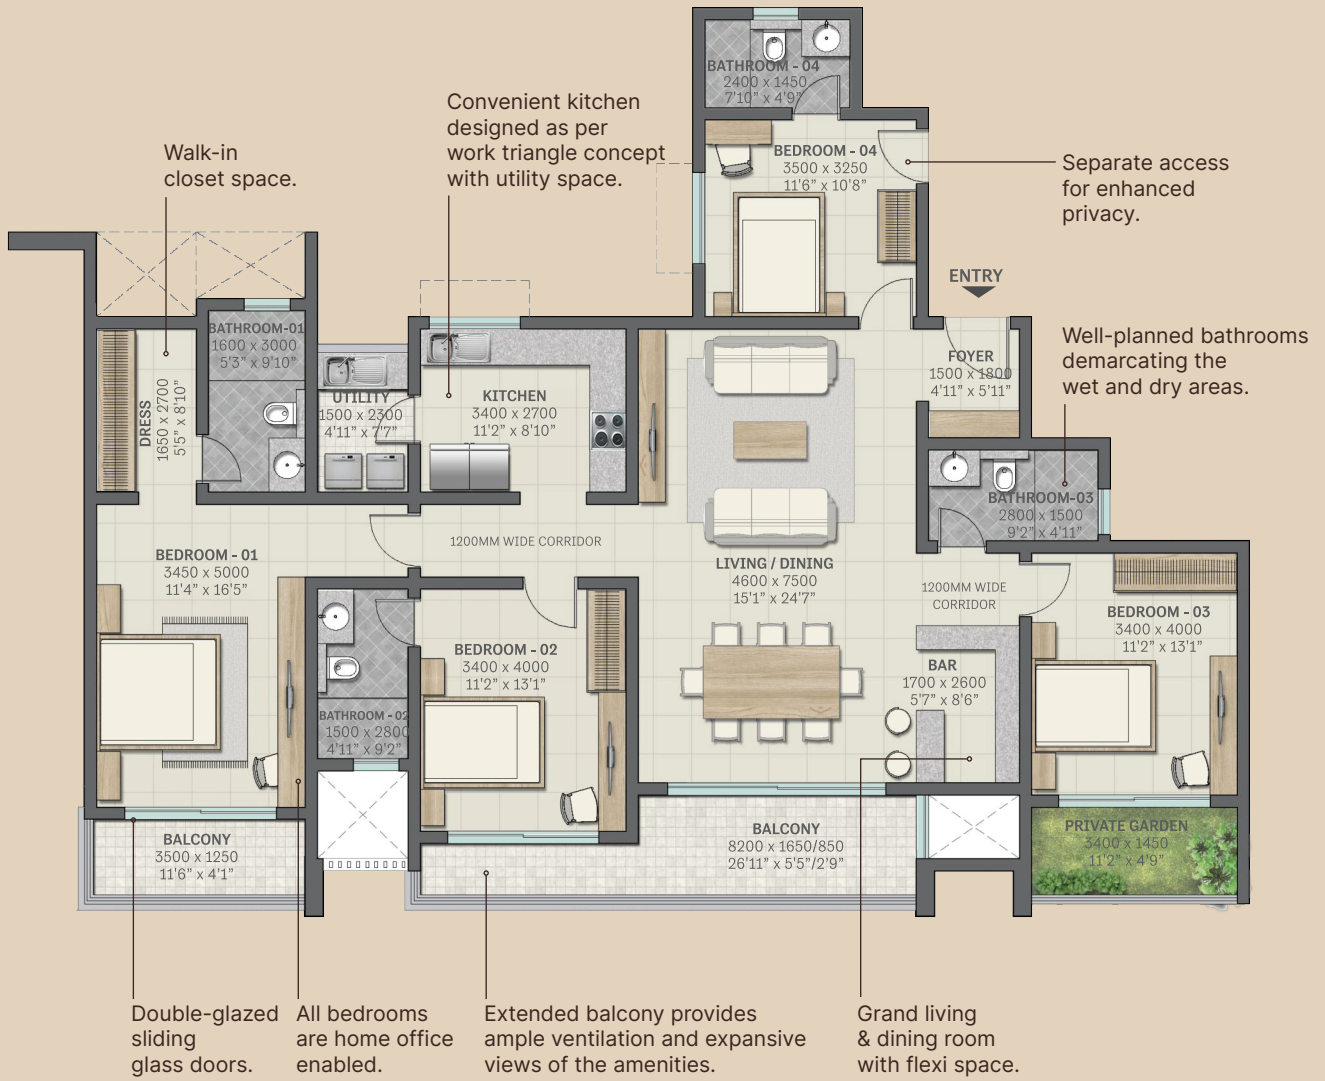

All dimensions in mm

Key plan

SBA & Carpet Area rounded up to nearest whole number

TYPE F13

1ST Floor

4 Bedroom Residence with Flexi Space & Private Garden

Saleable Area - 227.33 SQM (2446 SFT)

Carpet Area - 148.35 SQM (1596 SFT)

www.realtyventuresindia.com

- Living and Dining with Flexi Space
- Kitchen with Utility Space
- 4 Bedrooms
- 2 Balconies
- Private Garden
- 4 Bathrooms

All dimensions in mm

Key plan

SBA & Carpet Area rounded up to nearest whole number