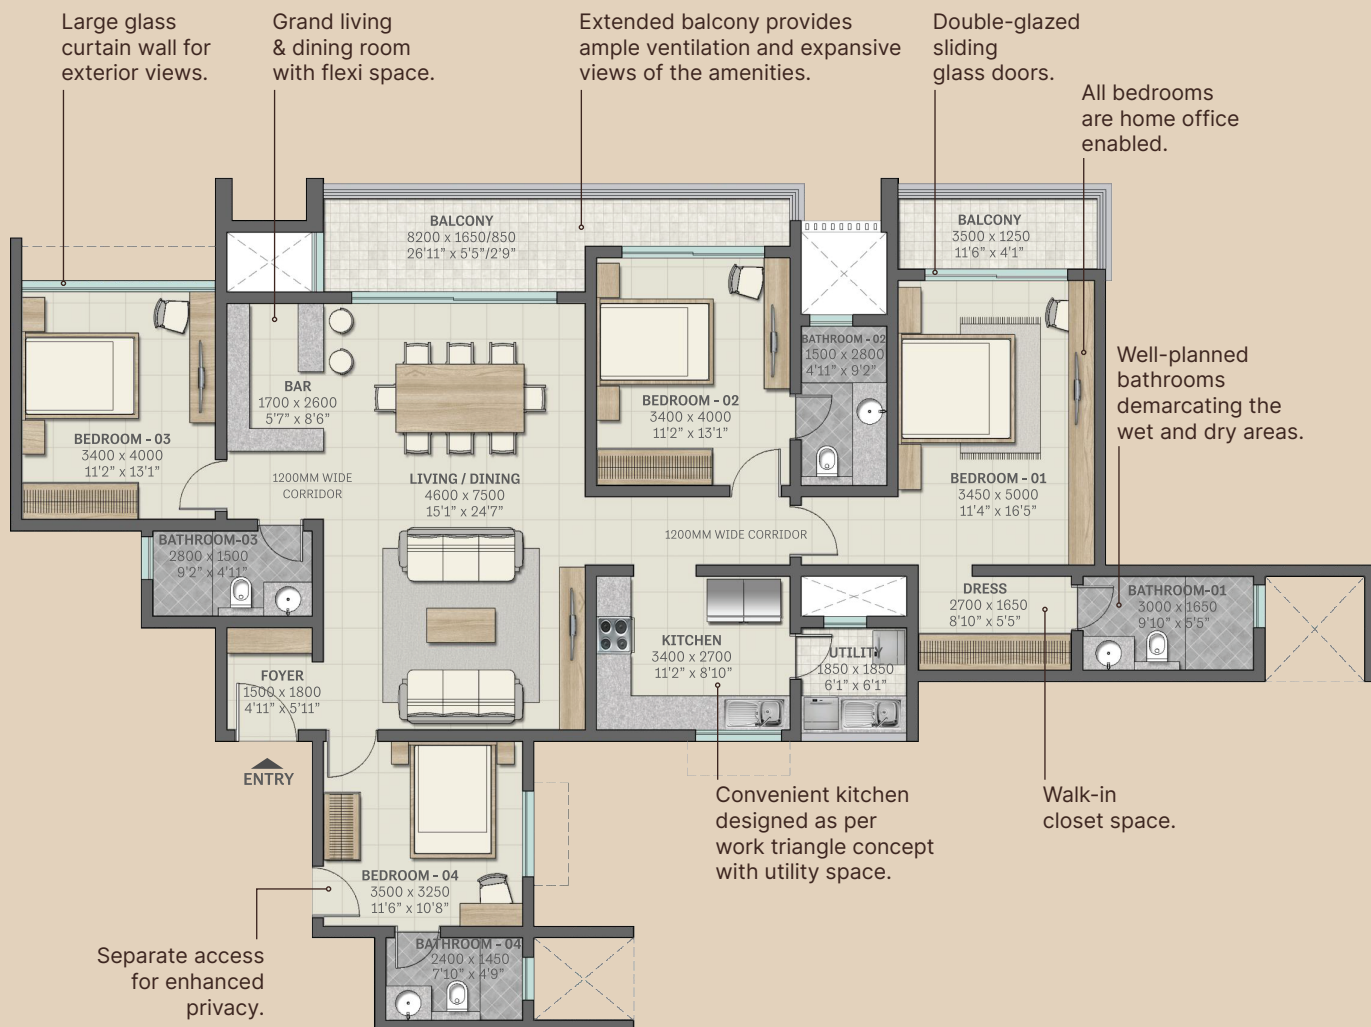

www.realtyventuresindia.com

- Living and Dining with Flexi Space
- Kitchen with Utility Space
- 4 Bedrooms
- 2 Balconies
- 4 Bathrooms

All dimensions in mm

Key plan

SBA & Carpet Area rounded up to nearest whole number

TYPE F2

2, 4, 6, 8, 10, 12, 14, 16 & 18th Floor

4 Bedroom Residences with Flexi Space

Saleable Area - 227.47 SQM (2448 SFT)

Carpet Area - 148.35 SQM (1596 SFT)

www.realtyventuresindia.com

- Living and Dining with Flexi Space
- Kitchen with Utility Space
- 4 Bedrooms
- 2 Balconies
- 4 Bathrooms

All dimensions in mm

Key plan

SBA & Carpet Area rounded up to nearest whole number

TYPE F3
3, 5, 7, 9, 11, 13, 15 & 17th Floor

4 Bedroom Residences with Flexi Space
 Saleable Area - 226.13 SQM (2434 SFT)
 Carpet Area - 146.94 SQM (1581 SFT)