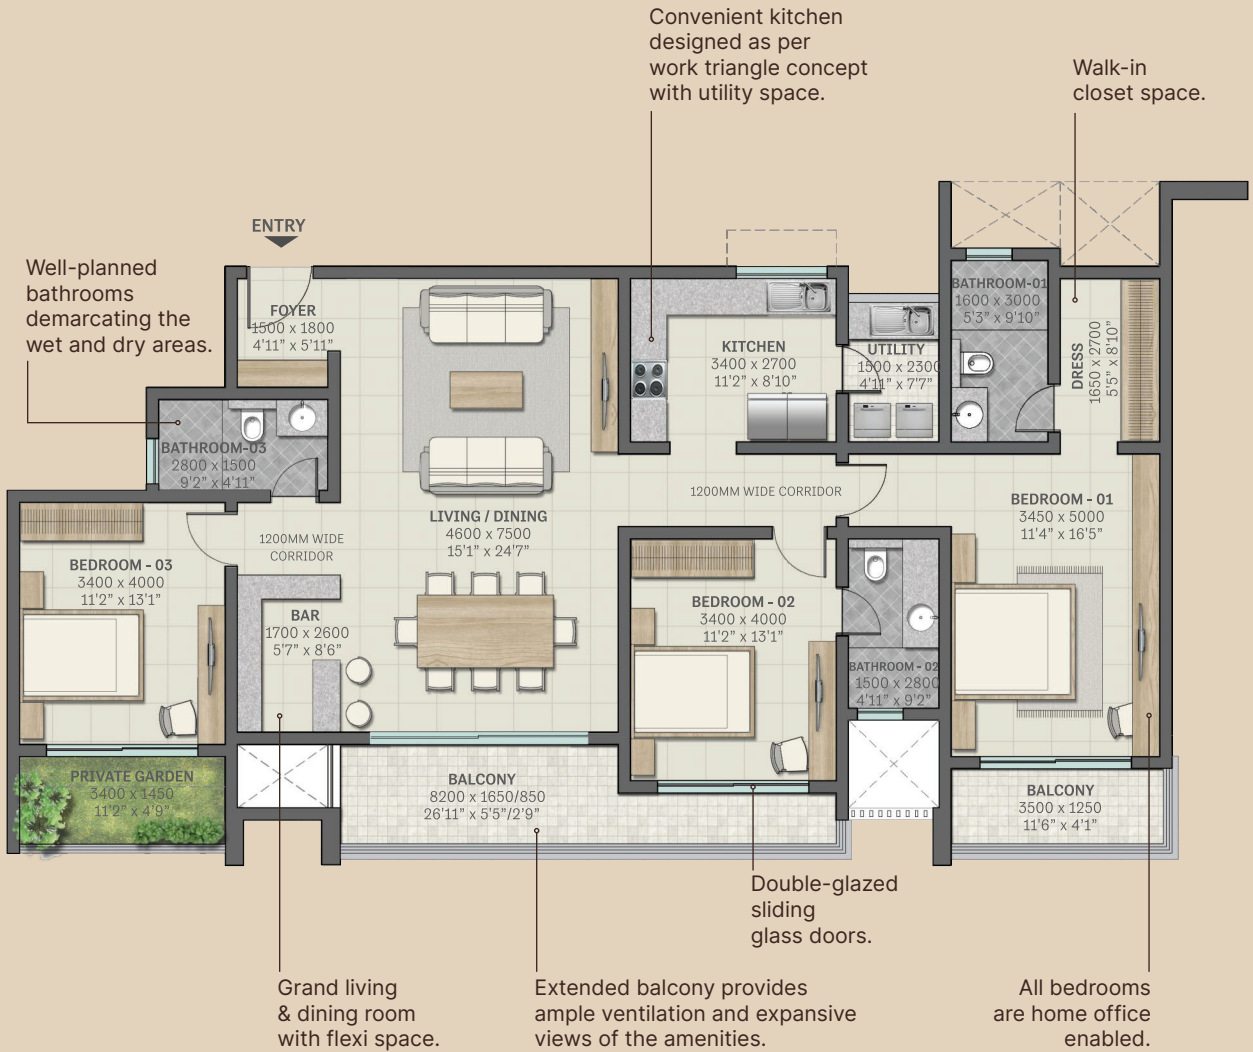

www.realtyventuresindia.com

- Living and Dining with Flexi Space
- Kitchen with Utility Space
- 4 Bedrooms
- 2 Balconies
- Private Garden
- 4 Bathrooms

All dimensions in mm

Key plan

SBA & Carpet Area rounded up to nearest whole number

TYPE F14

1ST Floor

3 Bedroom Residence with Flexi Space & Private Garden

Saleable Area - 204.99 SQM (2206 SFT)

Carpet Area - 132.57 SQM (1426 SFT)

www.realtyventuresindia.com

- Living and Dining with Flexi Space
- Kitchen with Utility Space
- 4 Bedrooms
- 2 Balconies
- Private Garden
- 4 Bathrooms

All dimensions in mm

Key plan

SBA & Carpet Area rounded up to nearest whole number