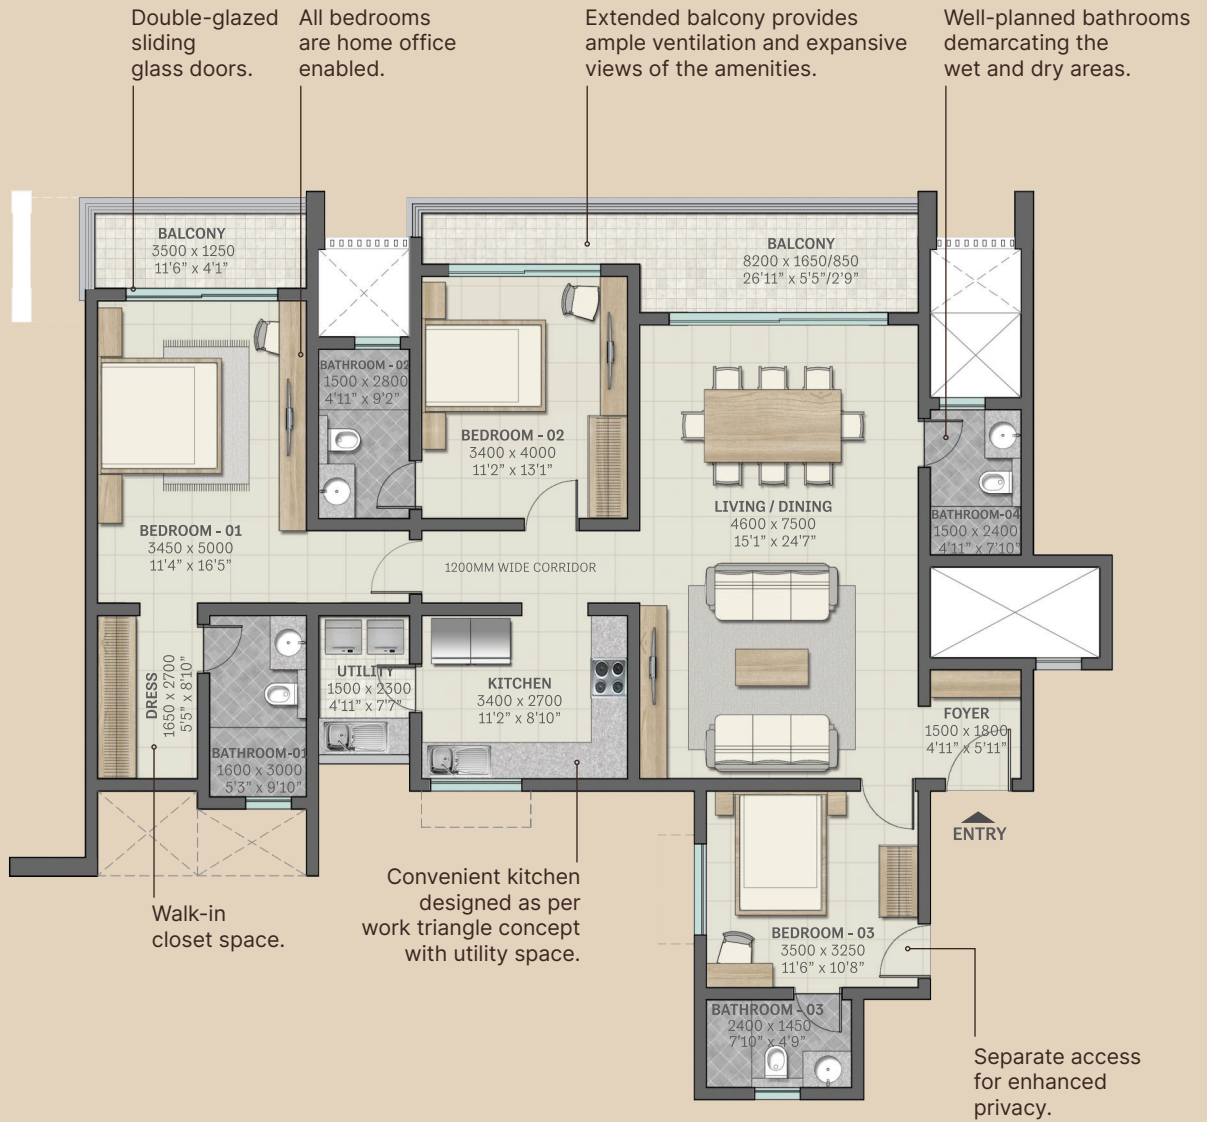

www.realtyventuresindia.com

- Living and Dining
- Kitchen with Utility Space
- 3 Bedrooms
- 2 Balconies
- Private Garden
- 4 Bathrooms

All dimensions in mm

Key plan

SBA & Carpet Area rounded up to nearest whole number

TYPE F11

1ST Floor

3 Bedroom Residence

Saleable Area - 198.26 SQM (2134 SFT)

Carpet Area - 125.74 SQM (1353 SFT)

www.realtyventuresindia.com

- Living and Dining
- Kitchen with Utility Space
- 3 Bedrooms
- 2 Balconies
- 4 Bathrooms

All dimensions in mm

Key plan

SBA & Carpet Area rounded up to nearest whole number

TYPE F13

1ST Floor

4 Bedroom Residence with Flexi Space & Private Garden

Saleable Area - 227.33 SQM (2446 SFT)

Carpet Area - 148.35 SQM (1596 SFT)

www.realtyventuresindia.com

- Living and Dining with Flexi Space
- Kitchen with Utility Space
- 4 Bedrooms
- 2 Balconies
- Private Garden
- 4 Bathrooms

All dimensions in mm

Key plan

SBA & Carpet Area rounded up to nearest whole number