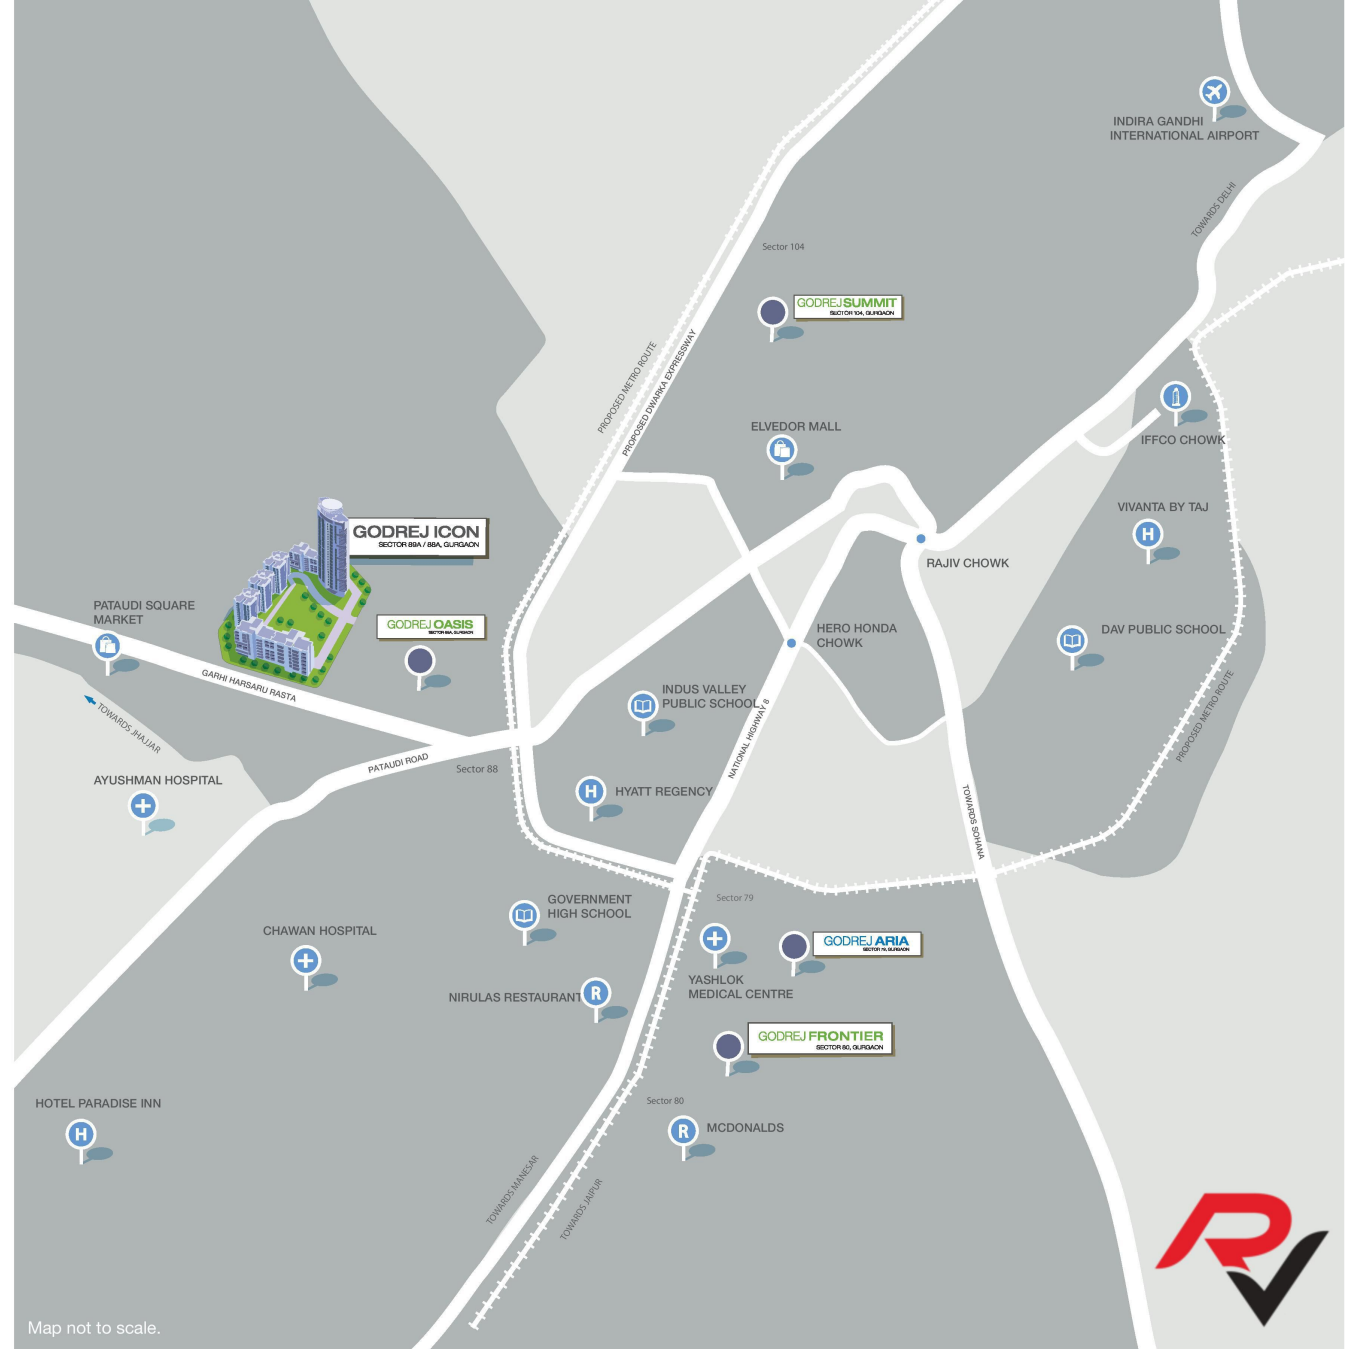

EXCELLENT CONNECTIVITY

Living at Godrej Icon lets you remain close to the heart of all things. Located approximately 1.5 km from Dwarka Expressway and 400 m from Pataudi Road**, Godrej Icon is just a thought away from the proposed Metro Corridor*.

-  Mall / Market
-  Medical Centre
-  Hotel
-  School
-  Golf Course
-  Restaurant
-  Airport

*Source: <http://to.in/MdnLaZ87/a31g> (Reference from Times of India.)
 **Source: Google Map

Map not to scale.