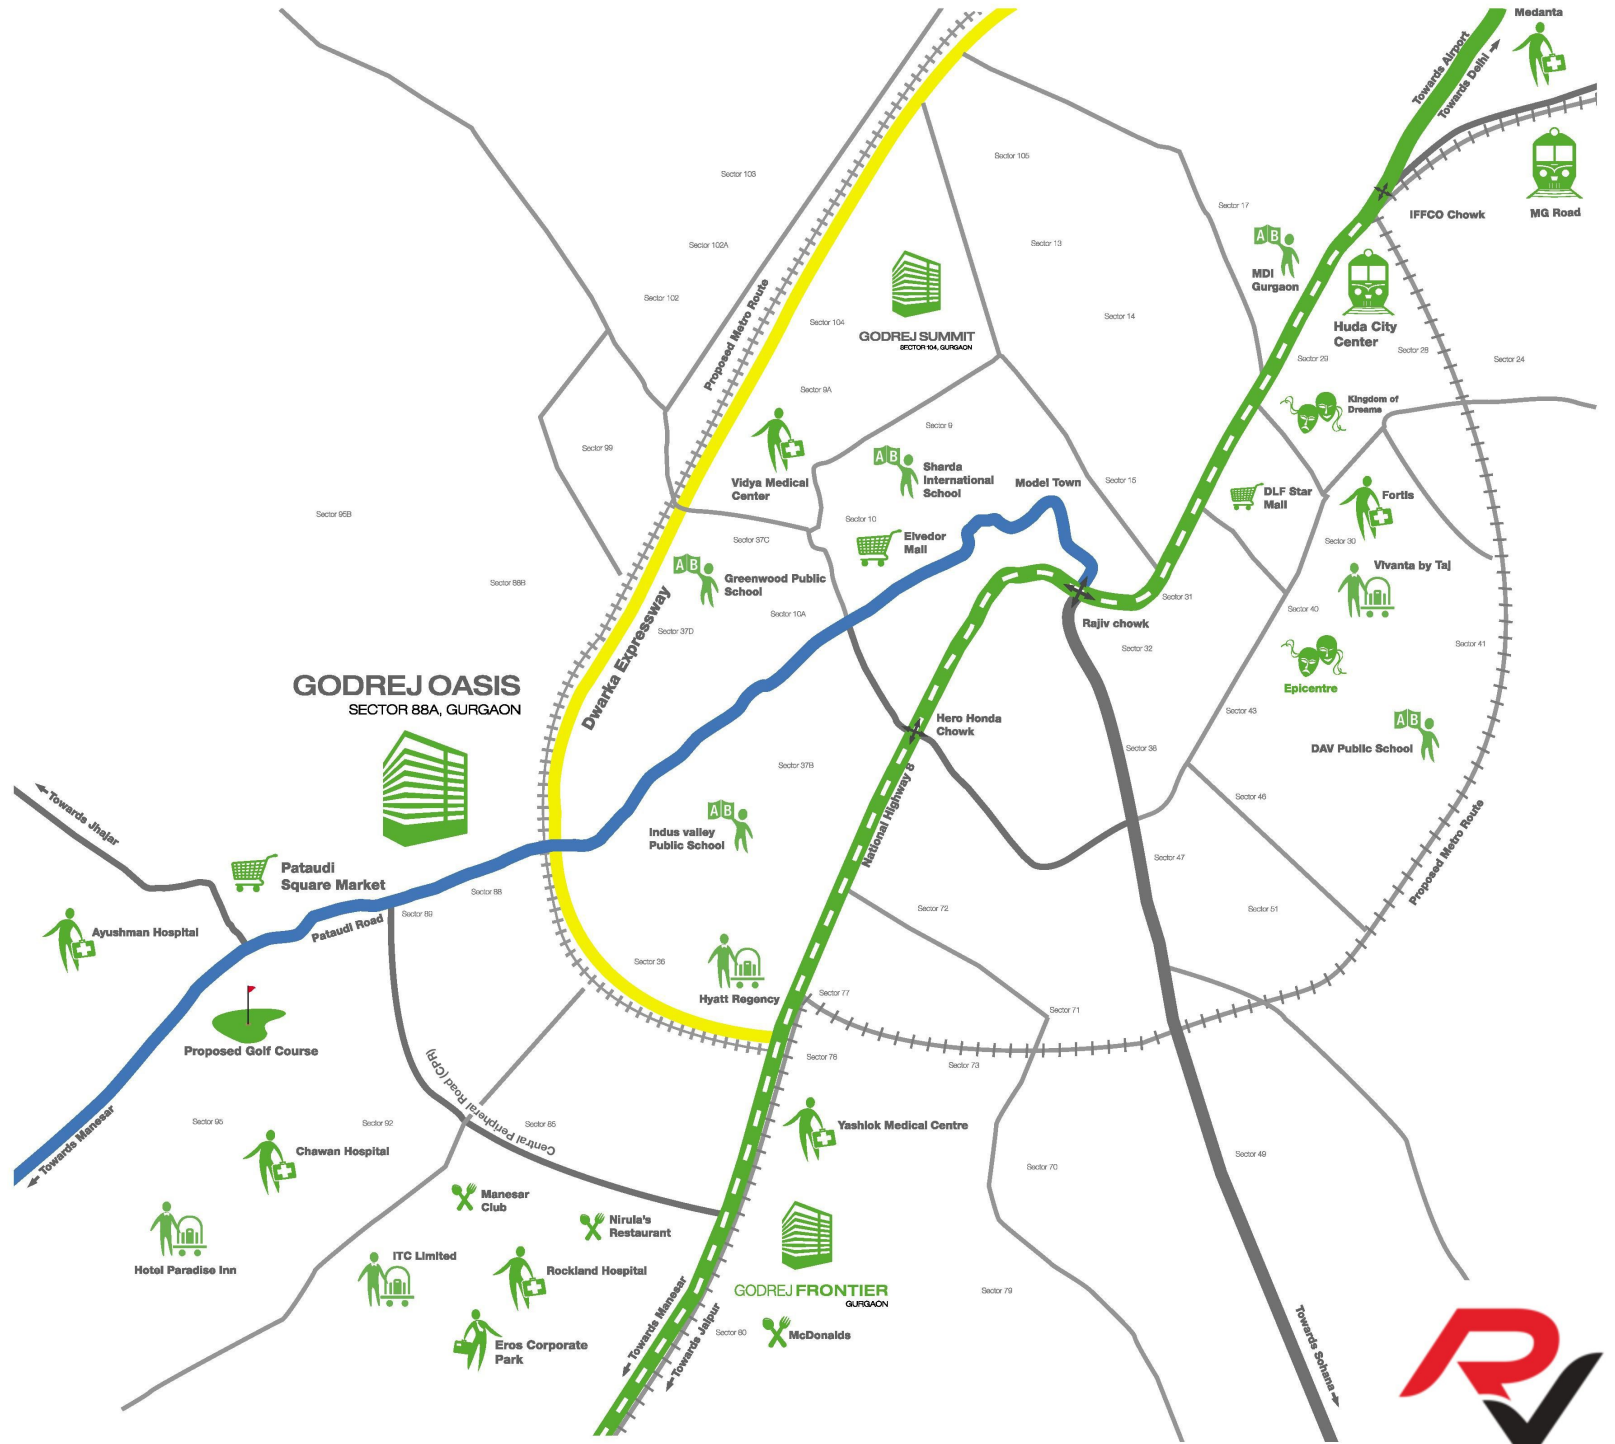

- Metro Station
- Proposed Metro Route
- NH-8
- Dwarka Expressway
- Pataudi Road
- Commercial Complex
- Medical Centre
- Restaurant
- Hotel
- School
- Entertainment
- Mall/Market
- Golf Course

*Source: Google maps. Map not to scale. As on 17/06/2019.