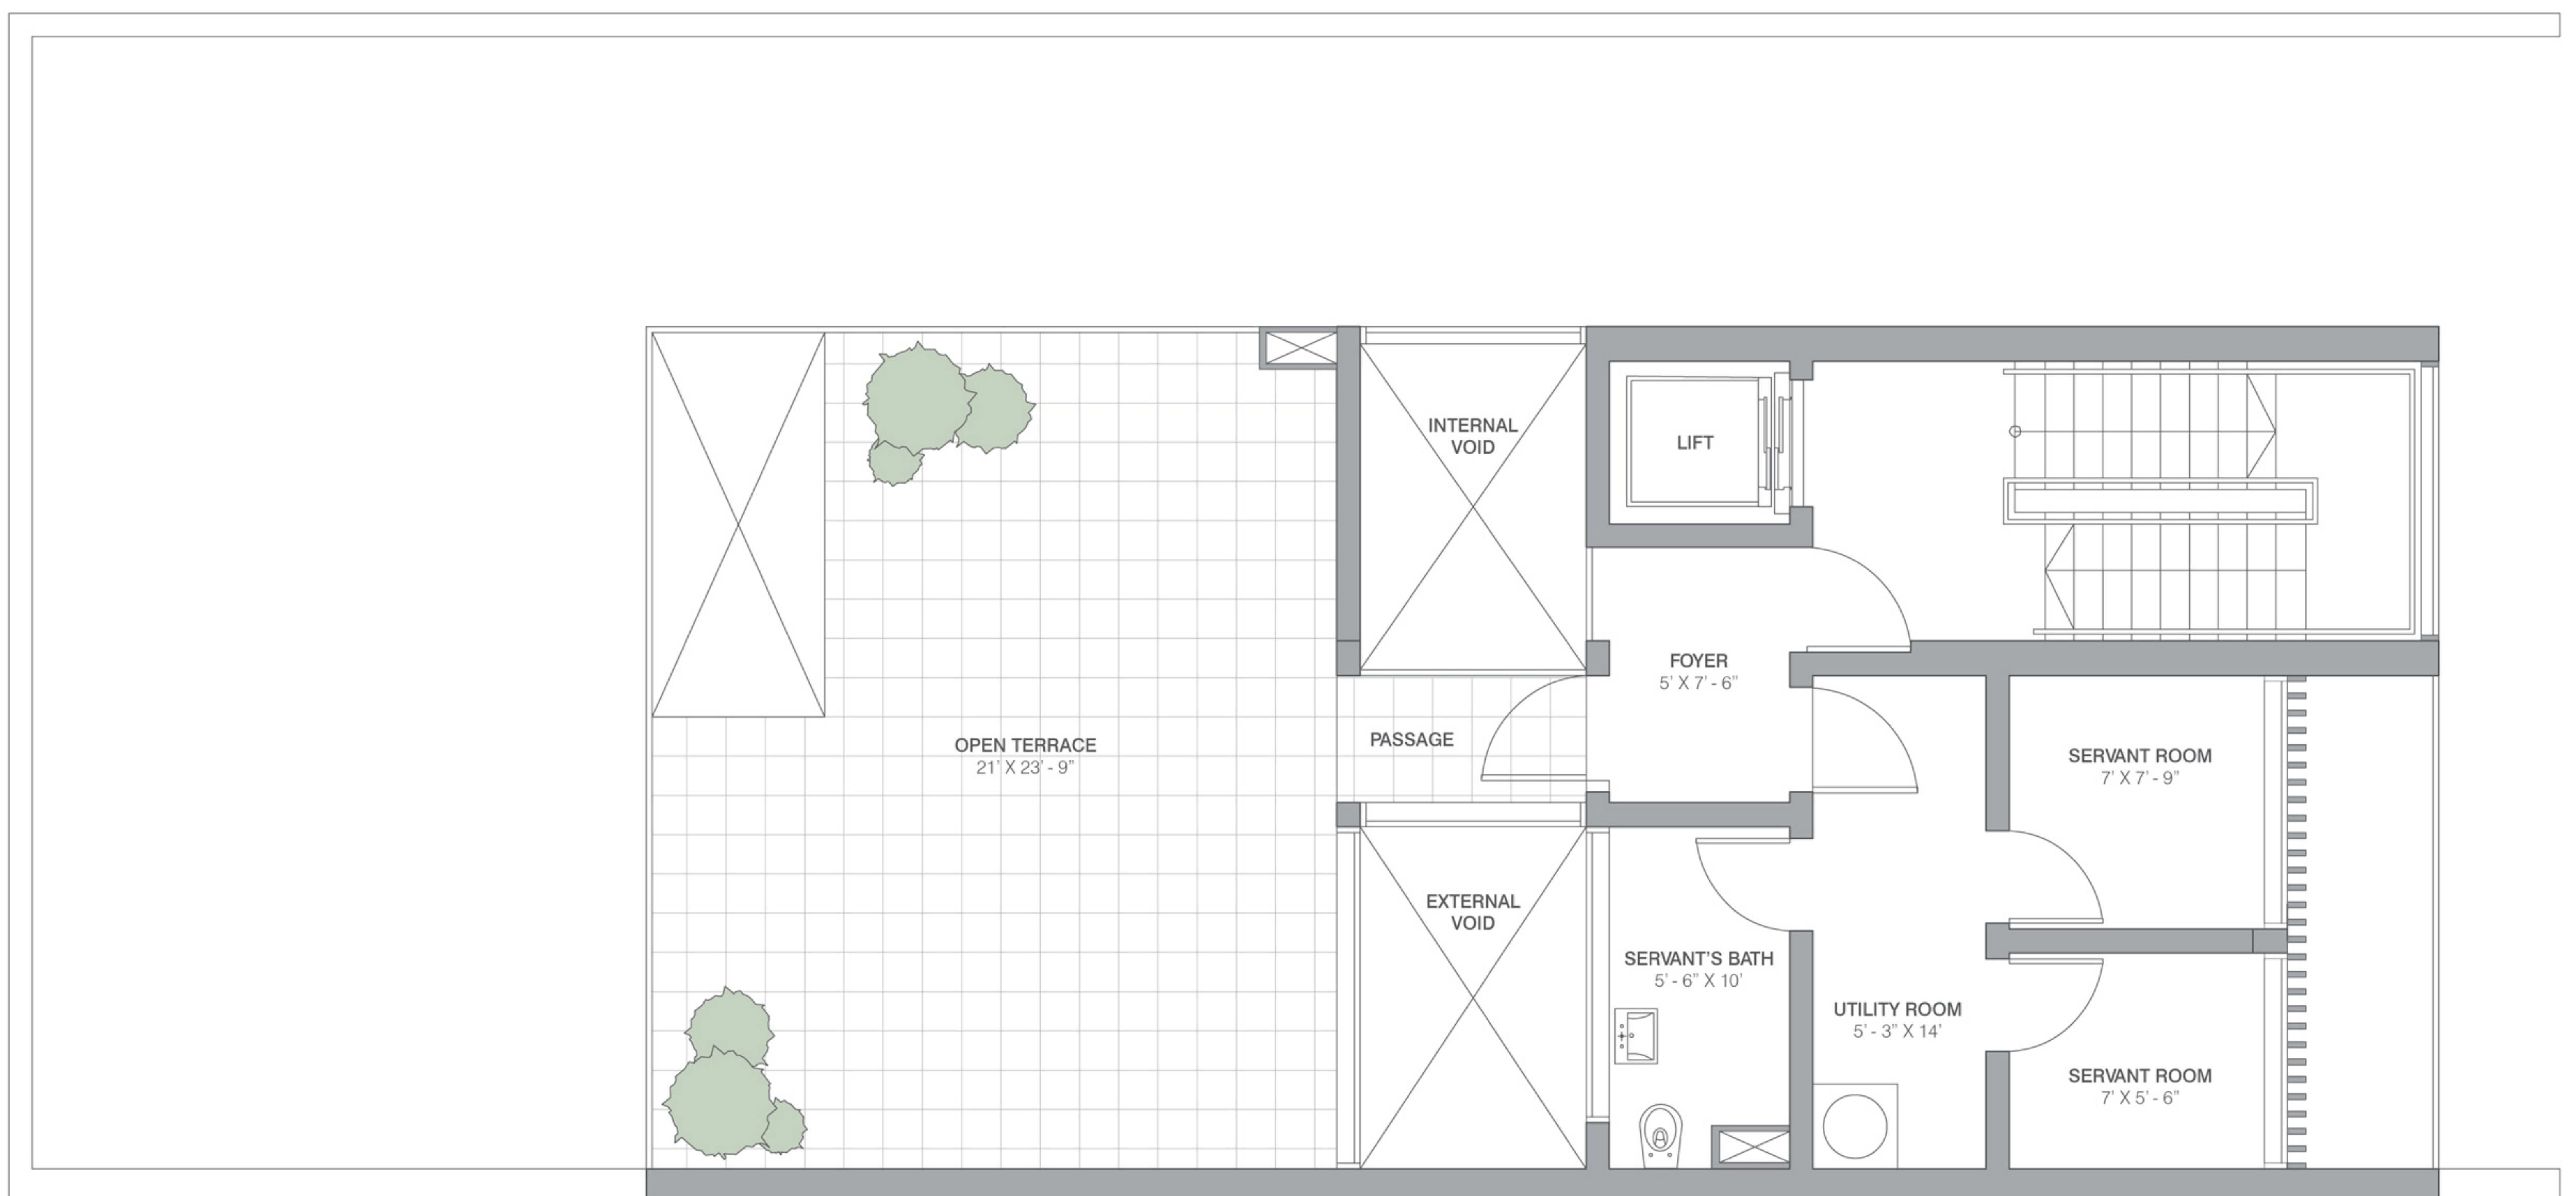

VILLAS AND RESIDENCES

GROUND FLOOR

VILLAS

SMALL - 7000 SQ.FT. (650.32 SQ.MTR.)

PRIMANTI

VILLAS AND RESIDENCES

FIRST FLOOR

VILLAS

SMALL - 7000 SQ.FT. (650.32 SQ.MTR.)

PRIMANTI

VILLAS AND RESIDENCES

SECOND FLOOR

VILLAS

SMALL - 7000 SQ.FT. (650.32 SQ.MTR.)

PRIMANTI

VILLAS AND RESIDENCES

TERRACE