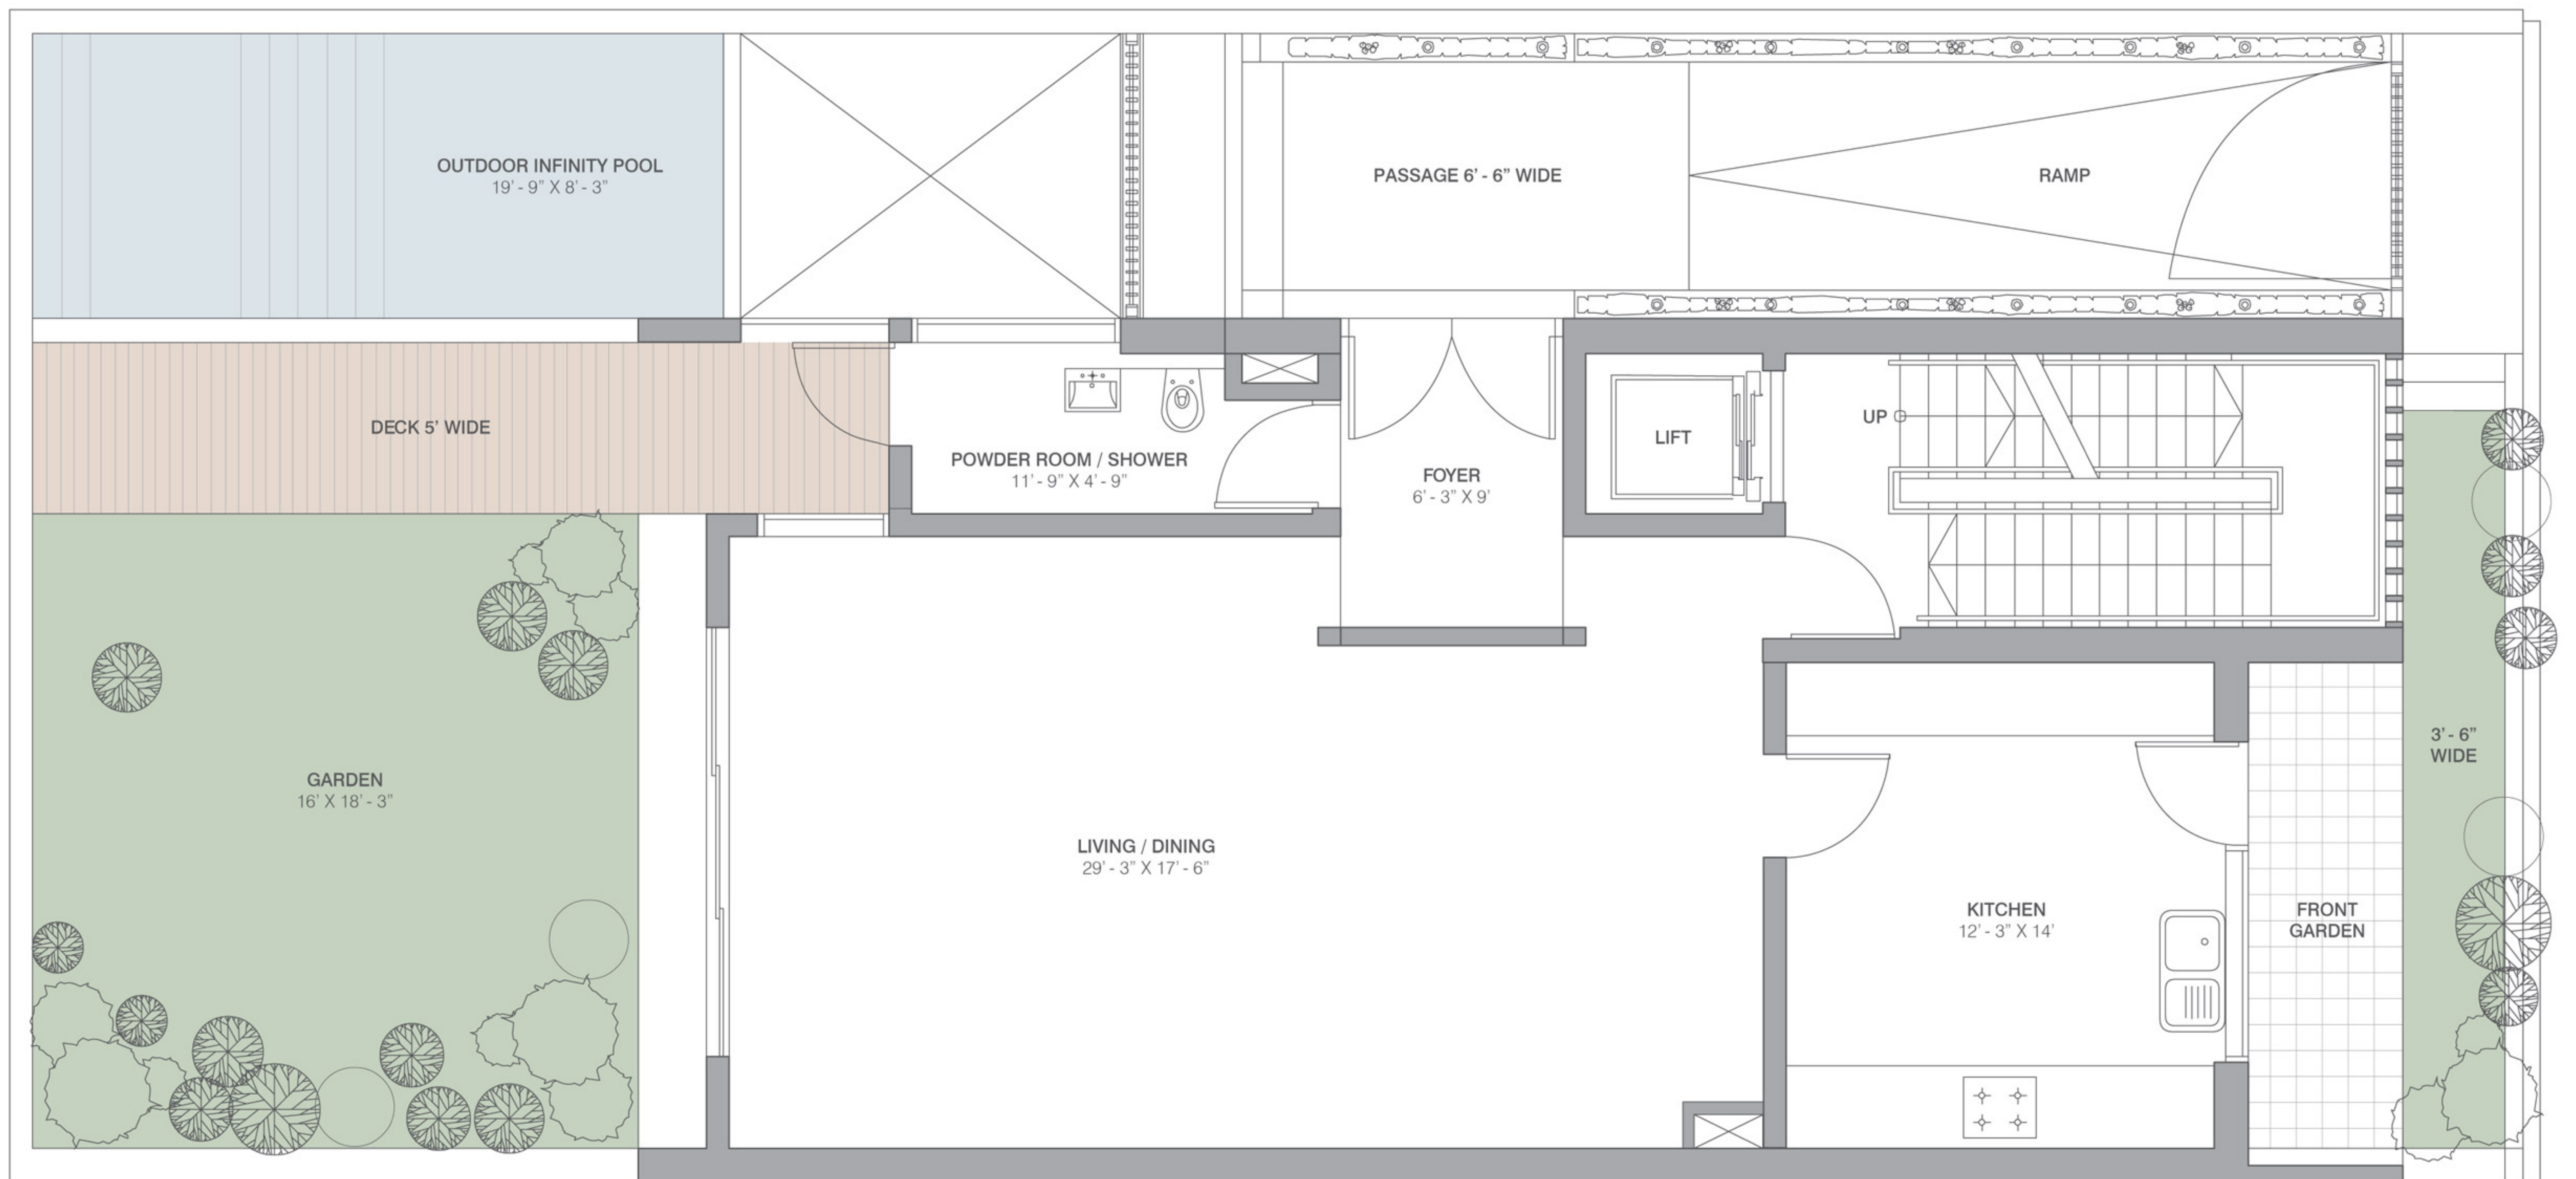

VILLAS

SMALL - 7000 SQ.FT. (650.32 SQ.MTR.)

PRIMANTI

VILLAS AND RESIDENCES

BASEMENT

VILLAS

SMALL - 7000 SQ.FT. (650.32 SQ.MTR.)

PRIMANTI

VILLAS AND RESIDENCES

GROUND FLOOR

VILLAS

SMALL - 7000 SQ.FT. (650.32 SQ.MTR.)

PRIMANTI

VILLAS AND RESIDENCES

FIRST FLOOR

VILLAS

SMALL - 7000 SQ.FT. (650.32 SQ.MTR.)

PRIMANTI

VILLAS AND RESIDENCES

SECOND FLOOR

VILLAS

SMALL - 7000 SQ.FT. (650.32 SQ.MTR.)

PRIMANTI

VILLAS AND RESIDENCES

TERRACE