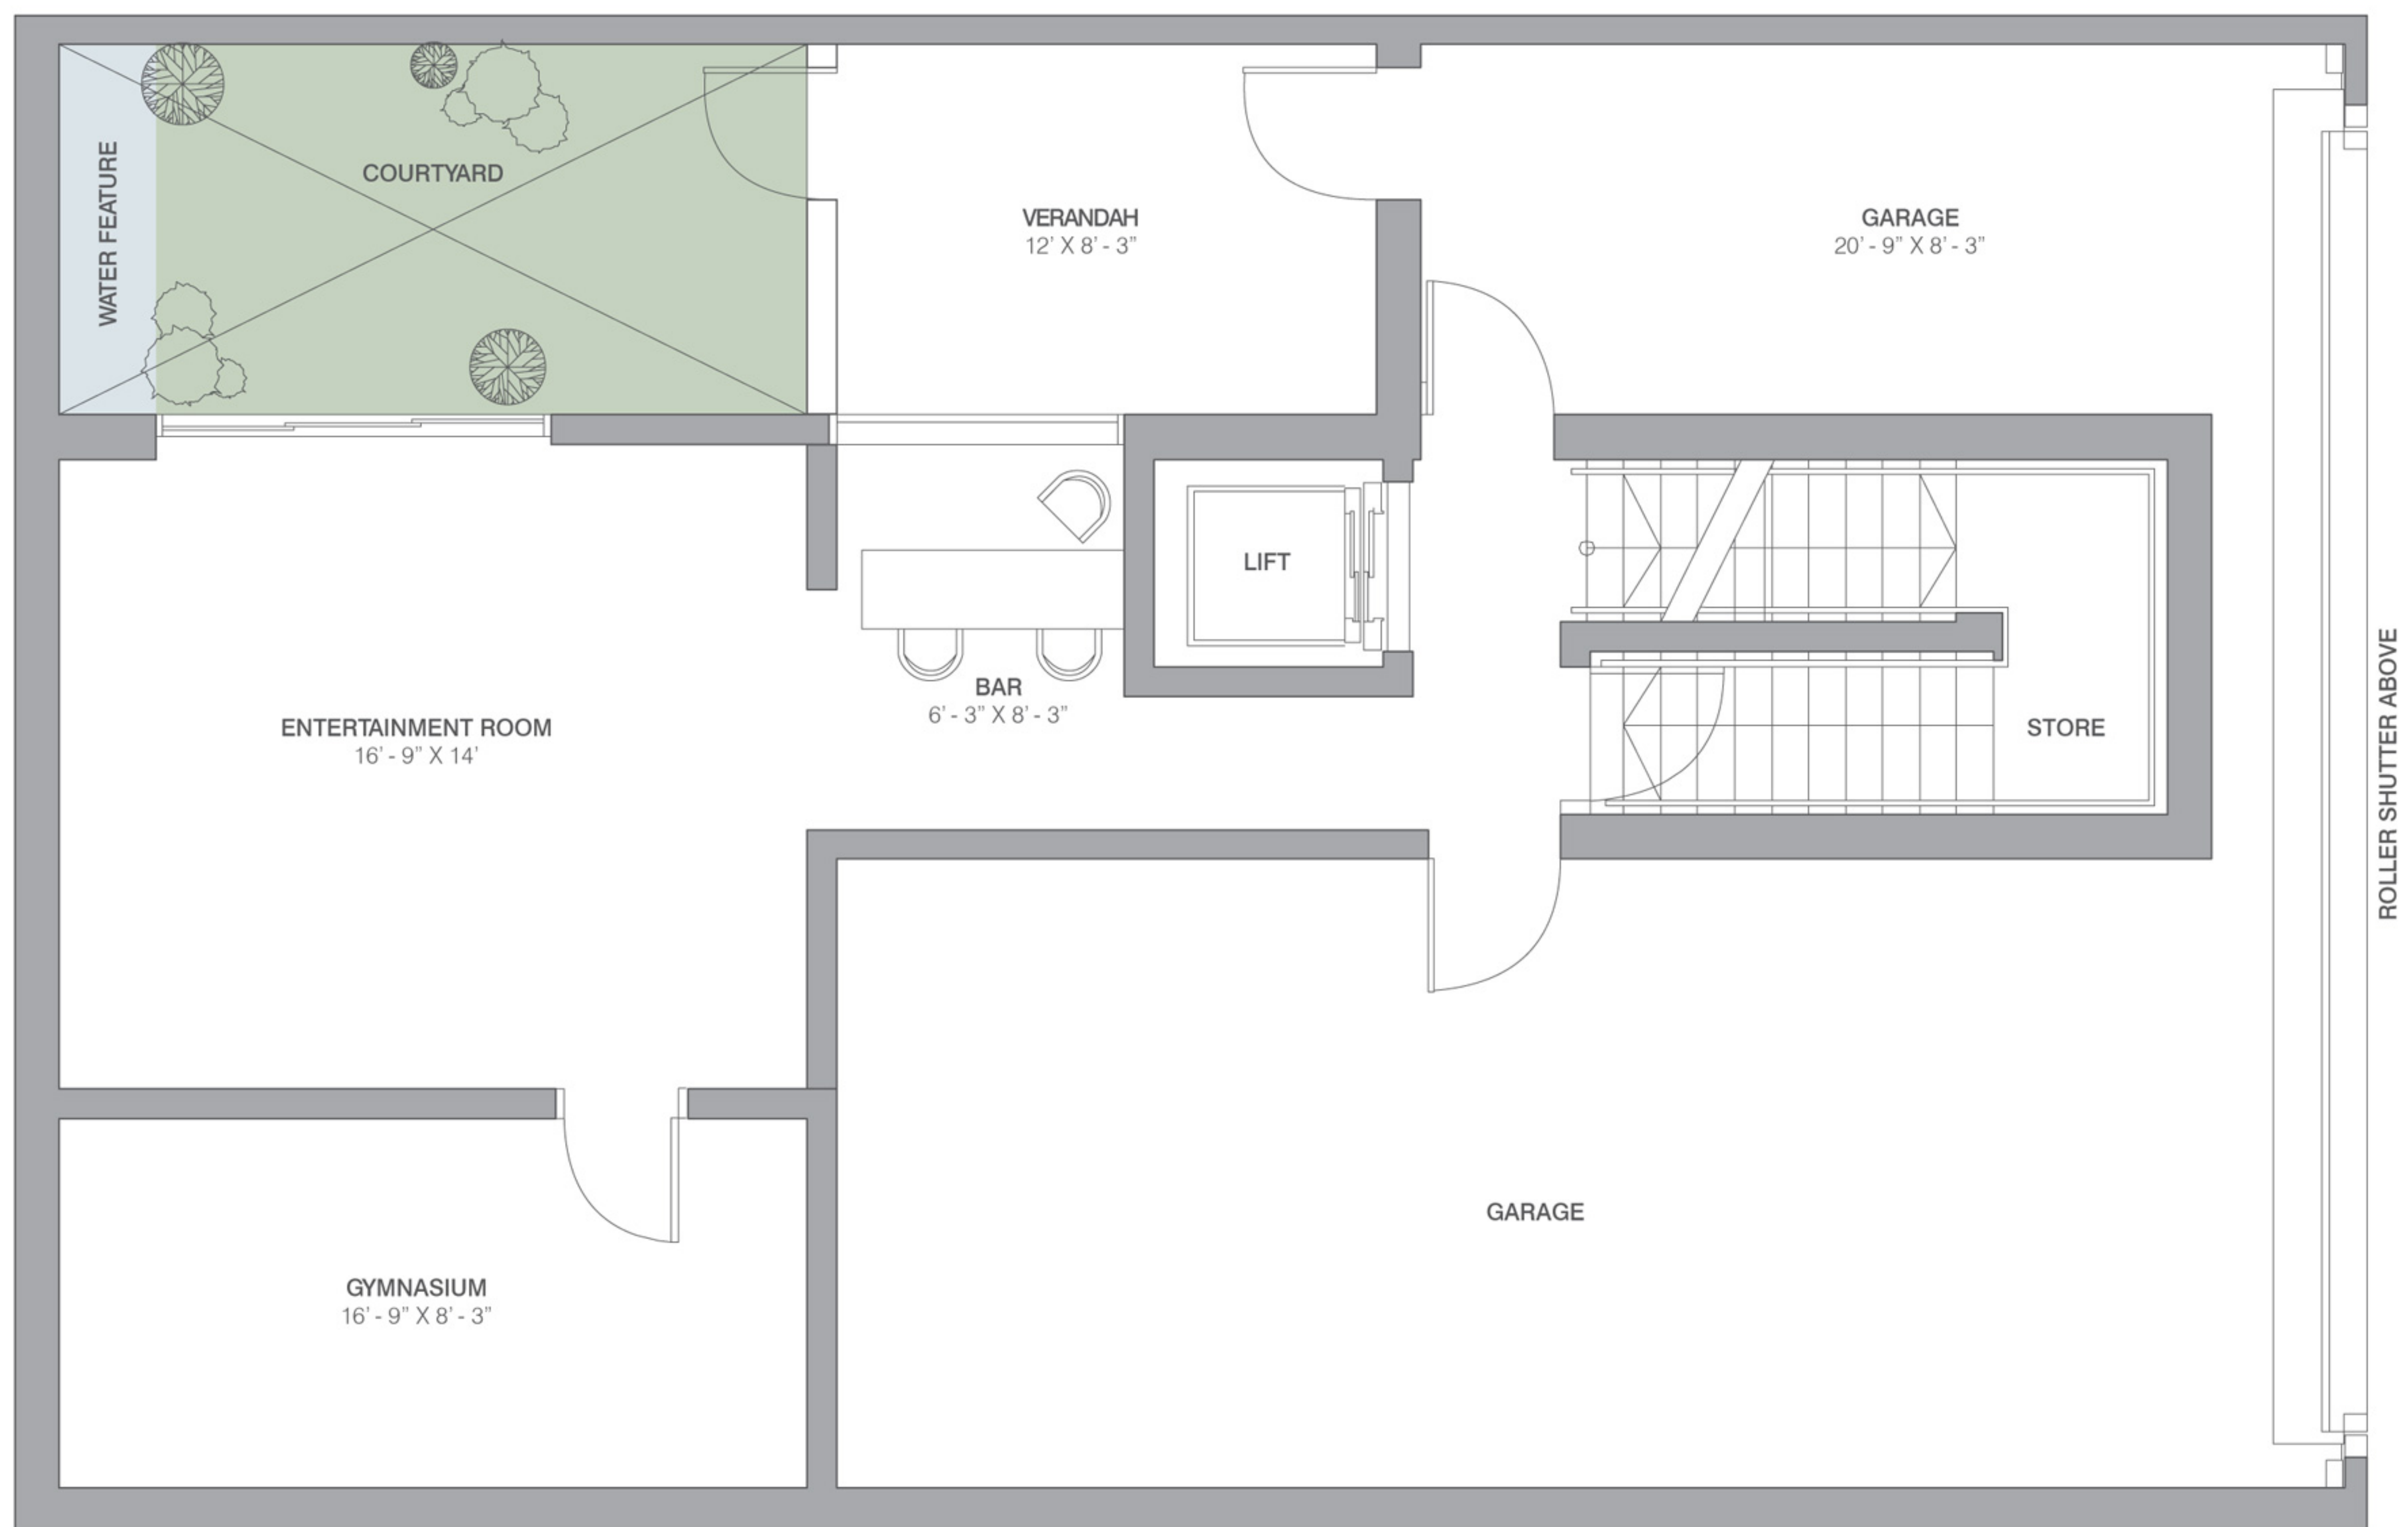

VILLAS

SMALL - 7000 SQ.FT. (650.32 SQ.MTR.)

PRIMANTI

VILLAS AND RESIDENCES

BASEMENT

VILLAS

SMALL - 7000 SQ.FT. (650.32 SQ.MTR.)

PRIMANTI

VILLAS AND RESIDENCES

GROUND FLOOR

VILLAS

SMALL - 7000 SQ.FT. (650.32 SQ.MTR.)

PRIMANTI

VILLAS AND RESIDENCES

FIRST FLOOR

VILLAS

SMALL - 7000 SQ.FT. (650.32 SQ.MTR.)

PRIMANTI

VILLAS AND RESIDENCES

SECOND FLOOR

VILLAS

SMALL - 7000 SQ.FT. (650.32 SQ.MTR.)

PRIMANTI

VILLAS AND RESIDENCES

TERRACE