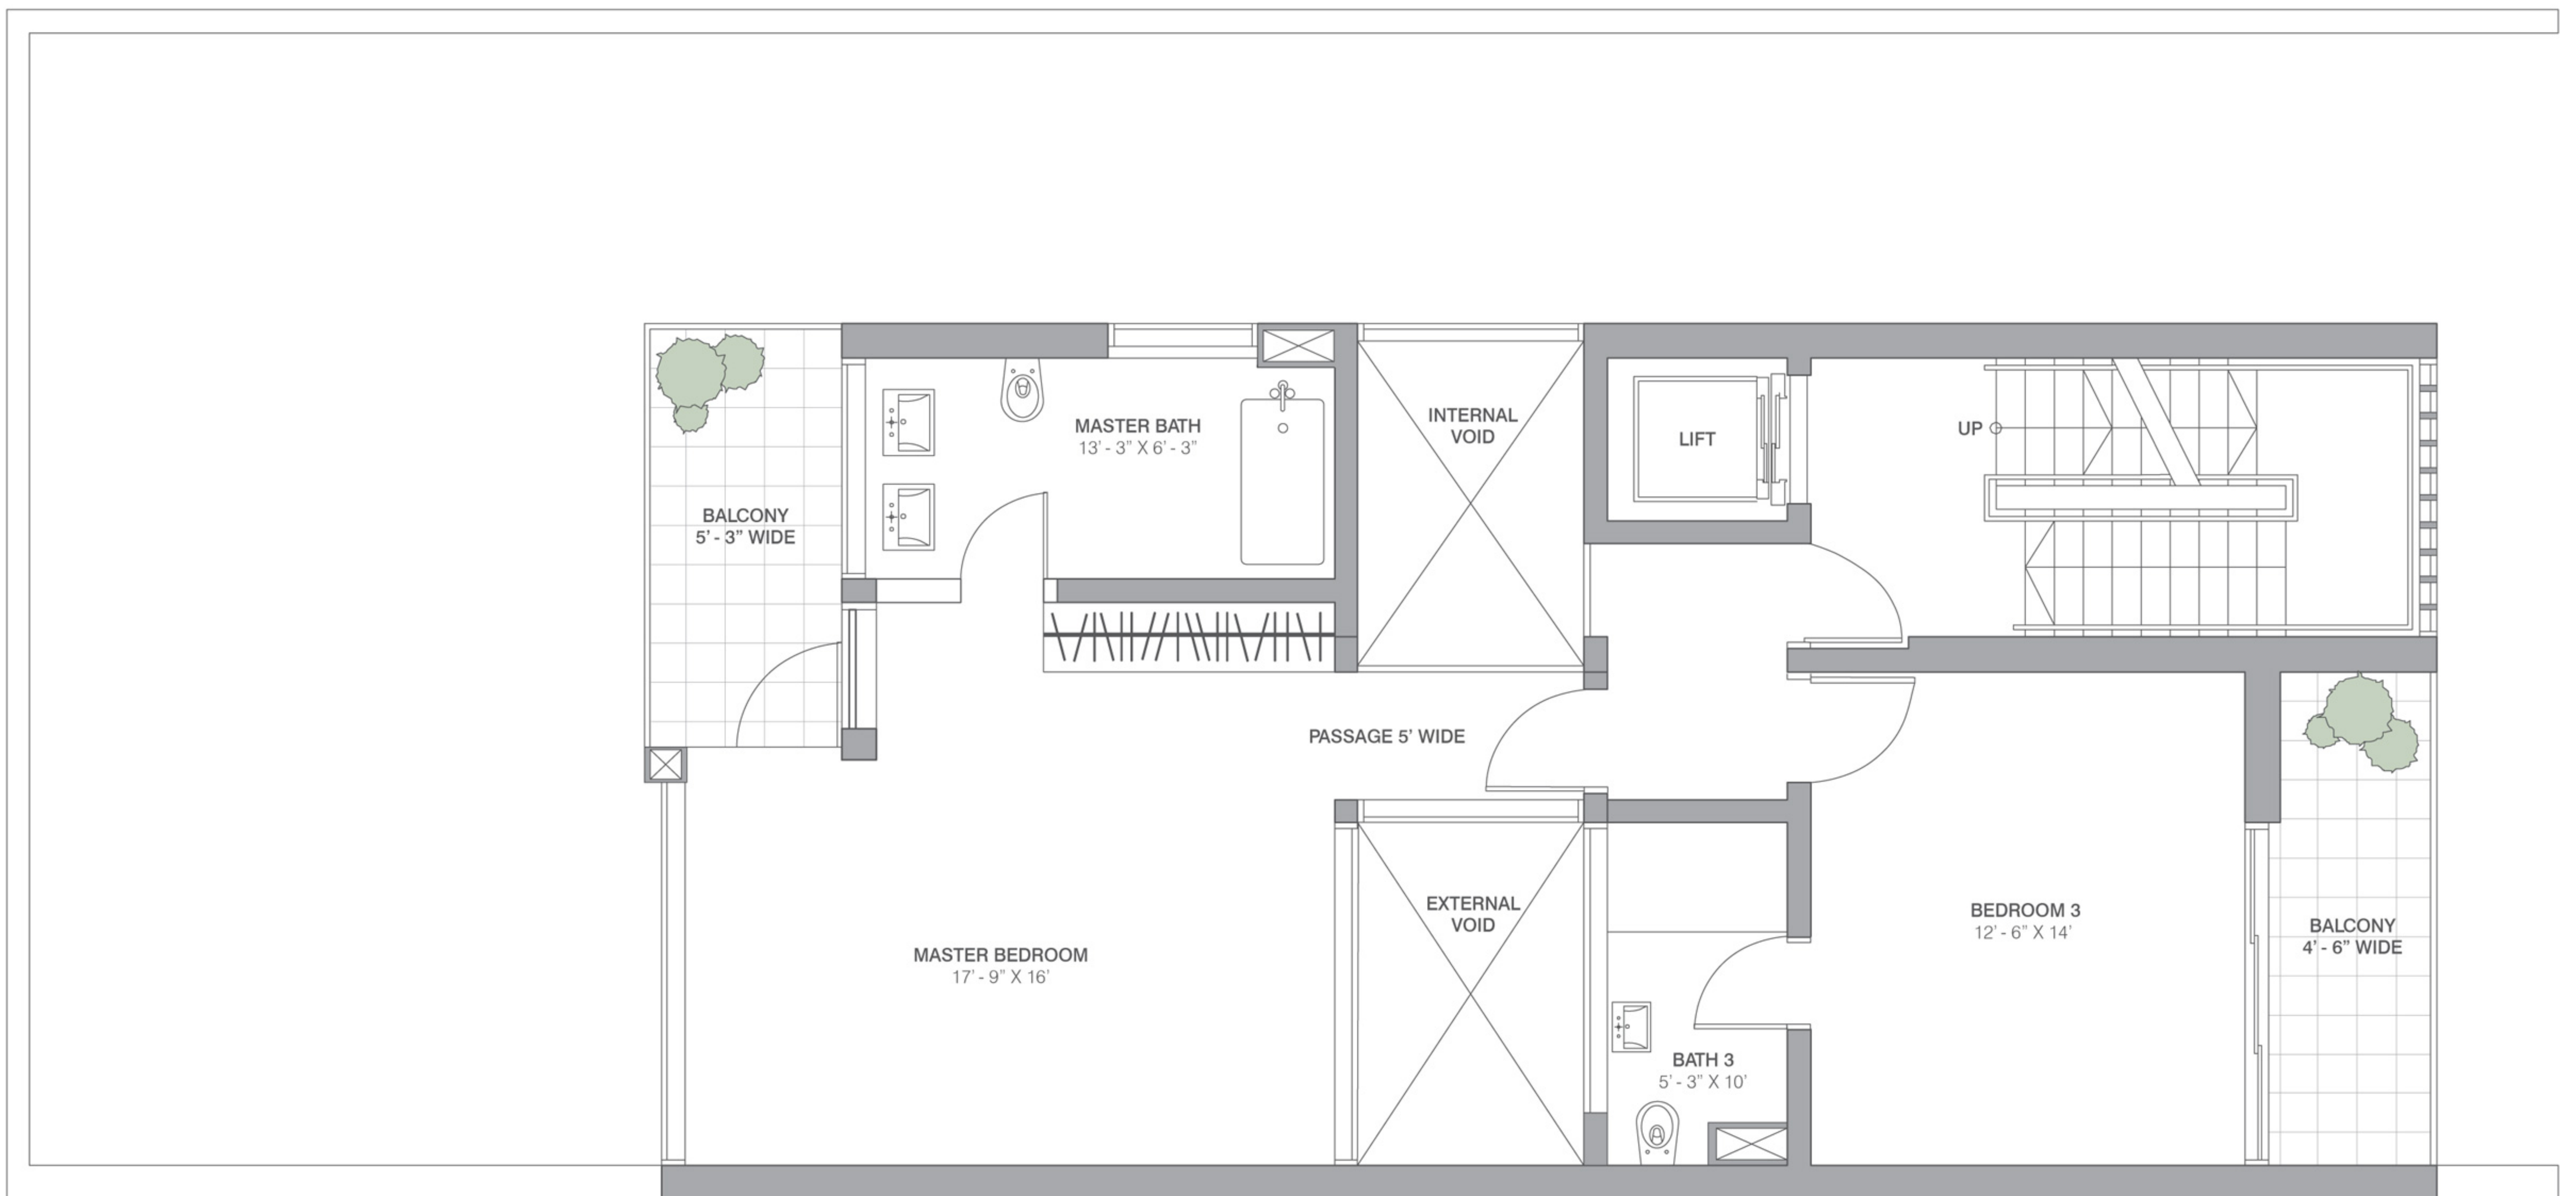

VILLAS

SMALL - 7000 SQ.FT. (650.32 SQ.MTR.)

PRIMANTI

VILLAS AND RESIDENCES

BASEMENT

VILLAS

SMALL - 7000 SQ.FT. (650.32 SQ.MTR.)

PRIMANTI

VILLAS AND RESIDENCES

GROUND FLOOR

VILLAS

SMALL - 7000 SQ.FT. (650.32 SQ.MTR.)

PRIMANTI

VILLAS AND RESIDENCES

FIRST FLOOR

VILLAS

SMALL - 7000 SQ.FT. (650.32 SQ.MTR.)

PRIMANTI

VILLAS AND RESIDENCES

SECOND FLOOR

VILLAS

SMALL - 7000 SQ.FT. (650.32 SQ.MTR.)

PRIMANTI

VILLAS AND RESIDENCES

TERRACE