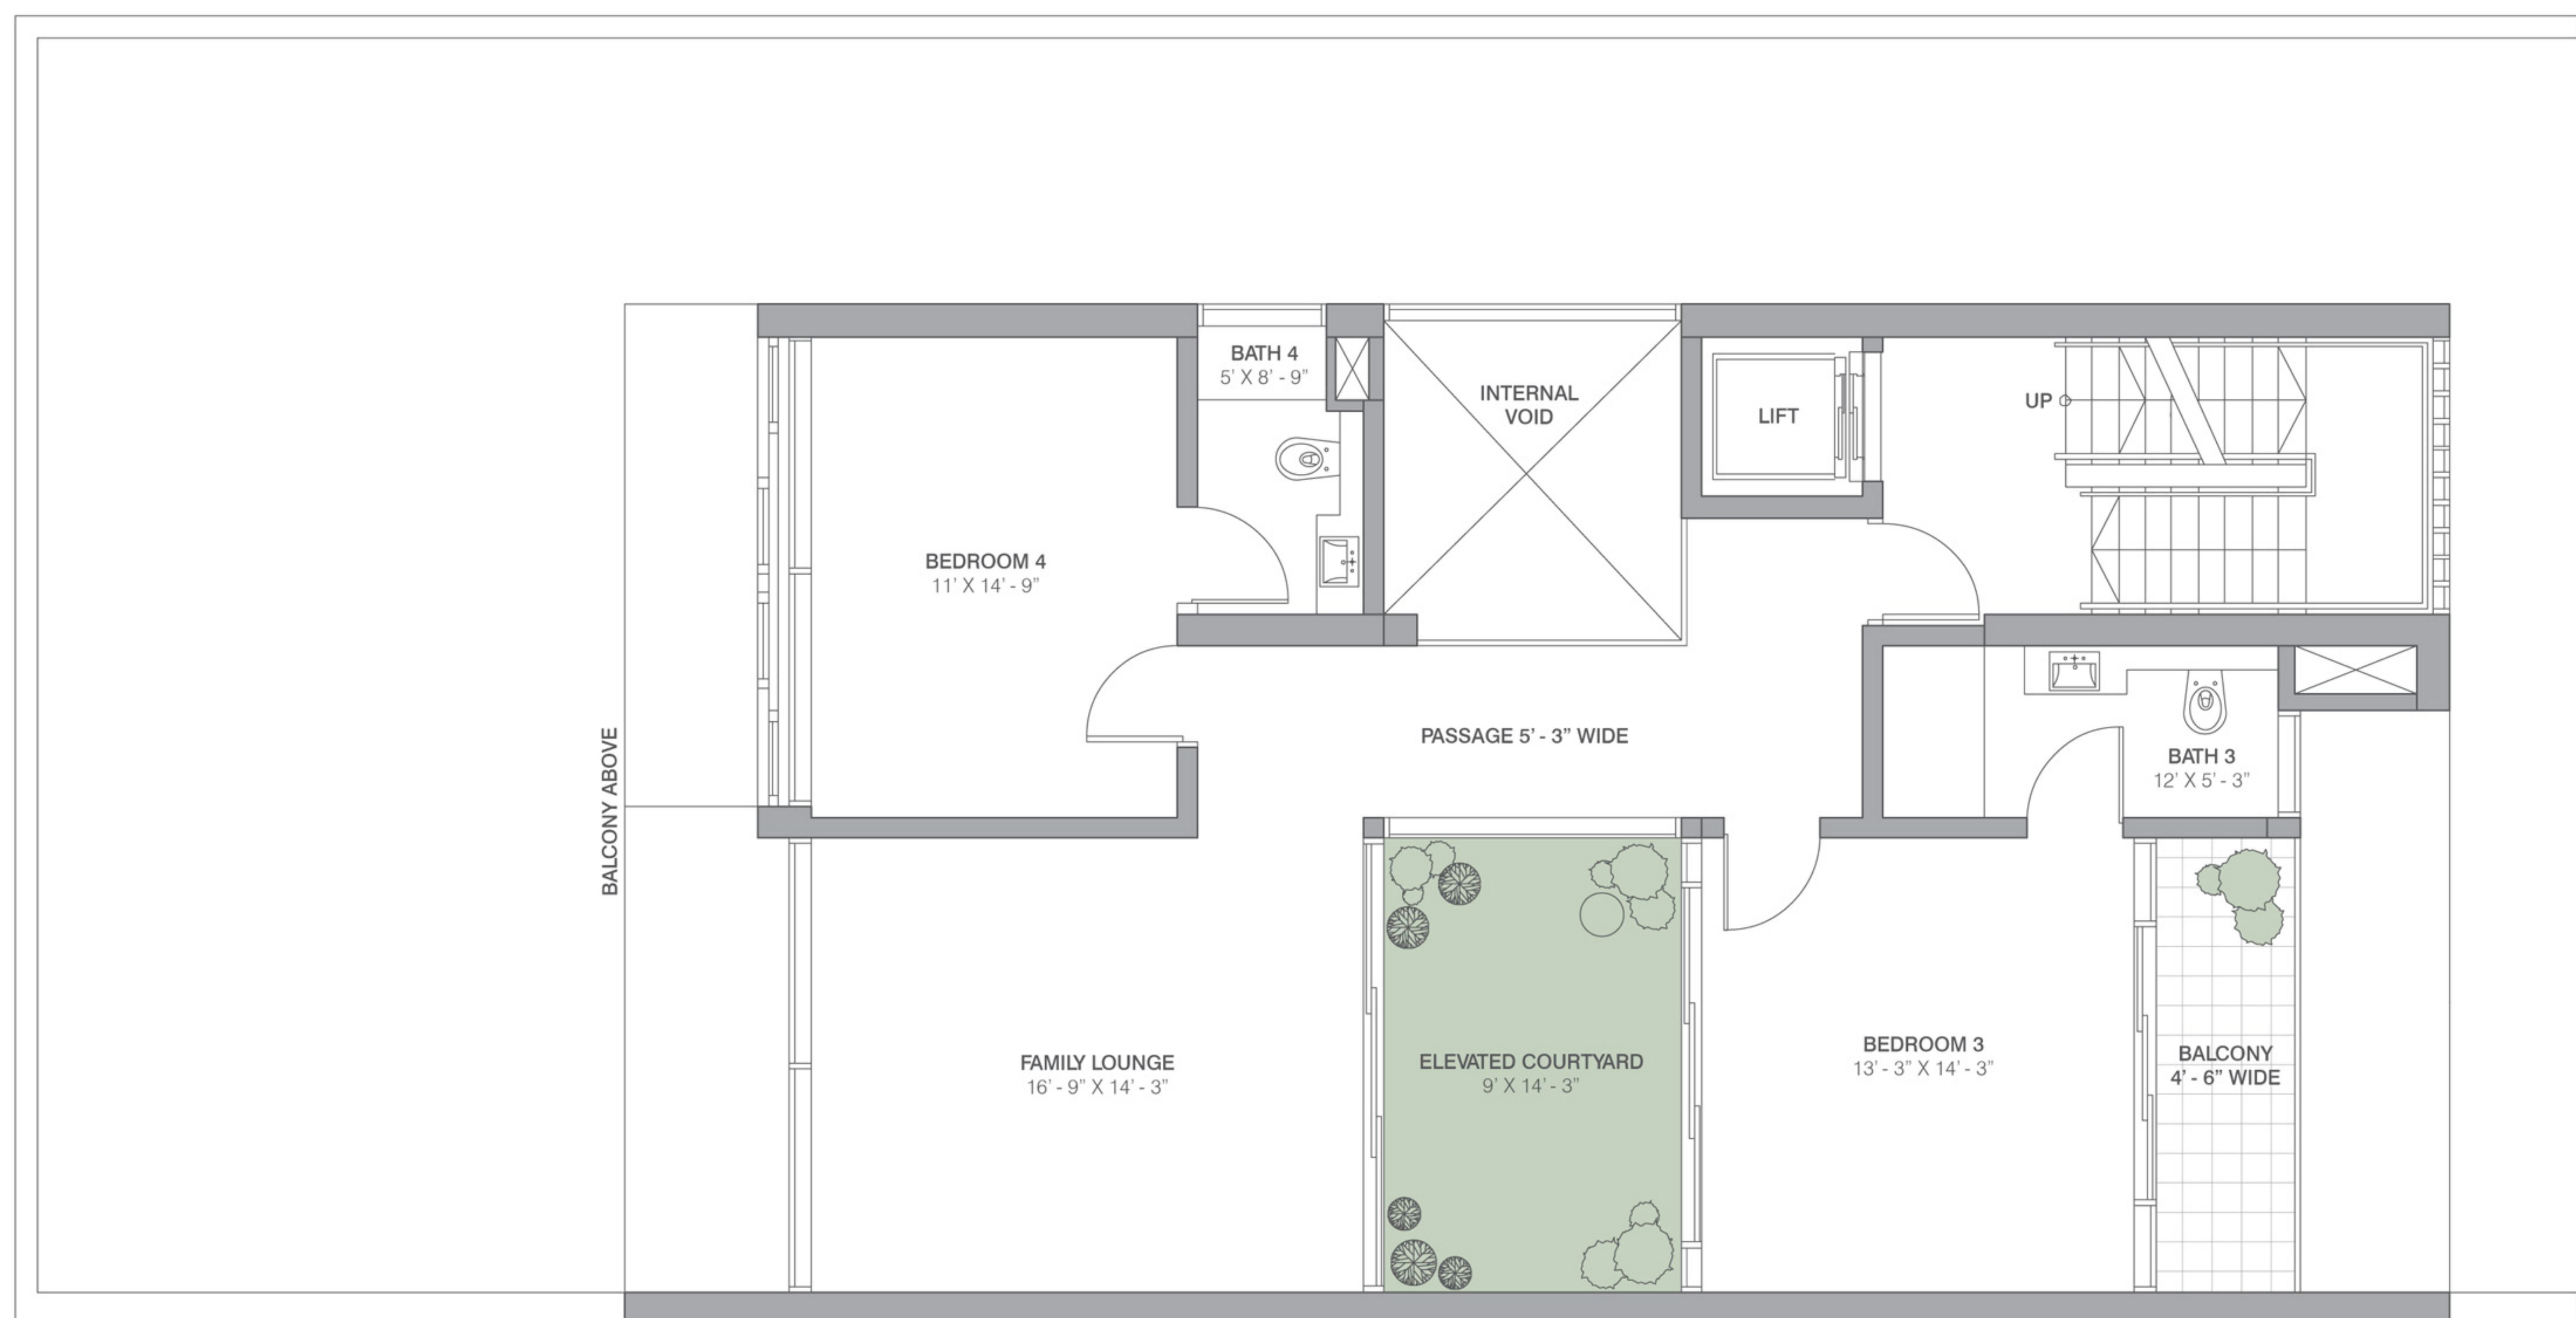

VILLAS

LARGE - 8500 SQ.FT. (789.67 SQ.MTR.)

PRIMANTI

VILLAS AND RESIDENCES

BASEMENT

VILLAS

LARGE - 8500 SQ.FT. (789.67 SQ.MTR.)

PRIMANTI

VILLAS AND RESIDENCES

GROUND FLOOR

VILLAS

LARGE - 8500 SQ.FT. (789.67 SQ.MTR.)

PRIMANTI

VILLAS AND RESIDENCES

FIRST FLOOR

VILLAS

LARGE - 8500 SQ.FT. (789.67 SQ.MTR.)

PRIMANTI

VILLAS AND RESIDENCES

SECOND FLOOR

VILLAS

LARGE - 8500 SQ.FT. (789.67 SQ.MTR.)

PRIMANTI

VILLAS AND RESIDENCES

TERRACE