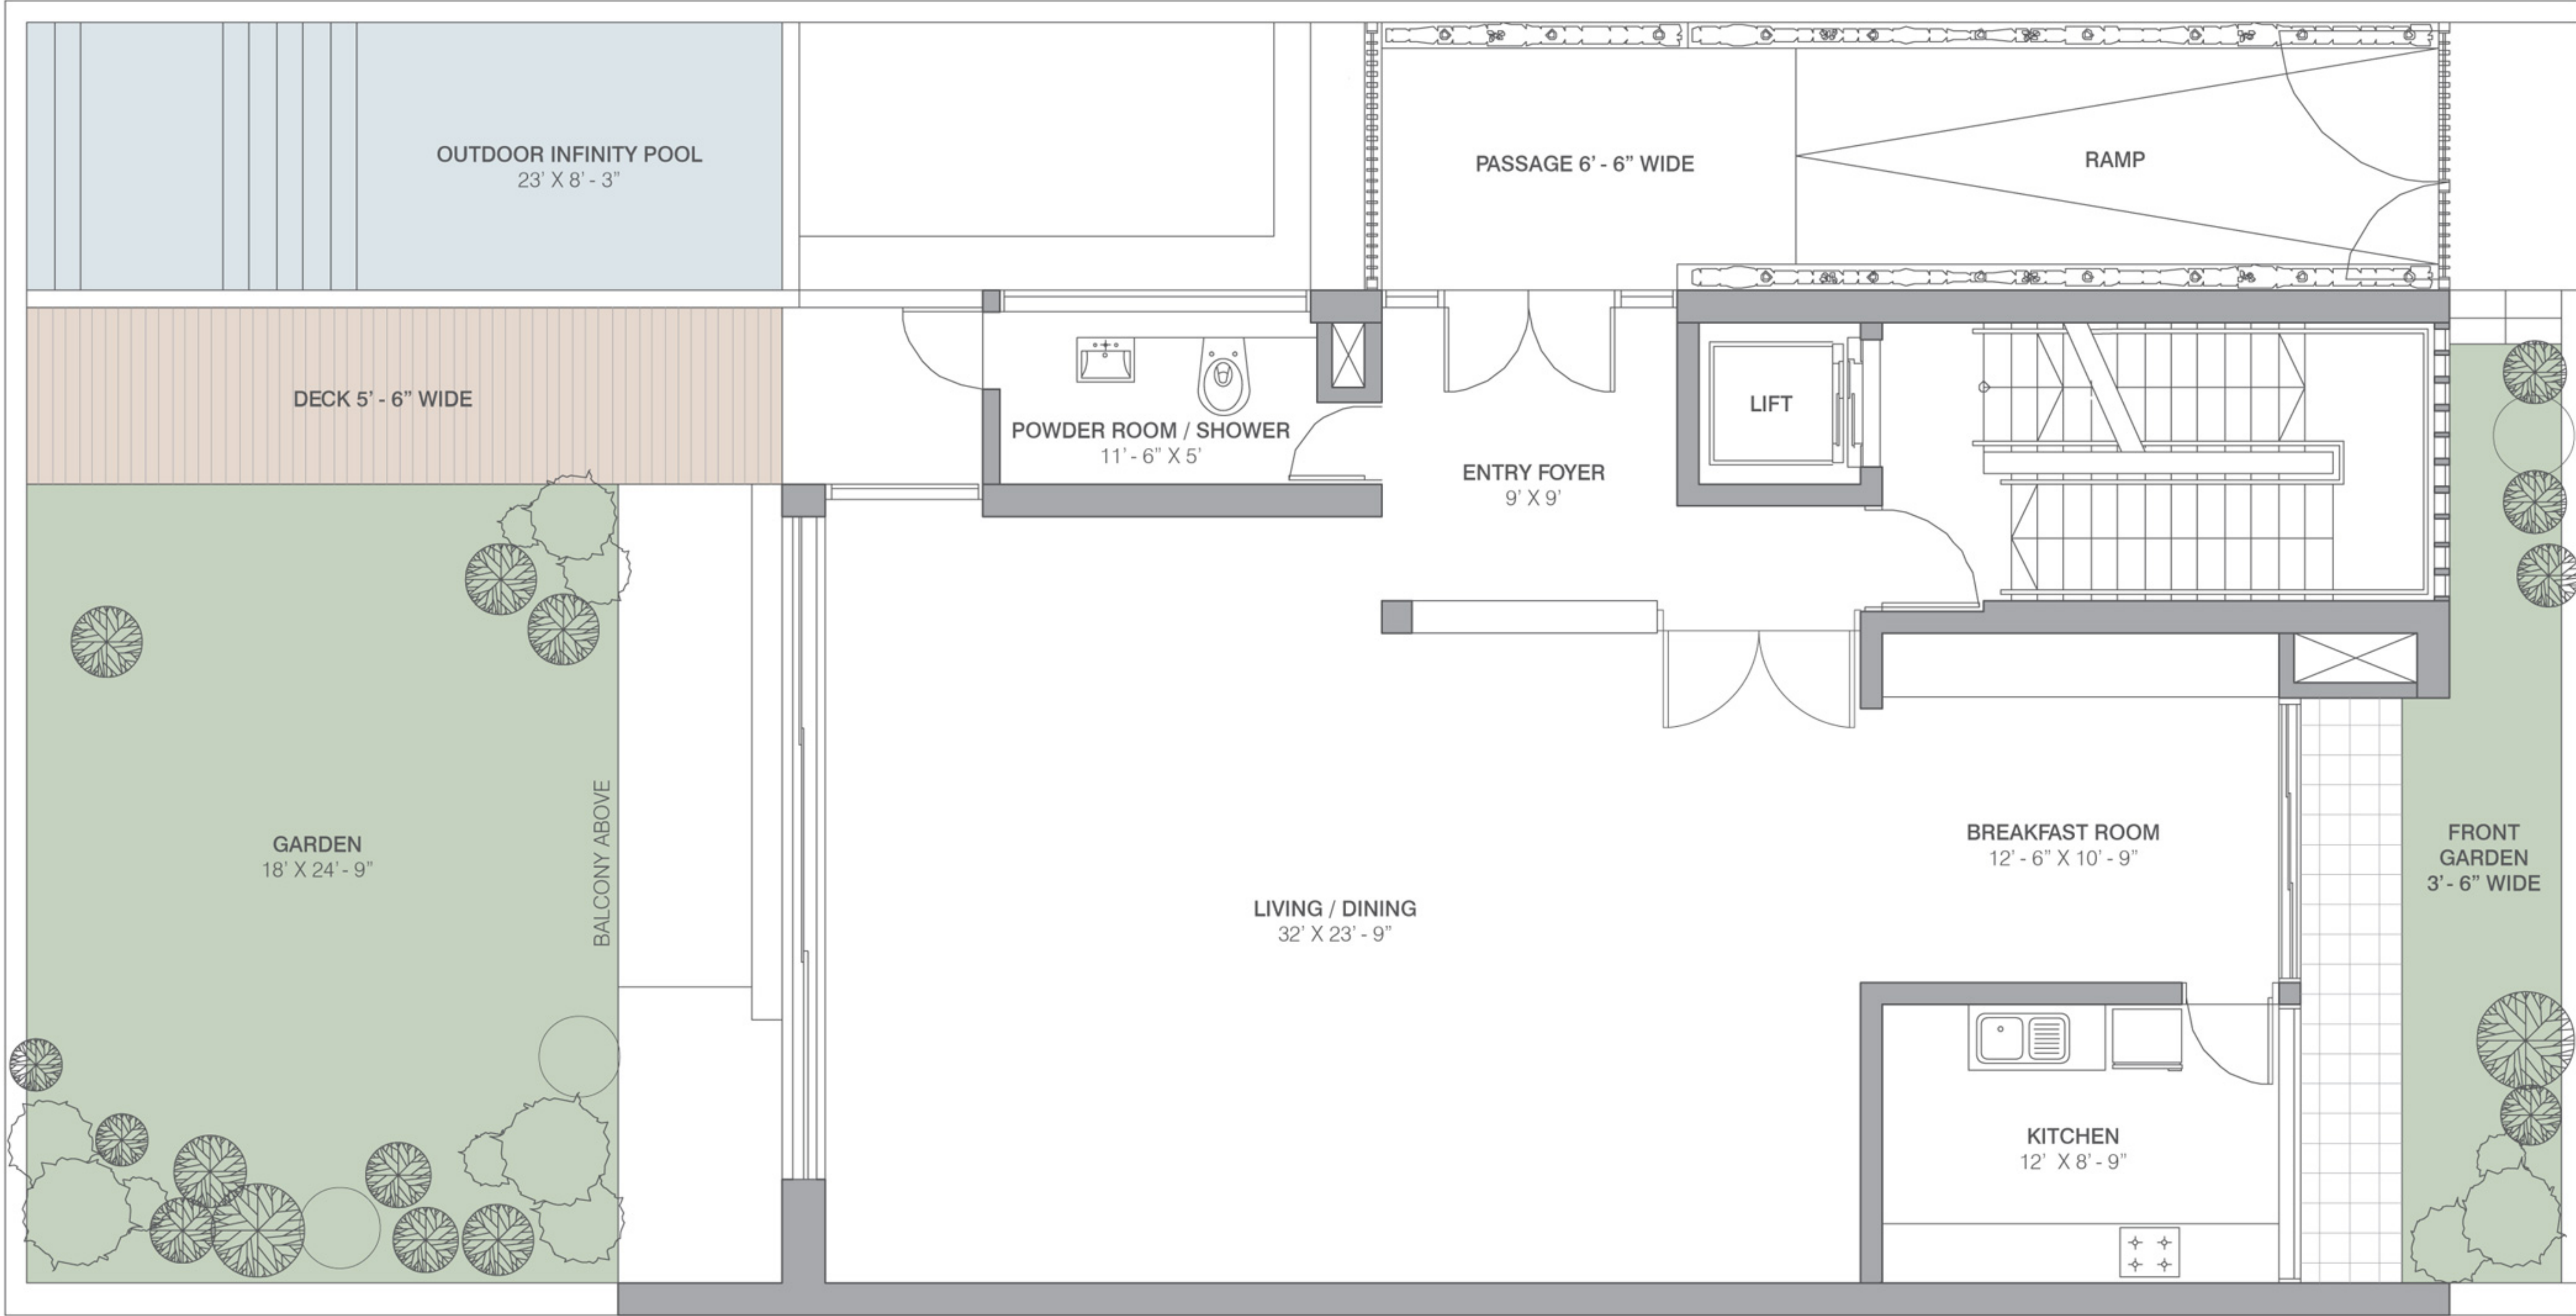

VILLAS

LARGE - 8500 SQ.FT. (789.67 SQ.MTR.)

PRIMANTI

VILLAS AND RESIDENCES

BASEMENT

VILLAS

LARGE - 8500 SQ.FT. (789.67 SQ.MTR.)

PRIMANTI

VILLAS AND RESIDENCES

GROUND FLOOR

VILLAS

LARGE - 8500 SQ.FT. (789.67 SQ.MTR.)

PRIMANTI

VILLAS AND RESIDENCES

FIRST FLOOR

VILLAS

LARGE - 8500 SQ.FT. (789.67 SQ.MTR.)

PRIMANTI

VILLAS AND RESIDENCES

SECOND FLOOR

VILLAS

LARGE - 8500 SQ.FT. (789.67 SQ.MTR.)

PRIMANTI

VILLAS AND RESIDENCES

TERRACE