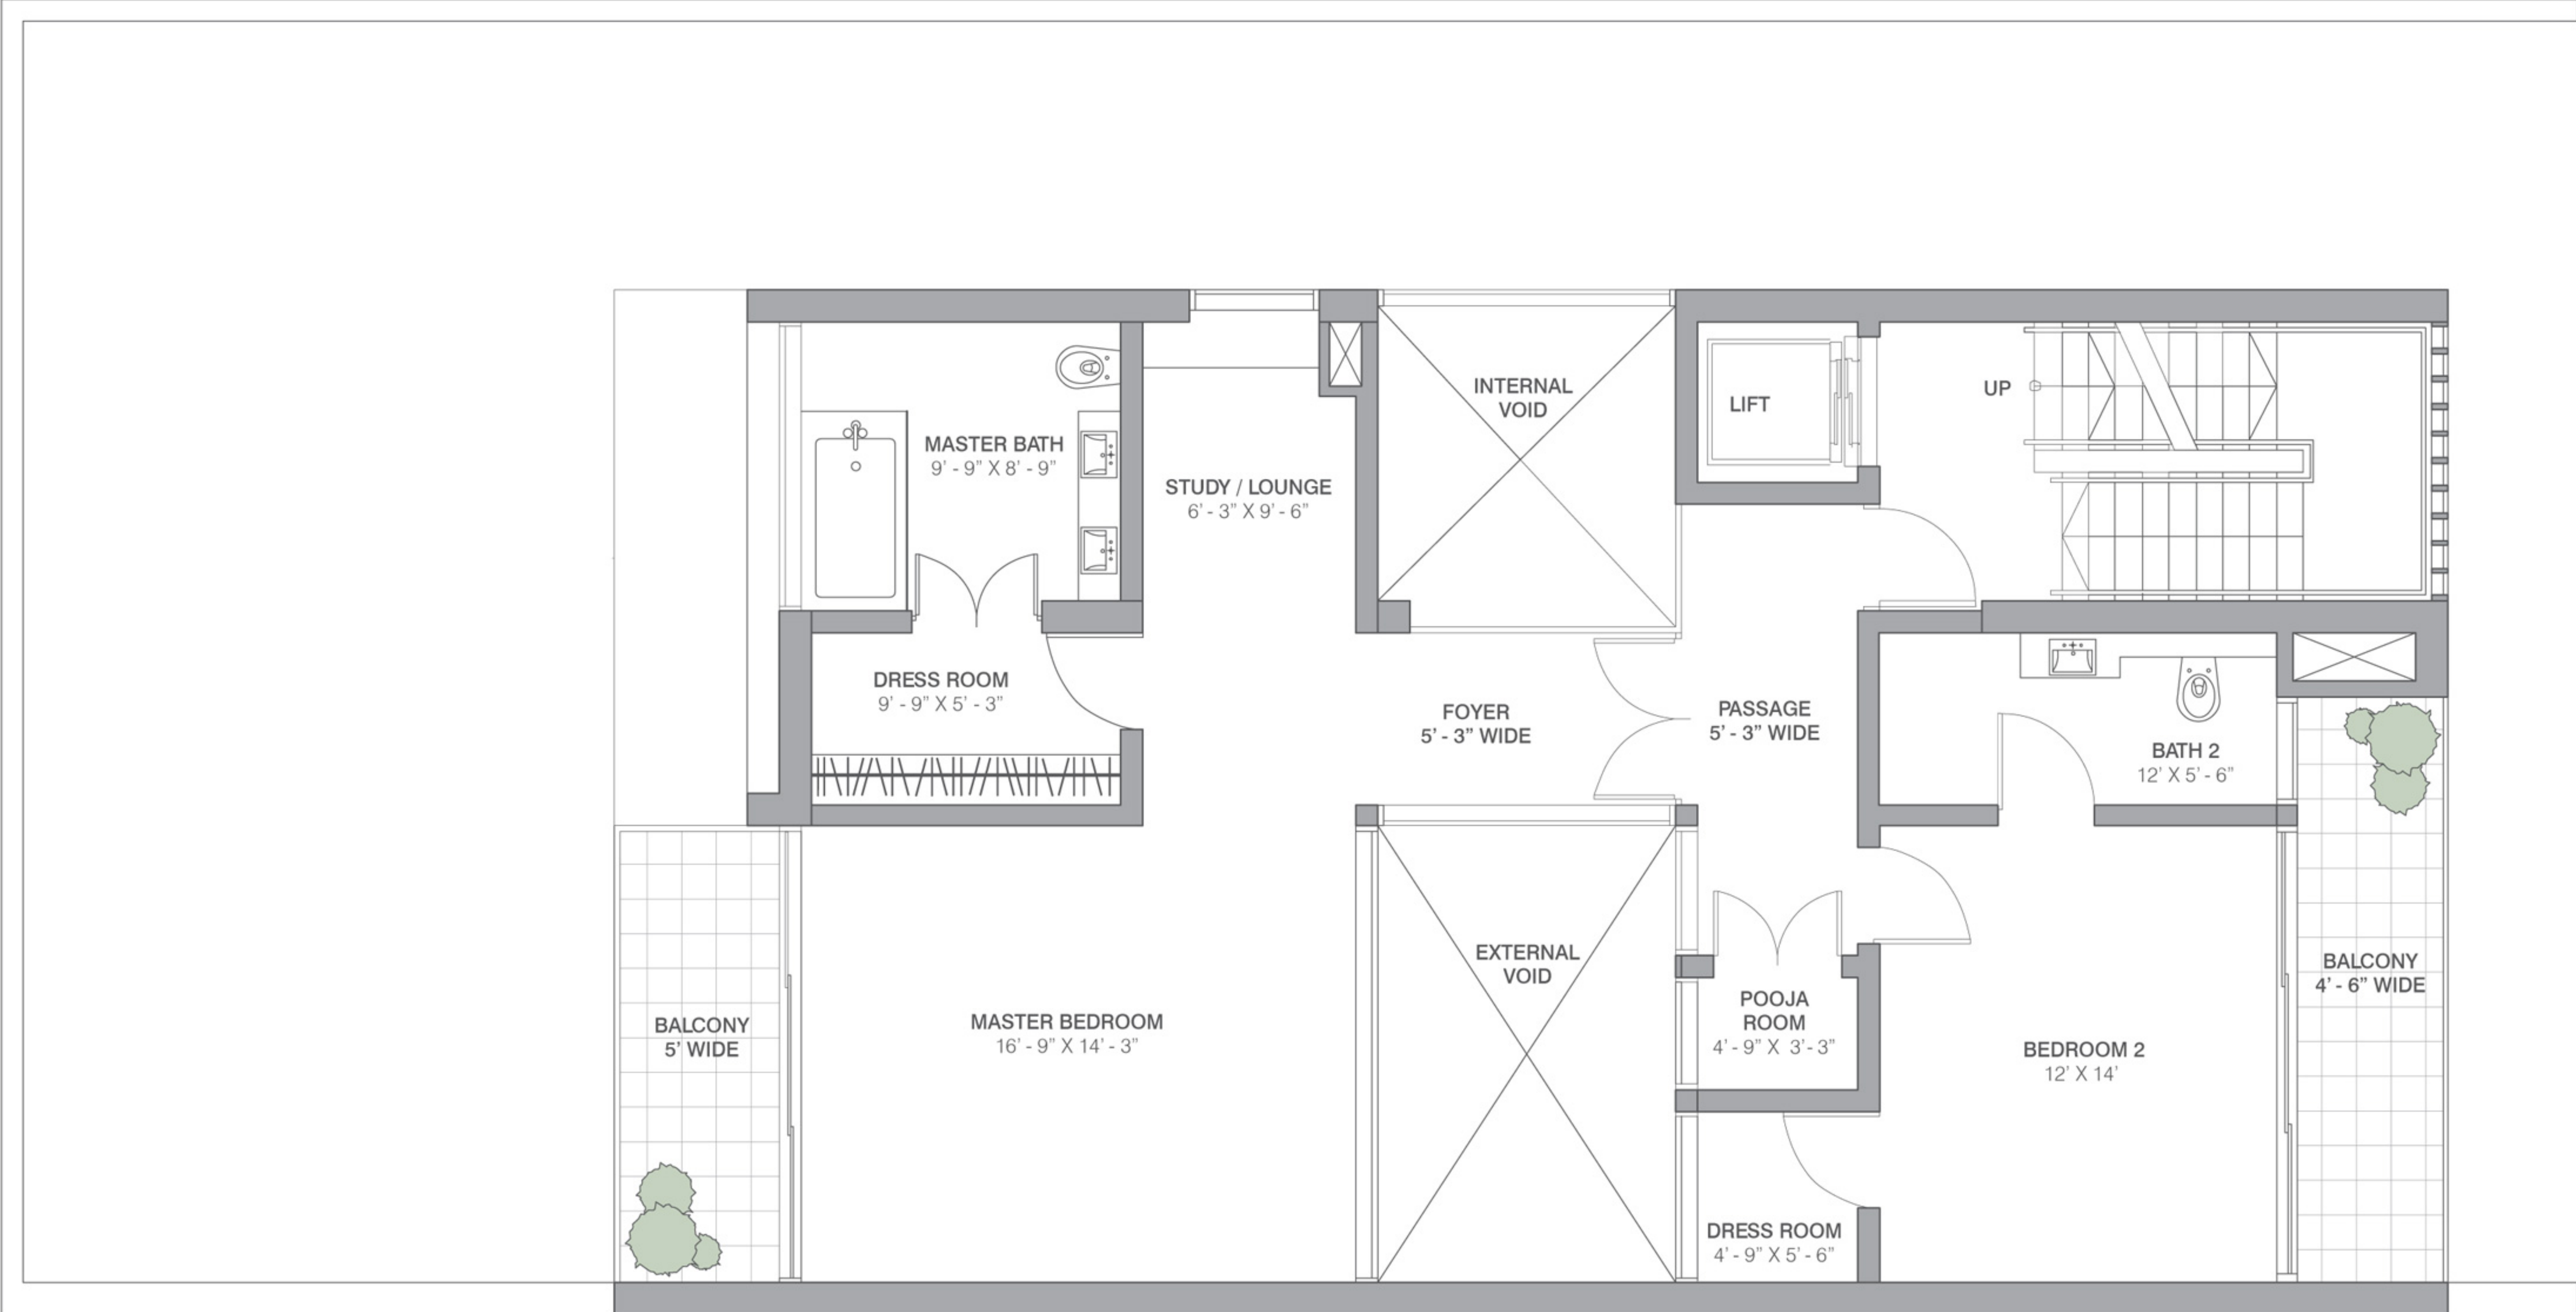

VILLAS

LARGE - 8500 SQ.FT. (789.67 SQ.MTR.)

PRIMANTI

VILLAS AND RESIDENCES

BASEMENT

VILLAS

LARGE - 8500 SQ.FT. (789.67 SQ.MTR.)

PRIMANTI

VILLAS AND RESIDENCES

GROUND FLOOR

VILLAS

LARGE - 8500 SQ.FT. (789.67 SQ.MTR.)

PRIMANTI

VILLAS AND RESIDENCES

FIRST FLOOR

VILLAS

LARGE - 8500 SQ.FT. (789.67 SQ.MTR.)

PRIMANTI

VILLAS AND RESIDENCES

SECOND FLOOR

VILLAS

LARGE - 8500 SQ.FT. (789.67 SQ.MTR.)

PRIMANTI

VILLAS AND RESIDENCES

TERRACE