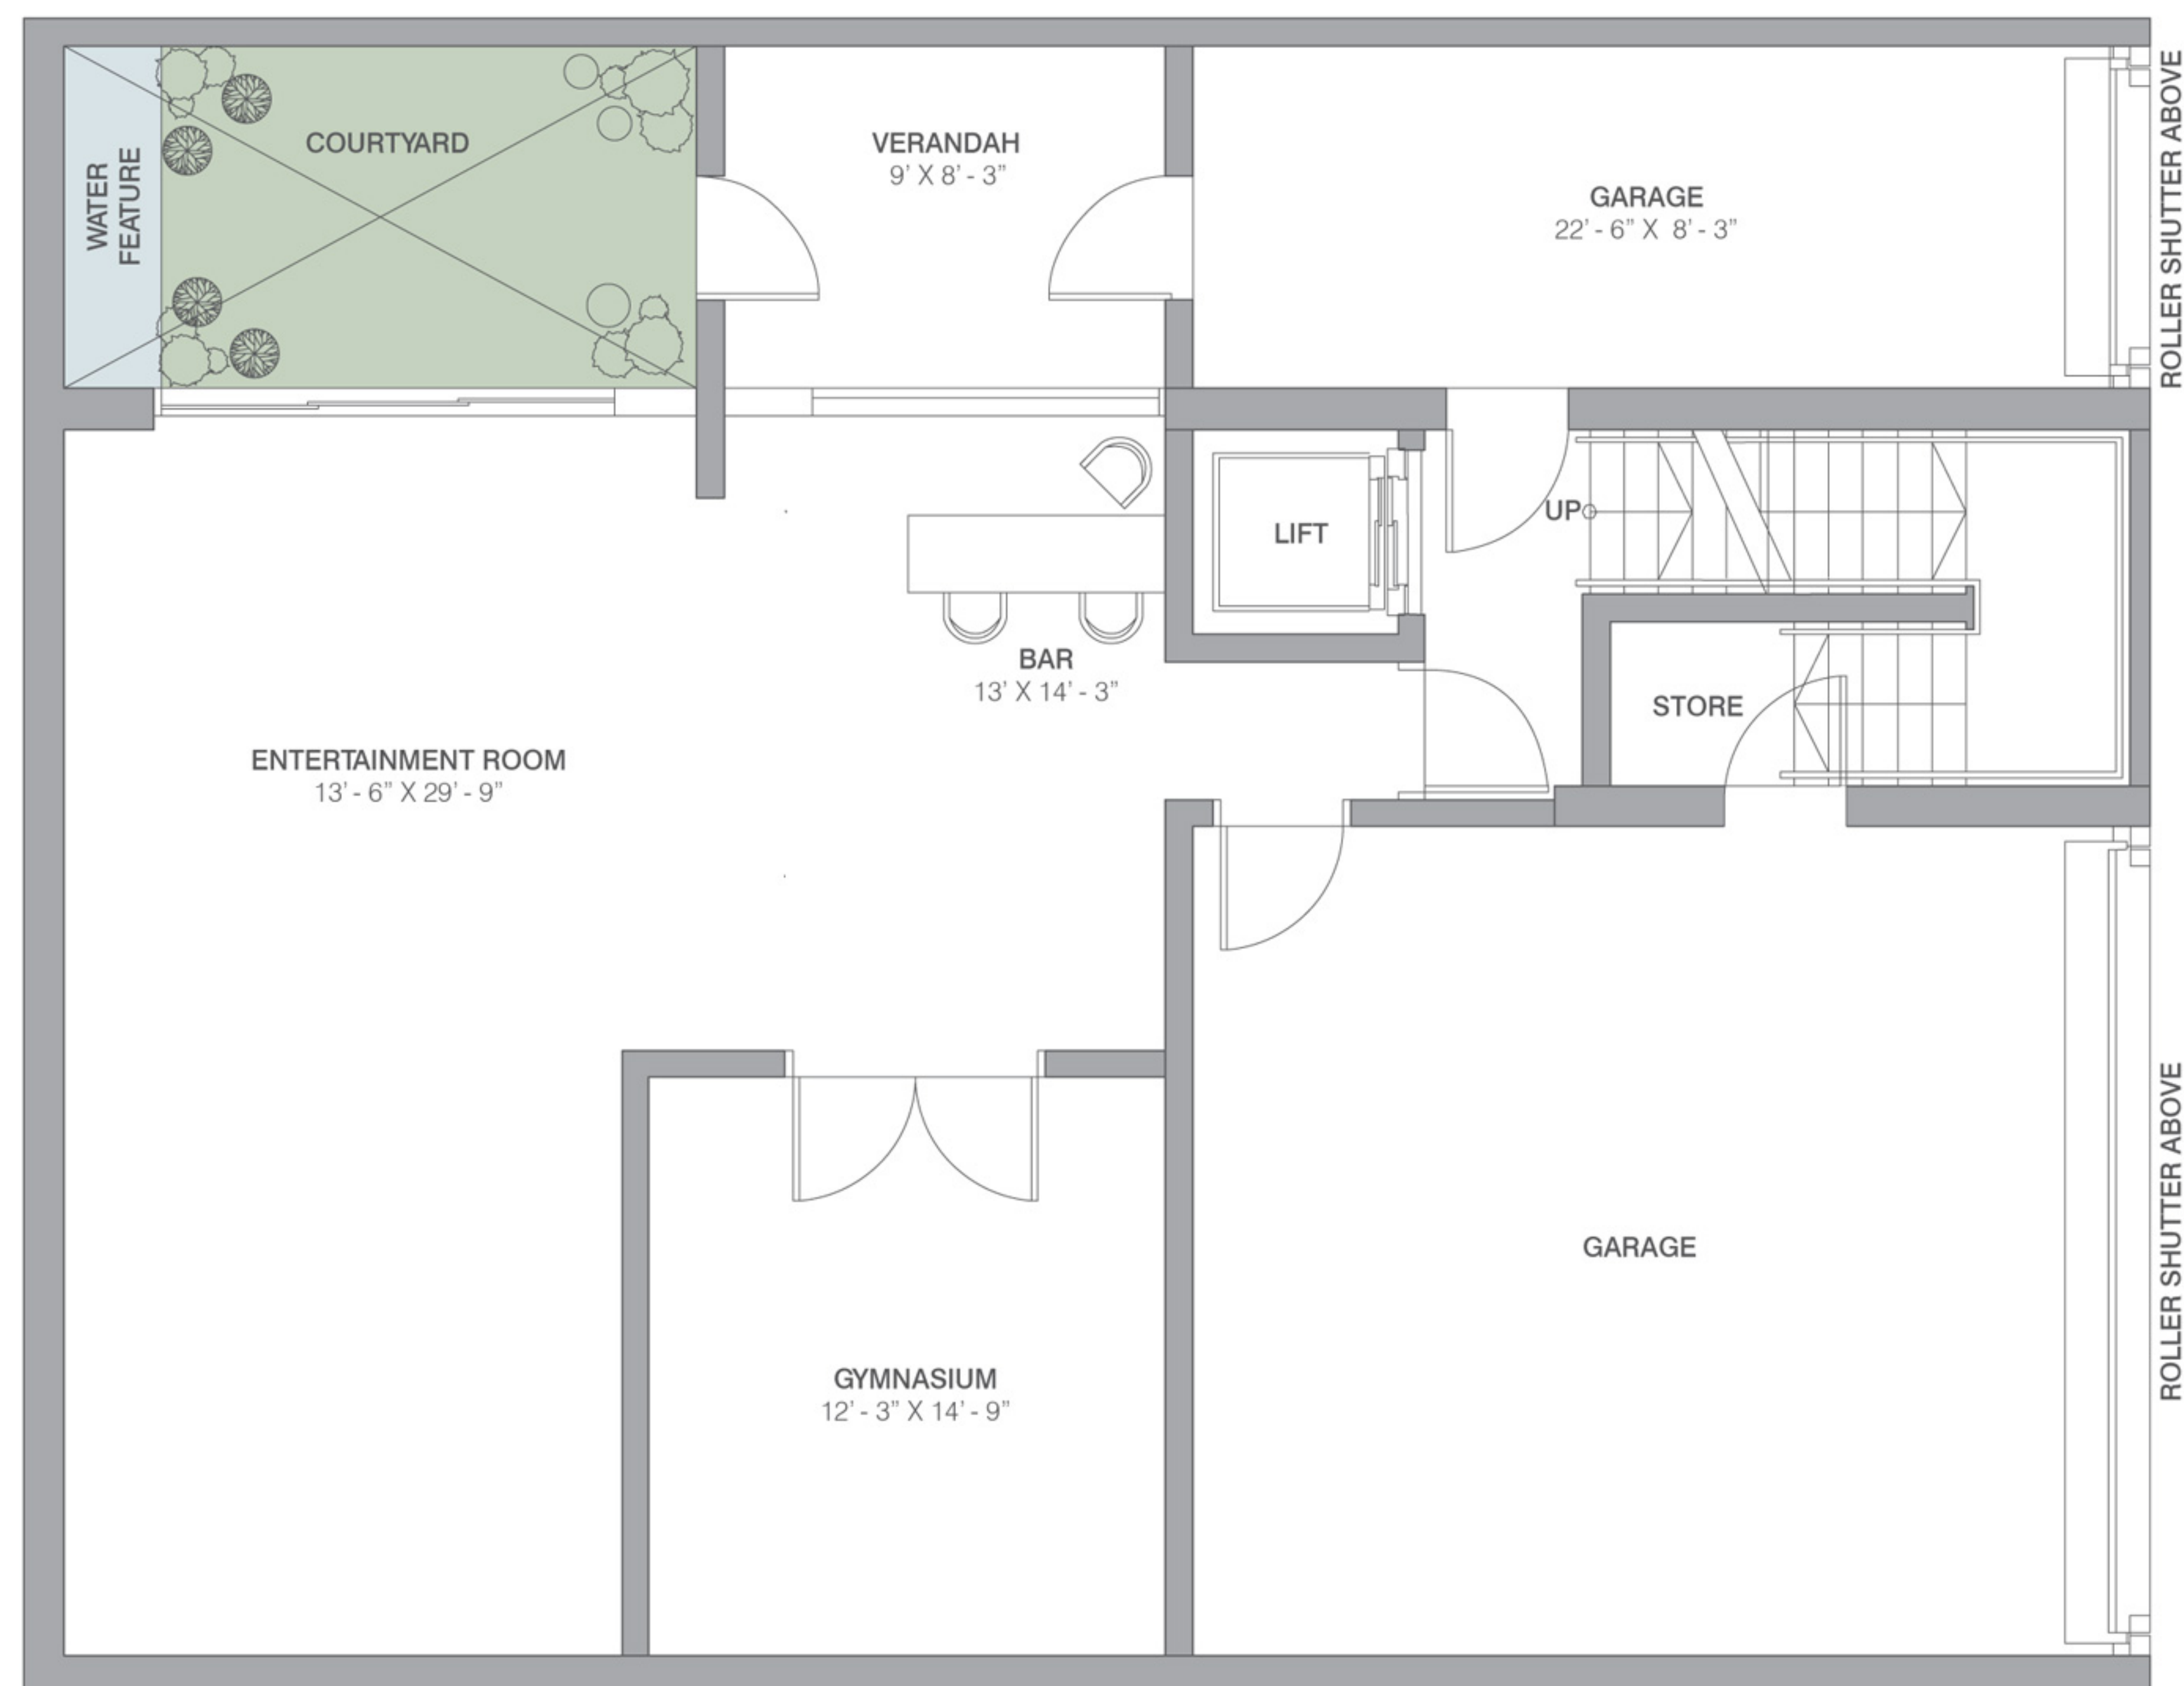

VILLAS

LARGE - 8500 SQ.FT. (789.67 SQ.MTR.)

PRIMANTI

VILLAS AND RESIDENCES

BASEMENT

VILLAS

LARGE - 8500 SQ.FT. (789.67 SQ.MTR.)

PRIMANTI

VILLAS AND RESIDENCES

GROUND FLOOR

VILLAS

LARGE - 8500 SQ.FT. (789.67 SQ.MTR.)

PRIMANTI

VILLAS AND RESIDENCES

FIRST FLOOR

VILLAS

LARGE - 8500 SQ.FT. (789.67 SQ.MTR.)

PRIMANTI

VILLAS AND RESIDENCES

SECOND FLOOR

VILLAS

LARGE - 8500 SQ.FT. (789.67 SQ.MTR.)

PRIMANTI

VILLAS AND RESIDENCES

TERRACE