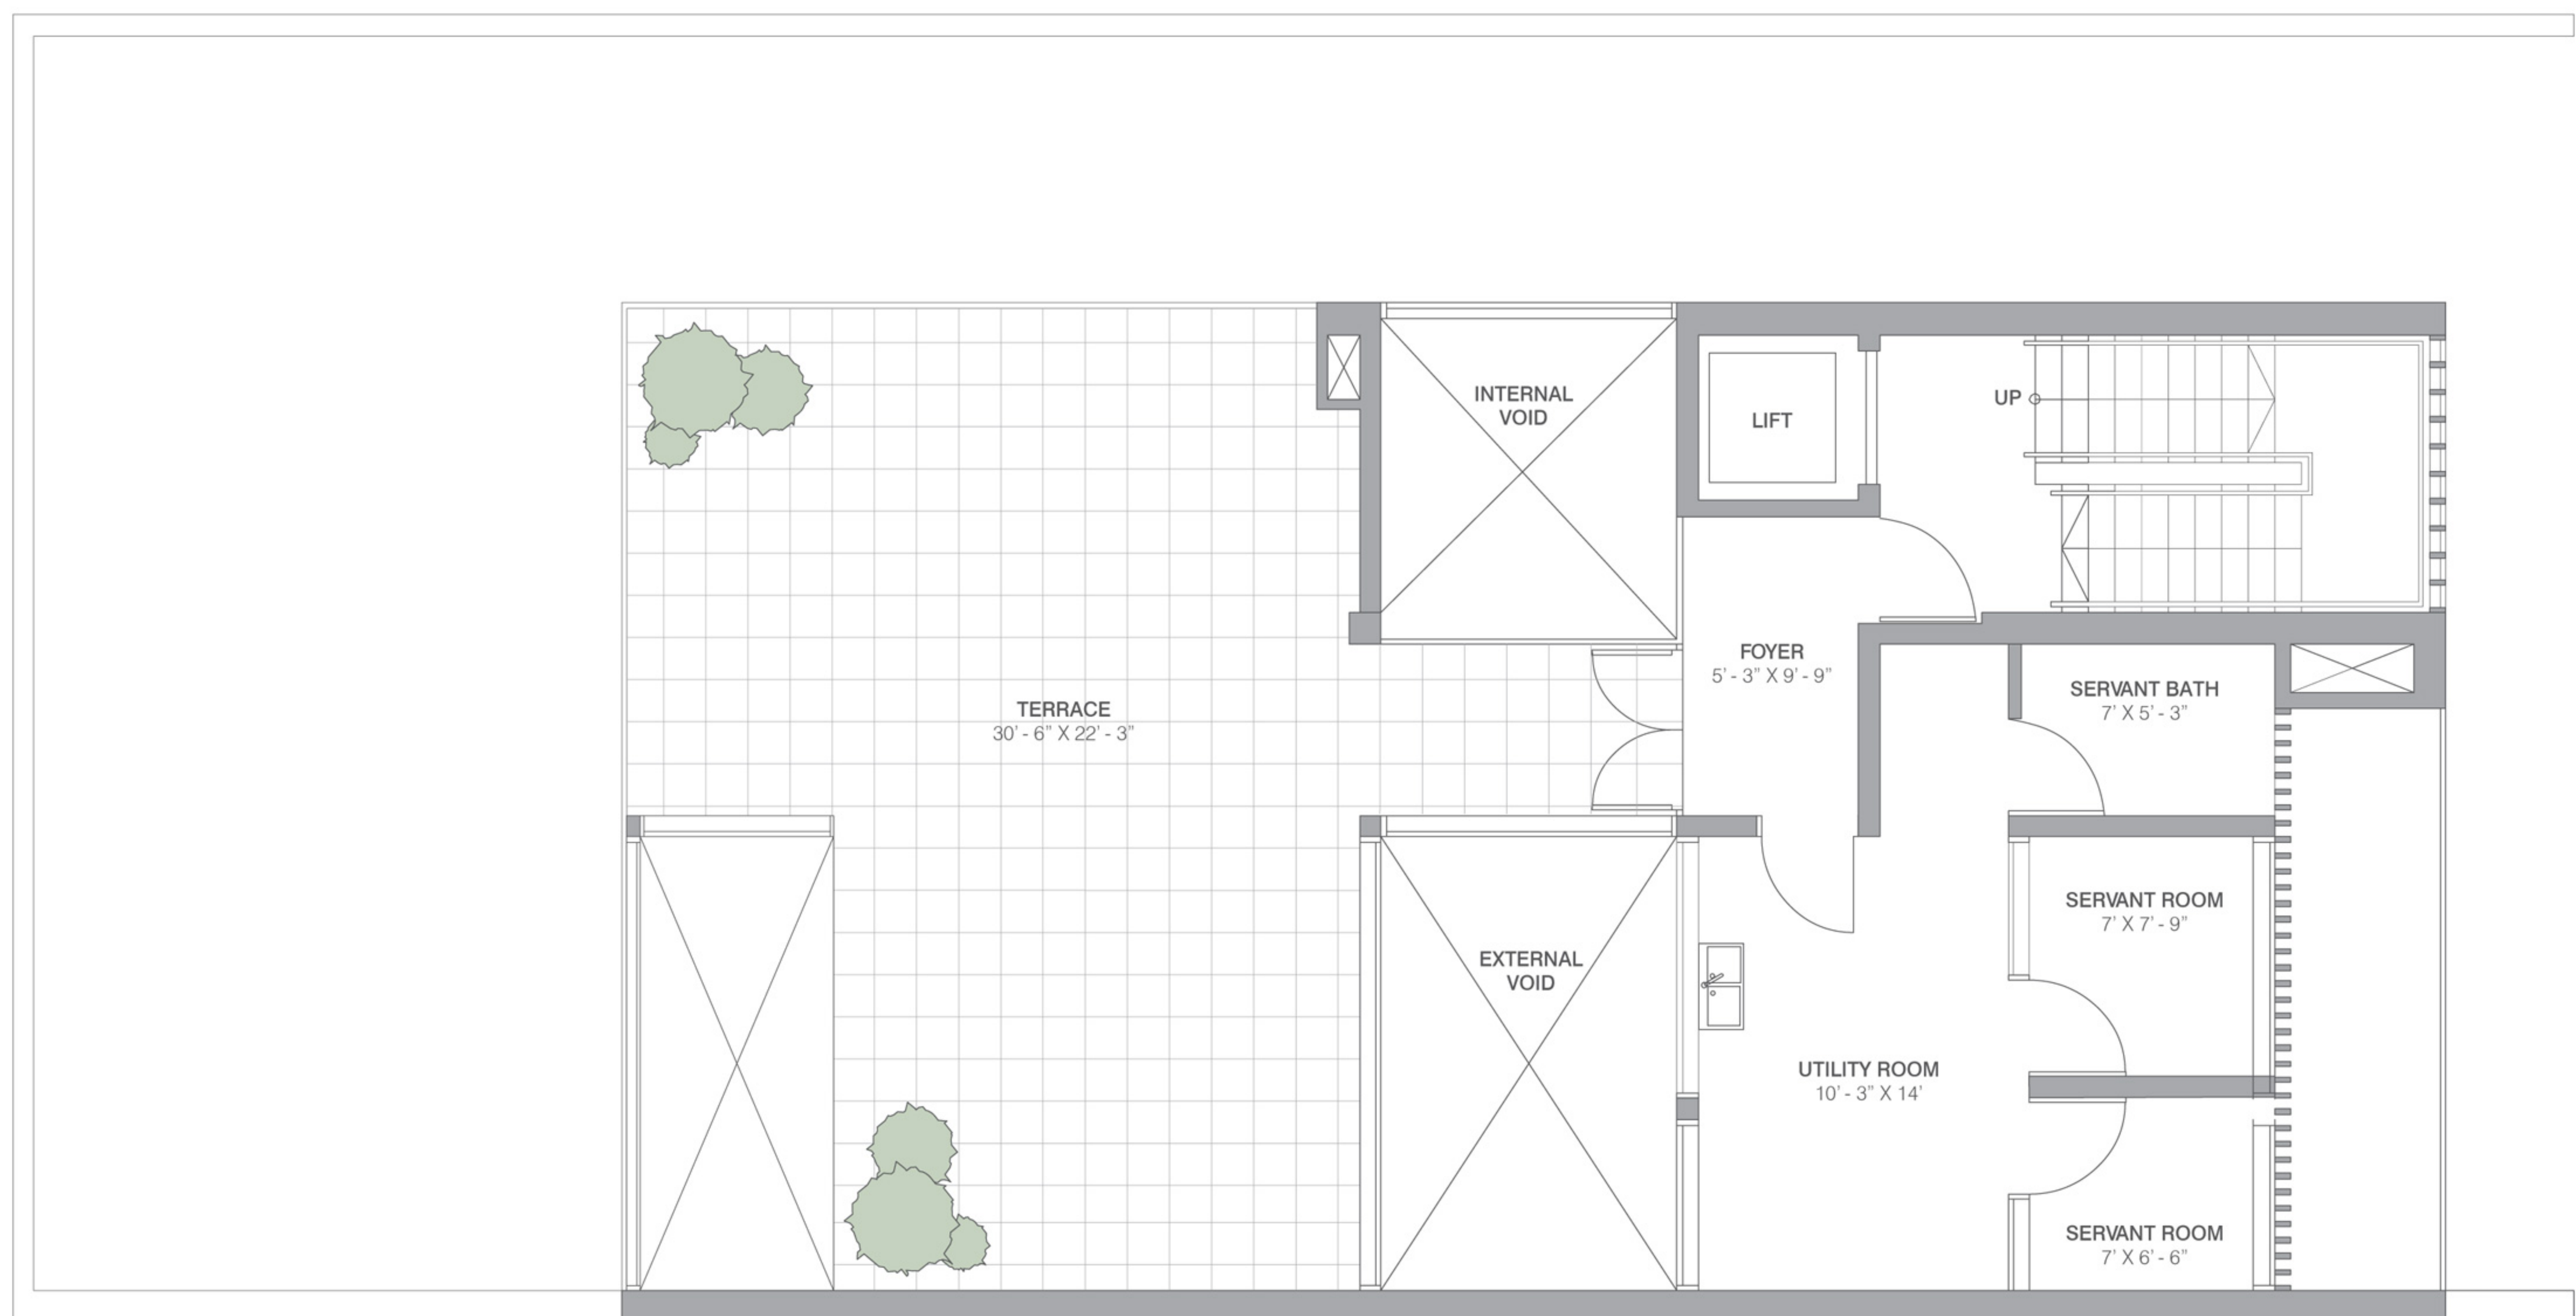

VILLAS

LARGE - 8500 SQ.FT. (789.67 SQ.MTR.)

PRIMANTI

VILLAS AND RESIDENCES

BASEMENT

VILLAS

LARGE - 8500 SQ.FT. (789.67 SQ.MTR.)

PRIMANTI

VILLAS AND RESIDENCES

GROUND FLOOR

VILLAS

LARGE - 8500 SQ.FT. (789.67 SQ.MTR.)

PRIMANTI

VILLAS AND RESIDENCES

FIRST FLOOR

VILLAS

LARGE - 8500 SQ.FT. (789.67 SQ.MTR.)

PRIMANTI

VILLAS AND RESIDENCES

SECOND FLOOR

VILLAS

LARGE - 8500 SQ.FT. (789.67 SQ.MTR.)

PRIMANTI

VILLAS AND RESIDENCES

TERRACE